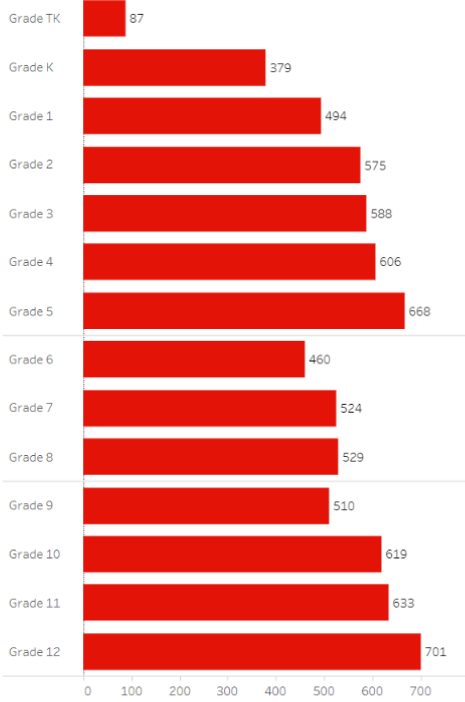

View by Ntwk/Sch  
District

Select Net/Sch  
All Schools

Select Grade(s)  
(All)

View by Subgroup  
Ethnicity

Select Subgroup  
African American

African American

Subgroup Donut

Grade Levels Bar by Subgroup

Home Language Table

English	6,987	94.8%
Tigrinya	127	1.7%
Other Non-English (Language)	107	1.5%
Amharic	70	0.9%
Arabic	26	0.4%
French	20	0.3%
Spanish	17	0.2%
Somali	6	0.1%
Unknown	4	0.1%
American Sign Language	2	0.0%
Portuguese	2	0.0%
Burmese	1	0.0%
Greek	1	0.0%
Hungarian	1	0.0%