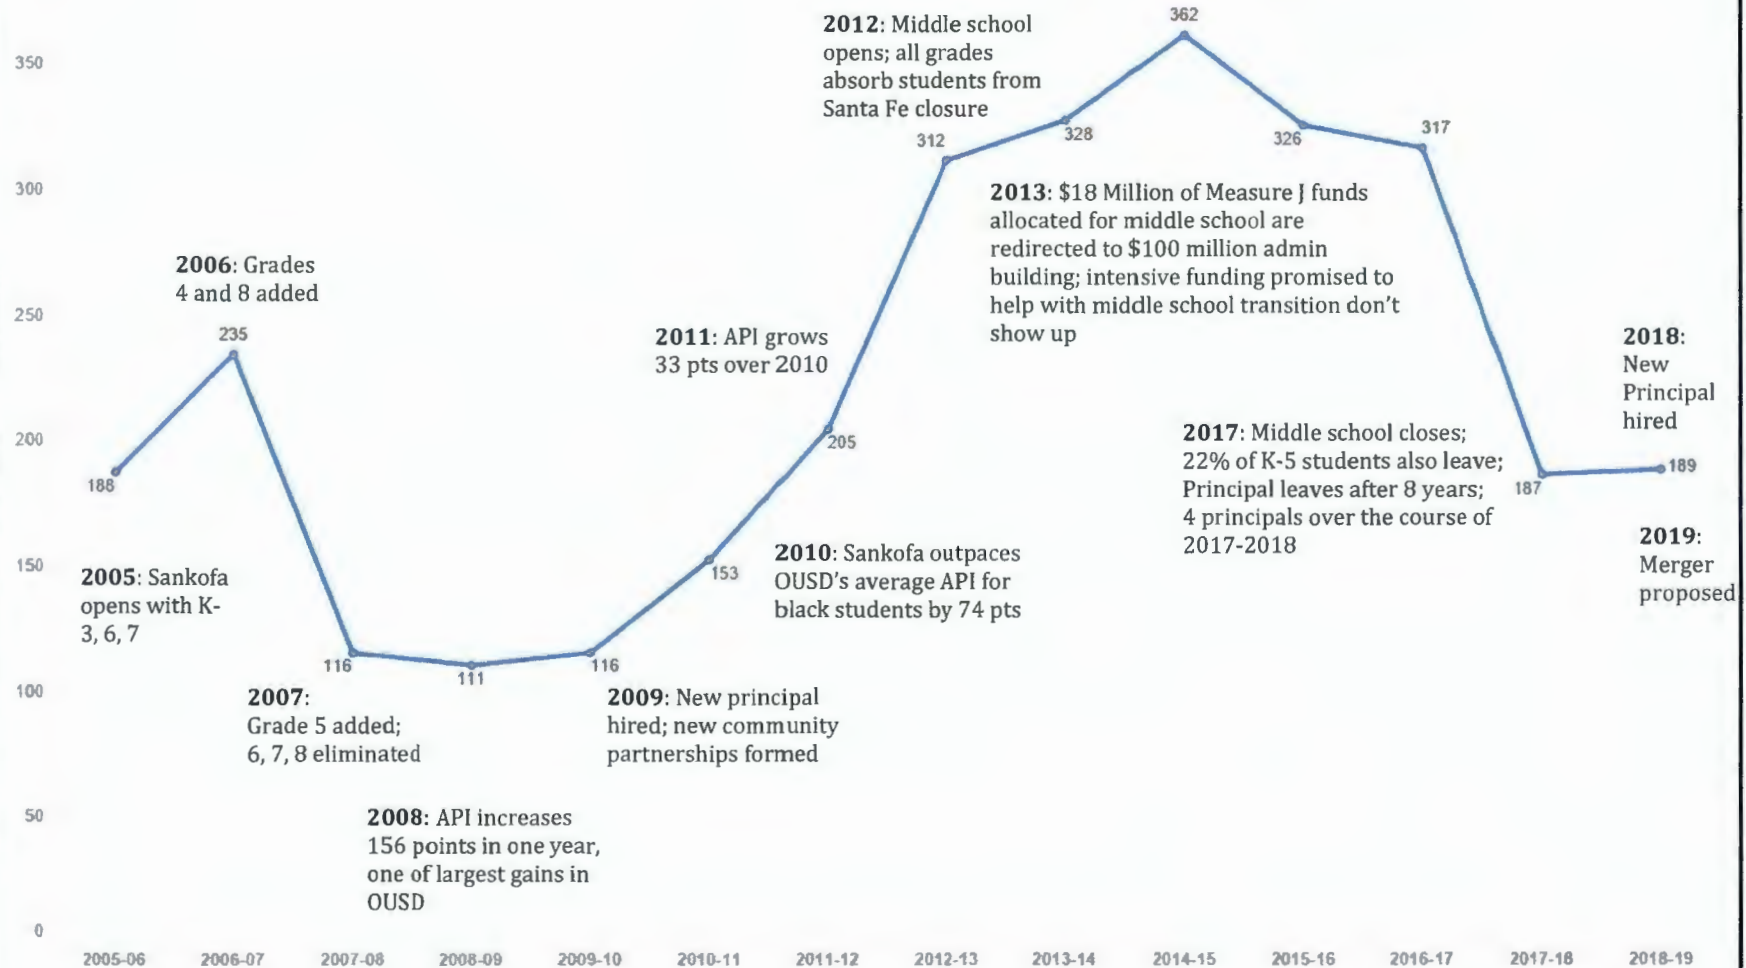

ENROLLMENT OVER TIME

All Students

Select Academic Year: Multiple values
View by School Type: All Schools
Select School Type(s): All
Select School: Sankofa Academy
Include Grade(s): All
View by Group: All Students

For any comments or questions about this dashboard please email Jay Tharp at james.tharp@ousd.org or Rattana Yeang at rattana.yeang@ousd.org