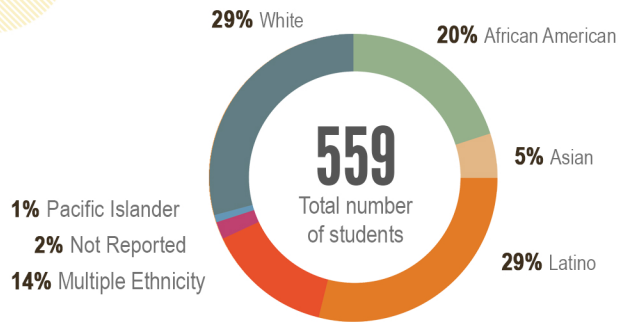

EAST BAY INNOVATION ACADEMY

LINKED LEARNING PATHWAY FACT SHEET - OAKLAND CHARTER SCHOOL

DEMOGRAPHICS 2018-19

6%
Percent English Language Learner Students

27%
Percent Eligible for Free & Reduced Price Lunch