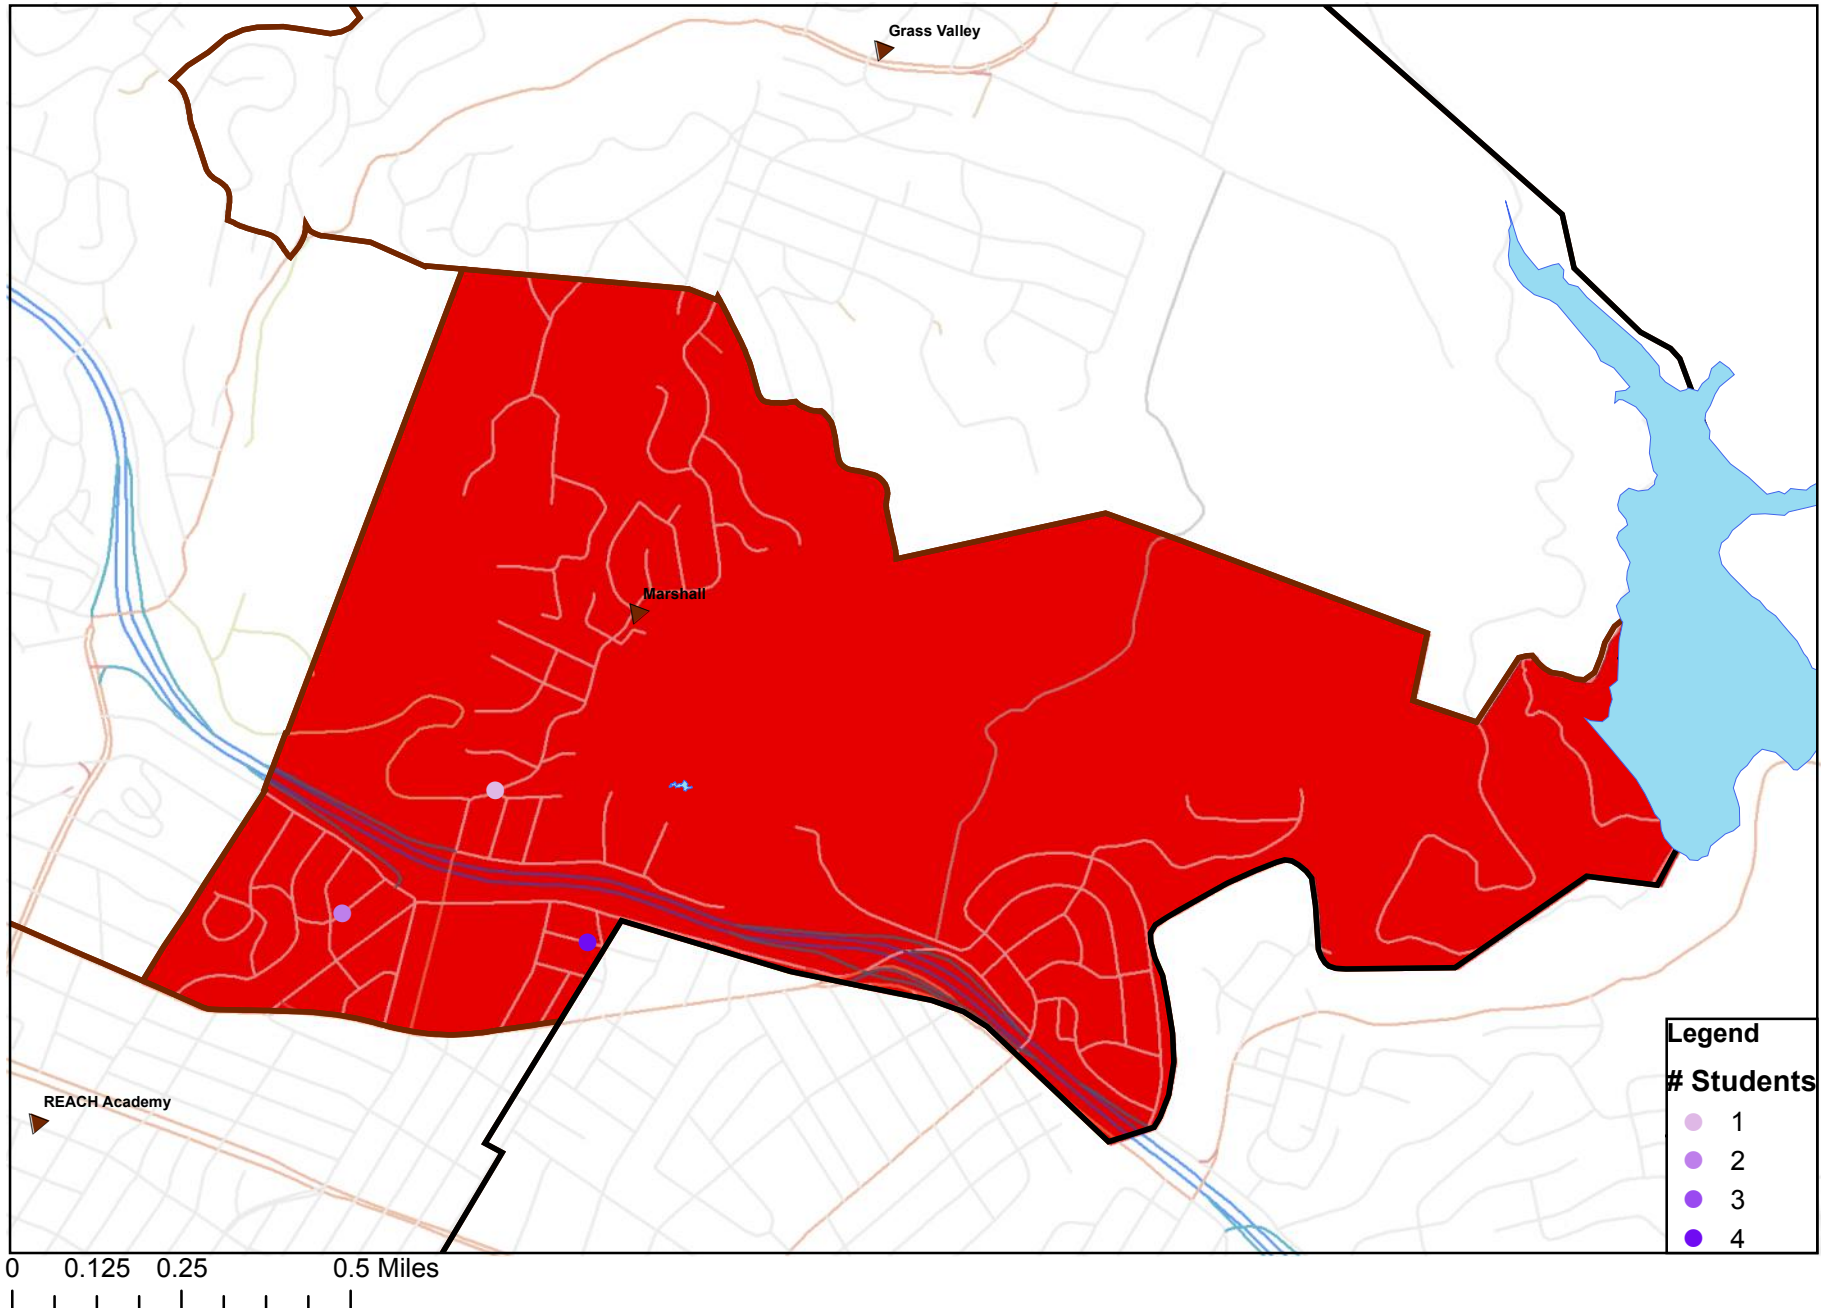

OAKLAND UNIFIED
SCHOOL DISTRICT

Community Schools, Thriving Students

Marshall Attendance Area: 2011-12 K-4 students enrolled in HJKaiser (7 students)