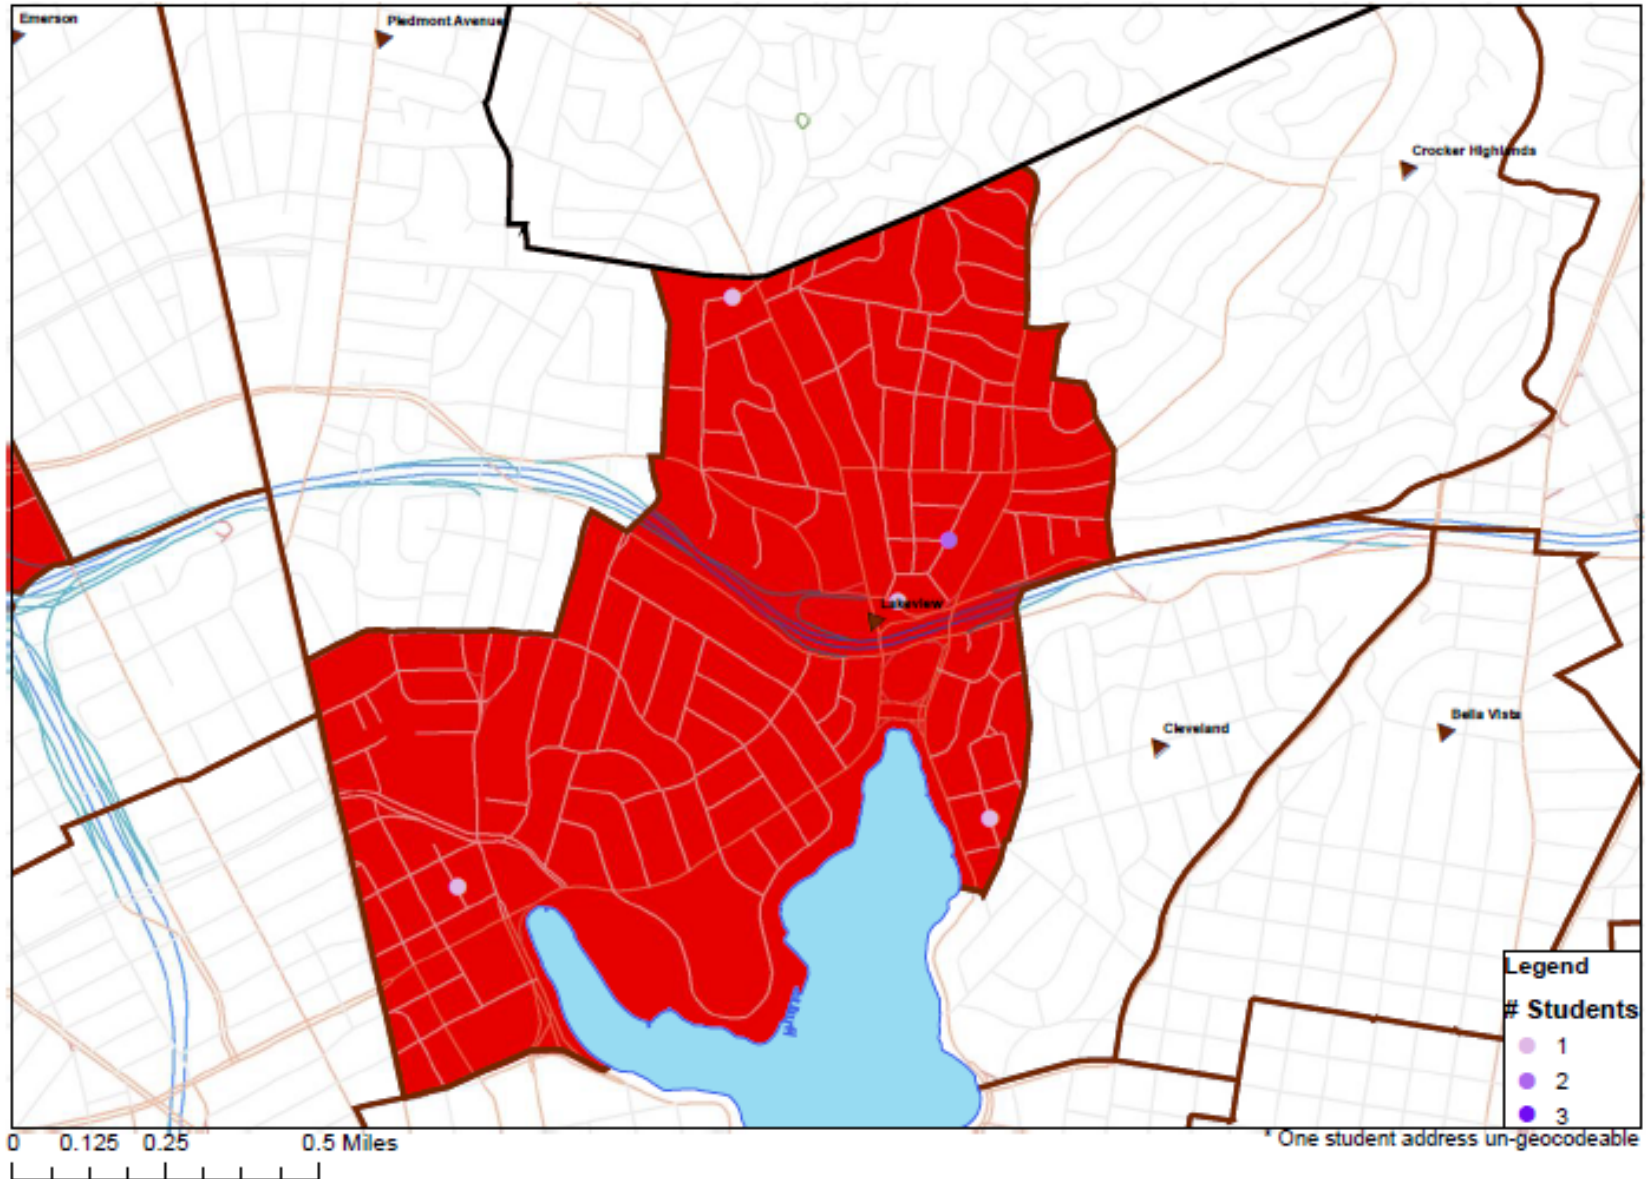

Lakeview Attendance Area: 2011-12 K-4 students enrolled in Franklin (7 students*)