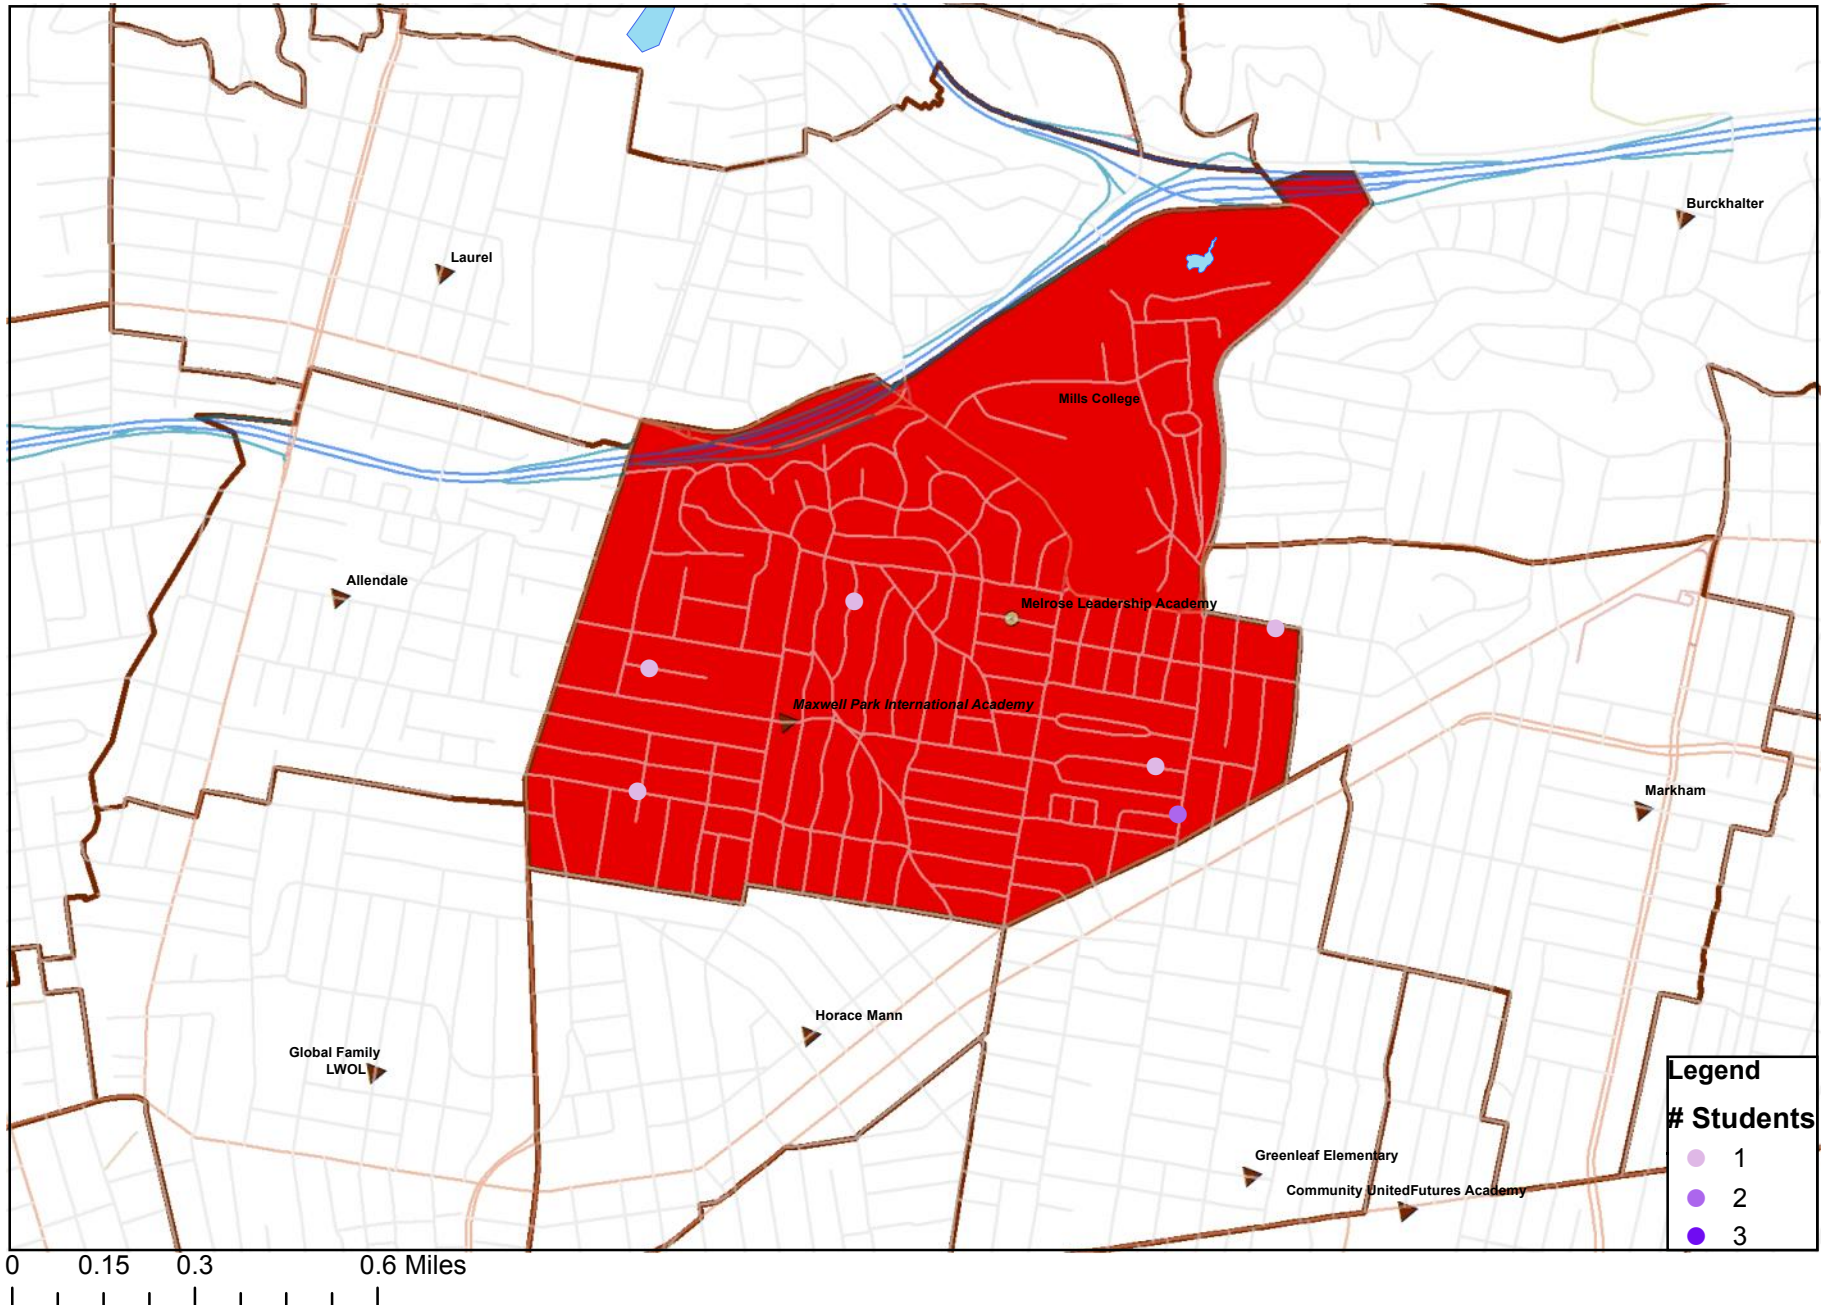

OAKLAND UNIFIED
SCHOOL DISTRICT

Community Schools, Thriving Students

Maxwell Park Attendance Area: 2011-12

K-4 students currently enrolled in Piedmont Avenue (7 students)