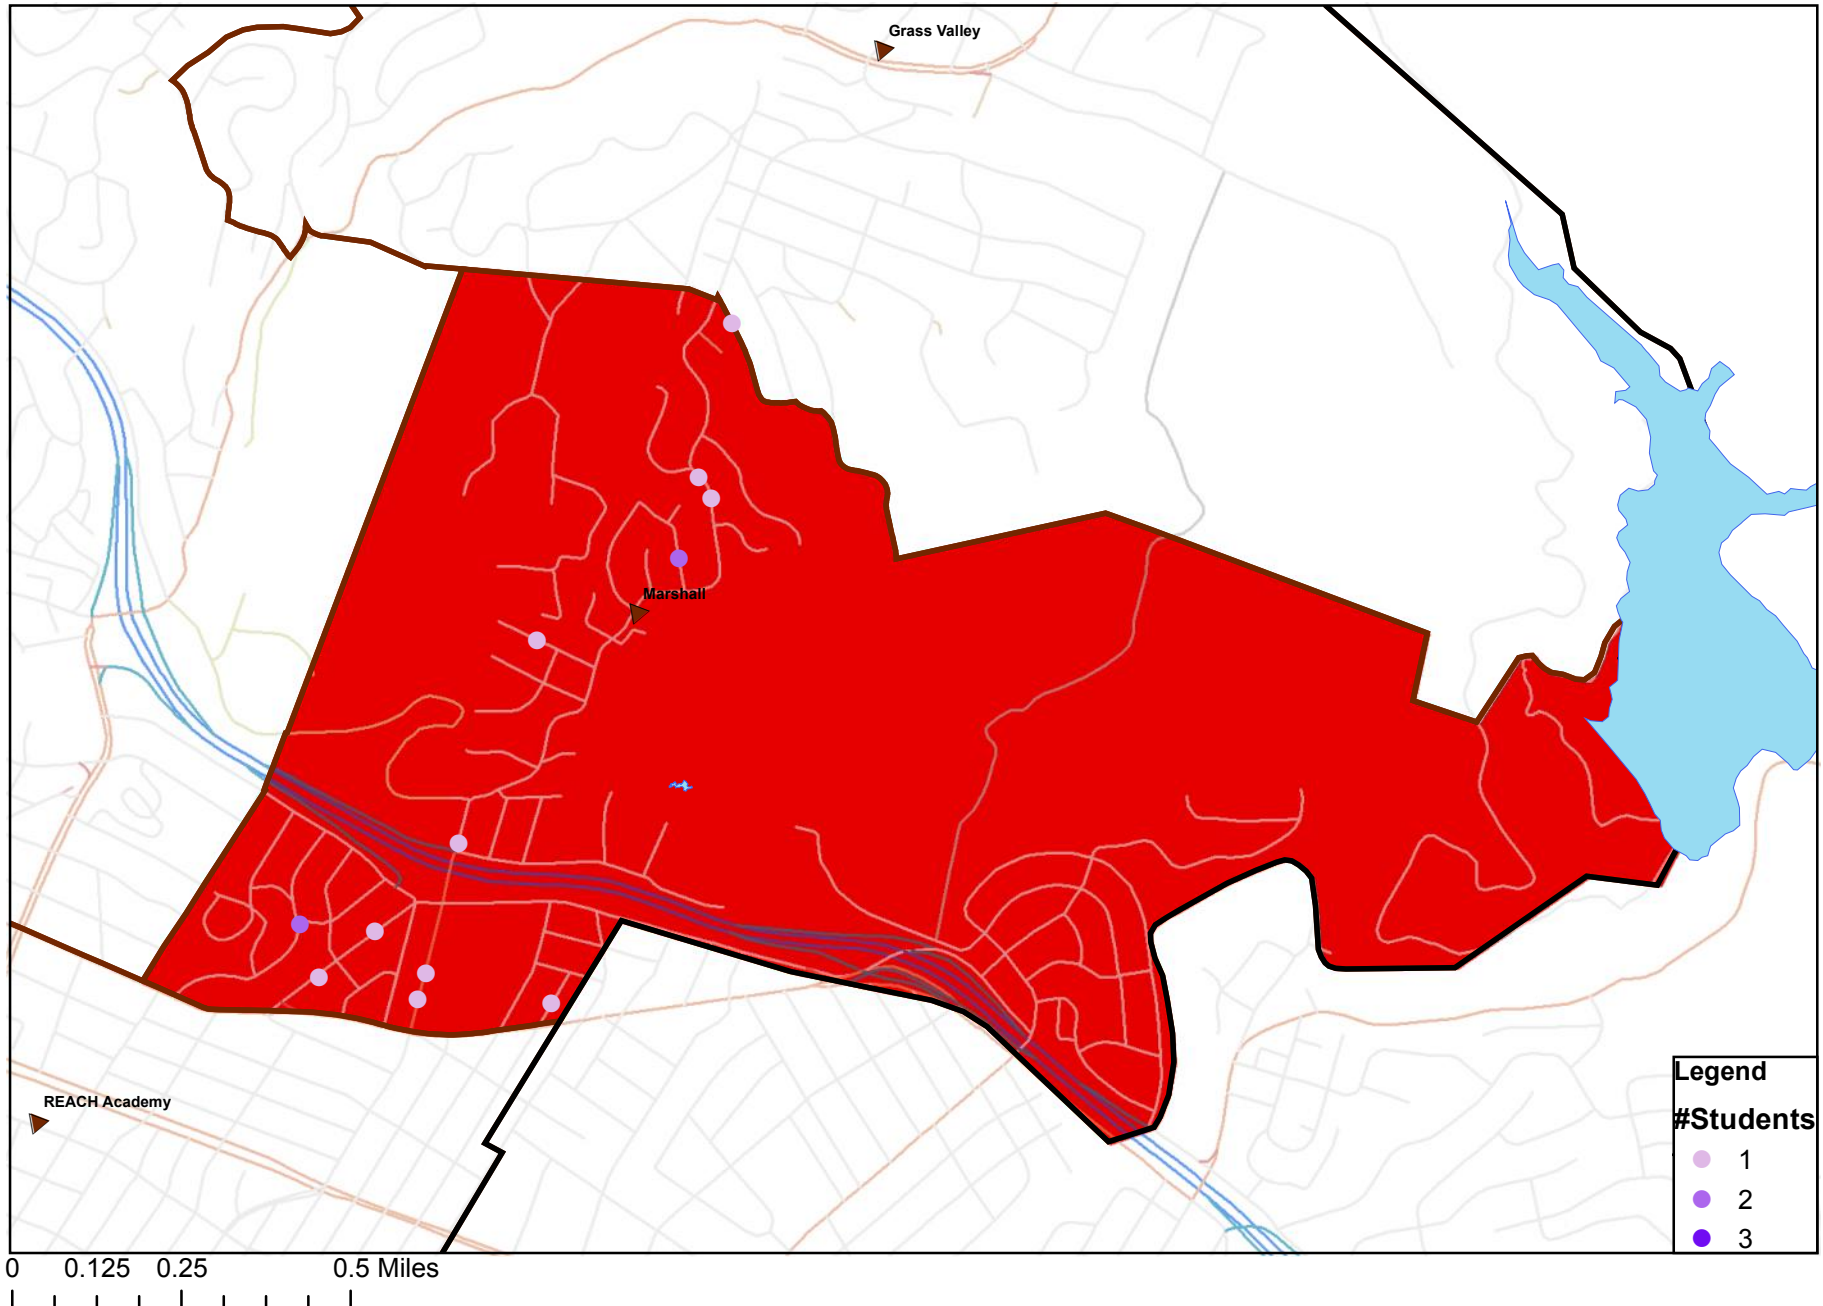

OAKLAND UNIFIED
SCHOOL DISTRICT

Community Schools, Thriving Students

Marshall Attendance Area: 2011-12 K-4 students enrolled in Grass Valley (14 students)