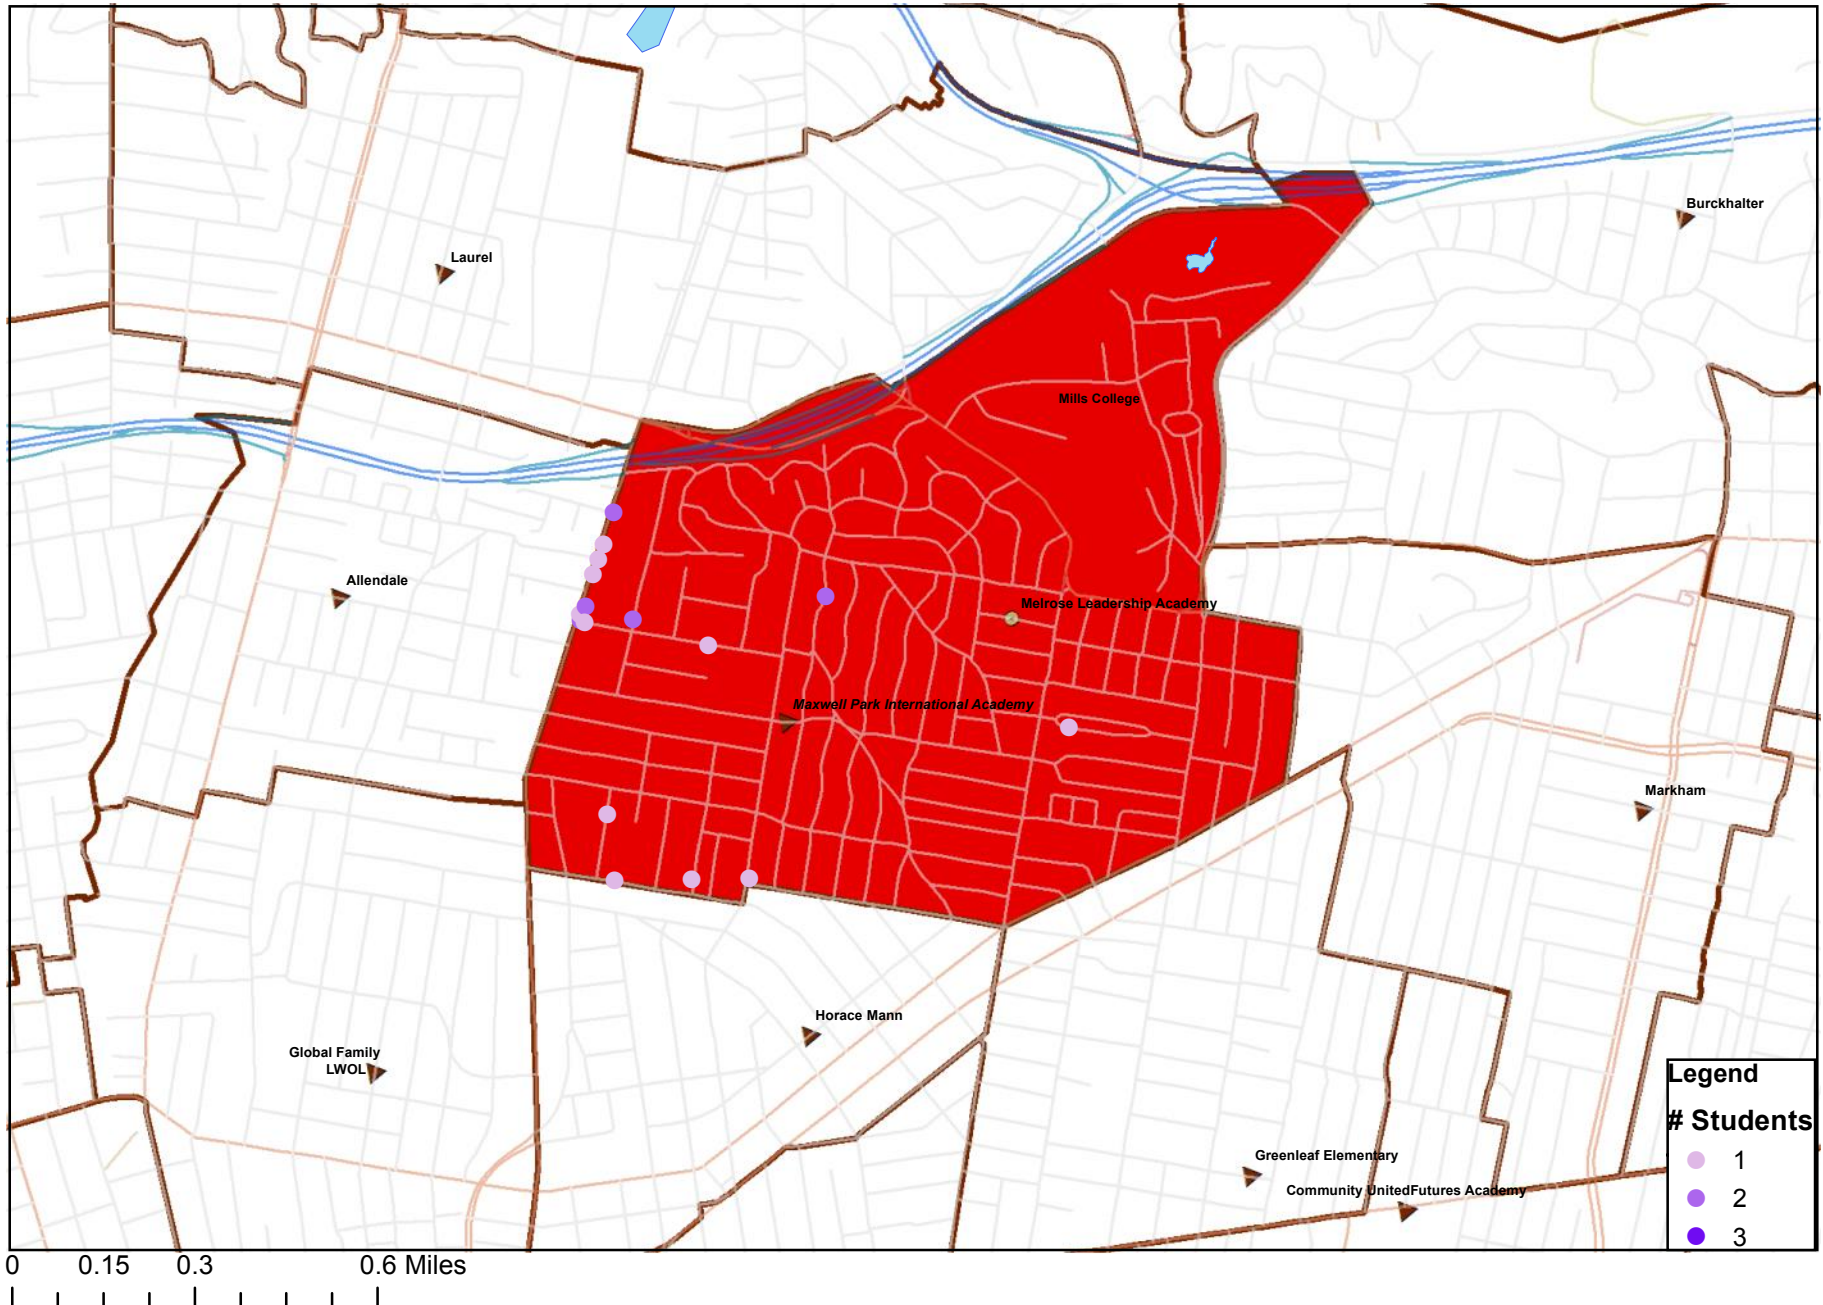

OAKLAND UNIFIED
SCHOOL DISTRICT

Community Schools, Thriving Students

Maxwell Park Attendance Area: 2011-12

K-4 students currently enrolled in Allendale (21 students)