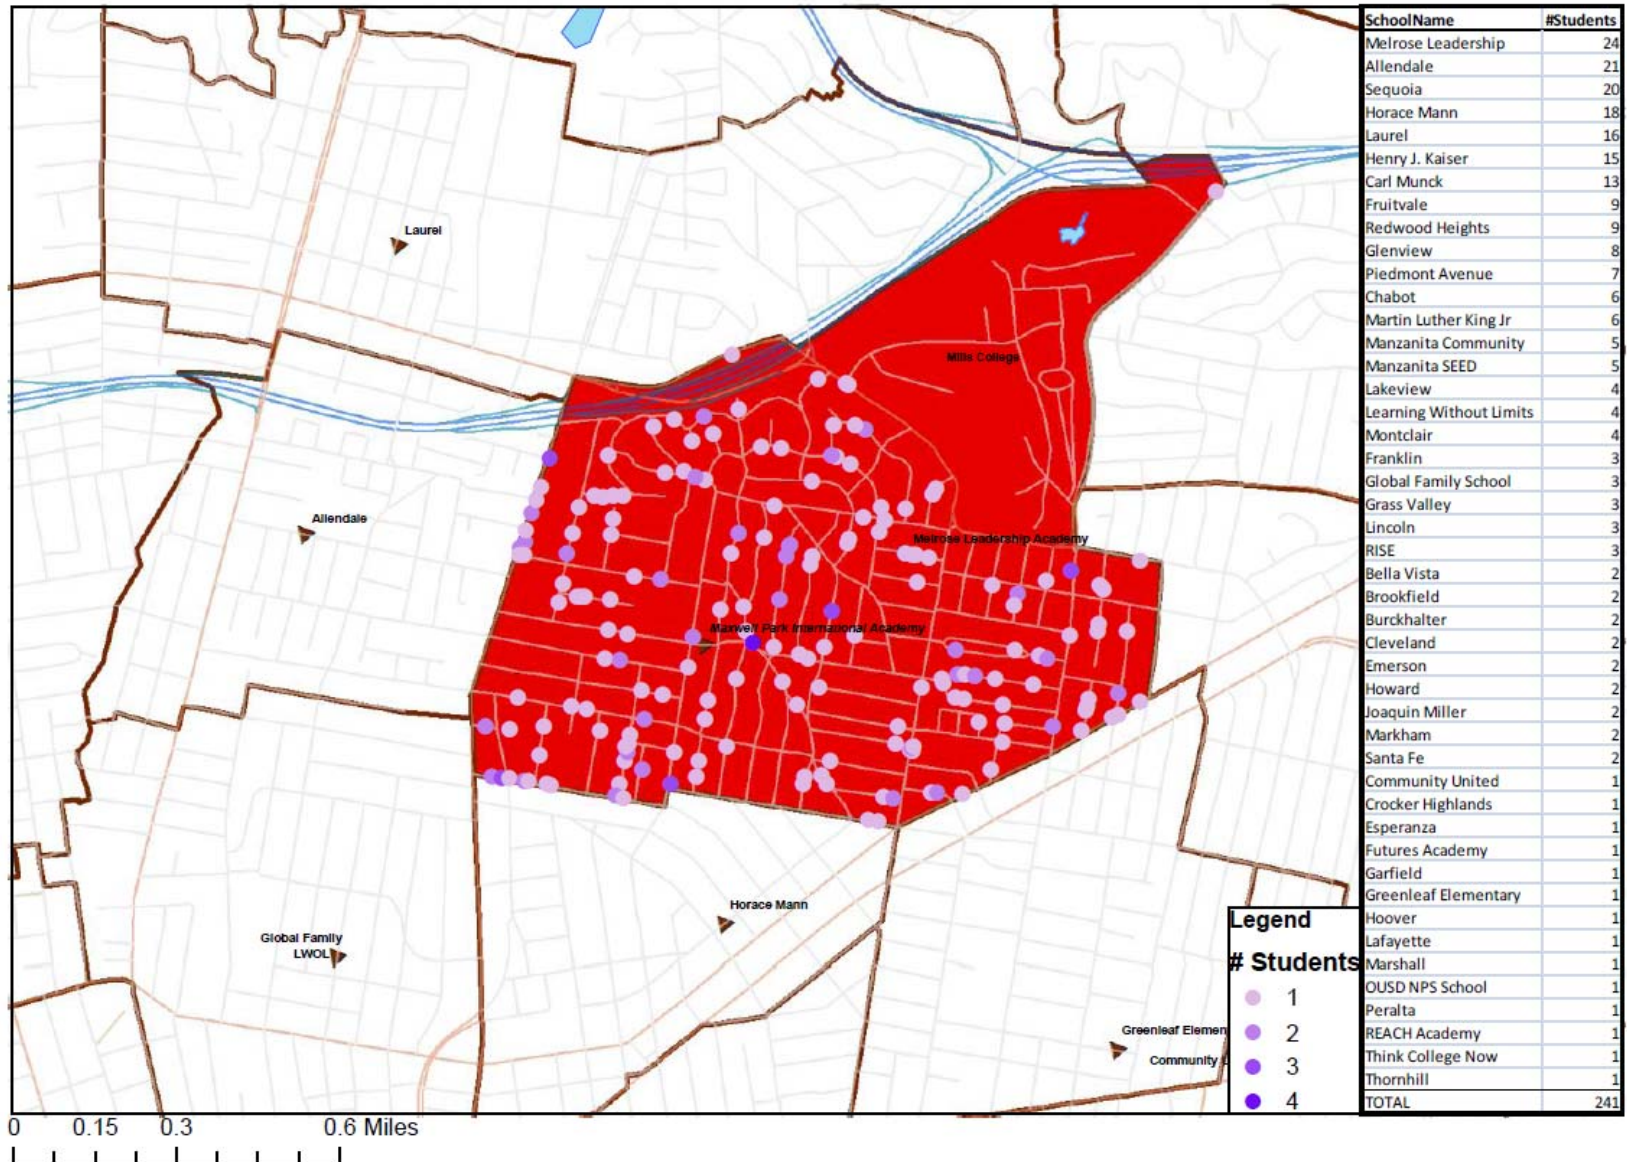

OAKLAND UNIFIED SCHOOL DISTRICT

Community Schools, Thriving Students

Maxwell Park Attendance Area: 2011-12

K-4 students currently enrolled in other OUSD schools (241 students)