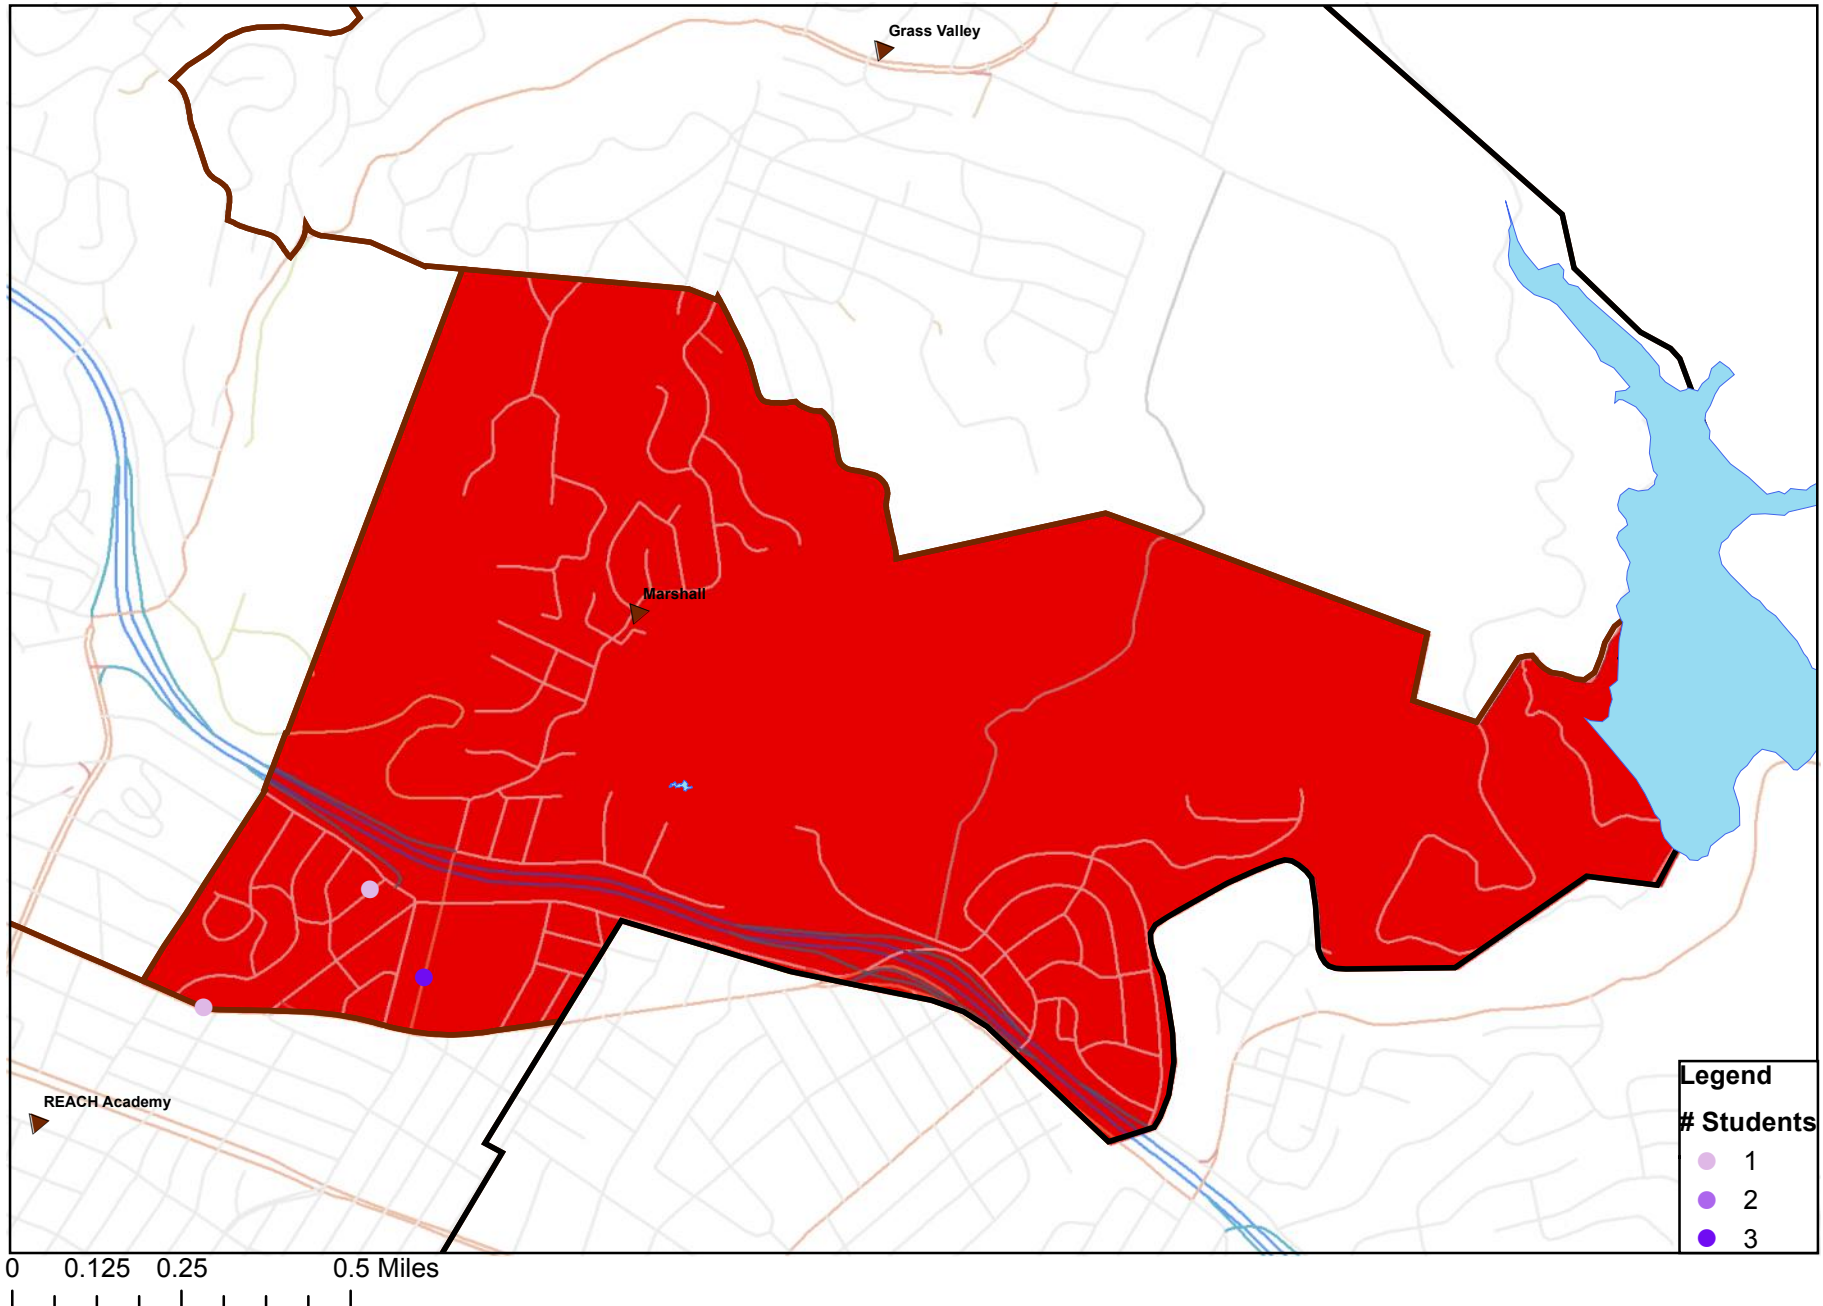

OAKLAND UNIFIED
SCHOOL DISTRICT

Community Schools, Thriving Students

Marshall Attendance Area: 2011-12

K-4 students enrolled in REACH (5 students)