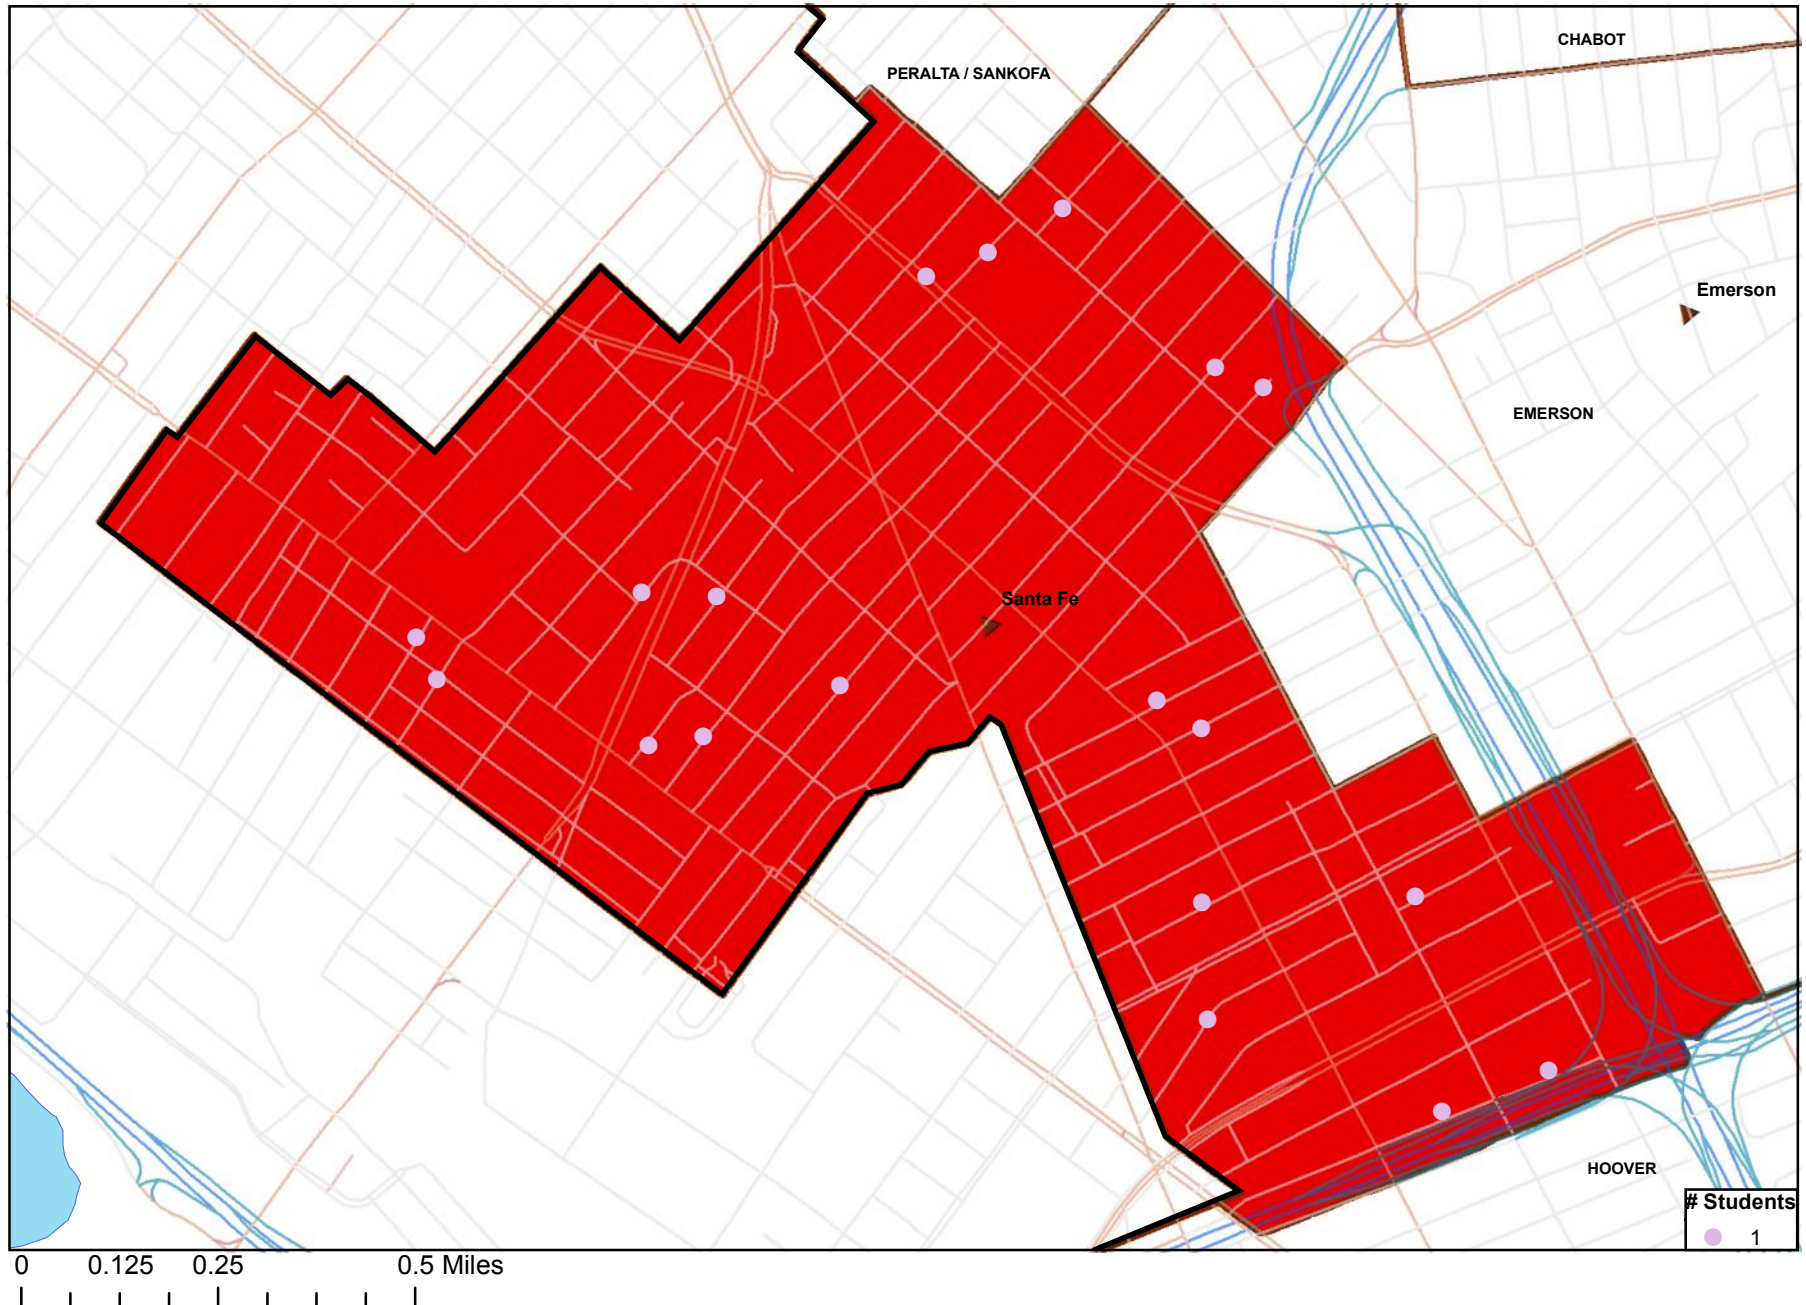

OAKLAND UNIFIED
SCHOOL DISTRICT

Community Schools, Thriving Students

Santa Fe Attendance Area: K-4 students currently enrolled in Piedmont Ave (19 students)