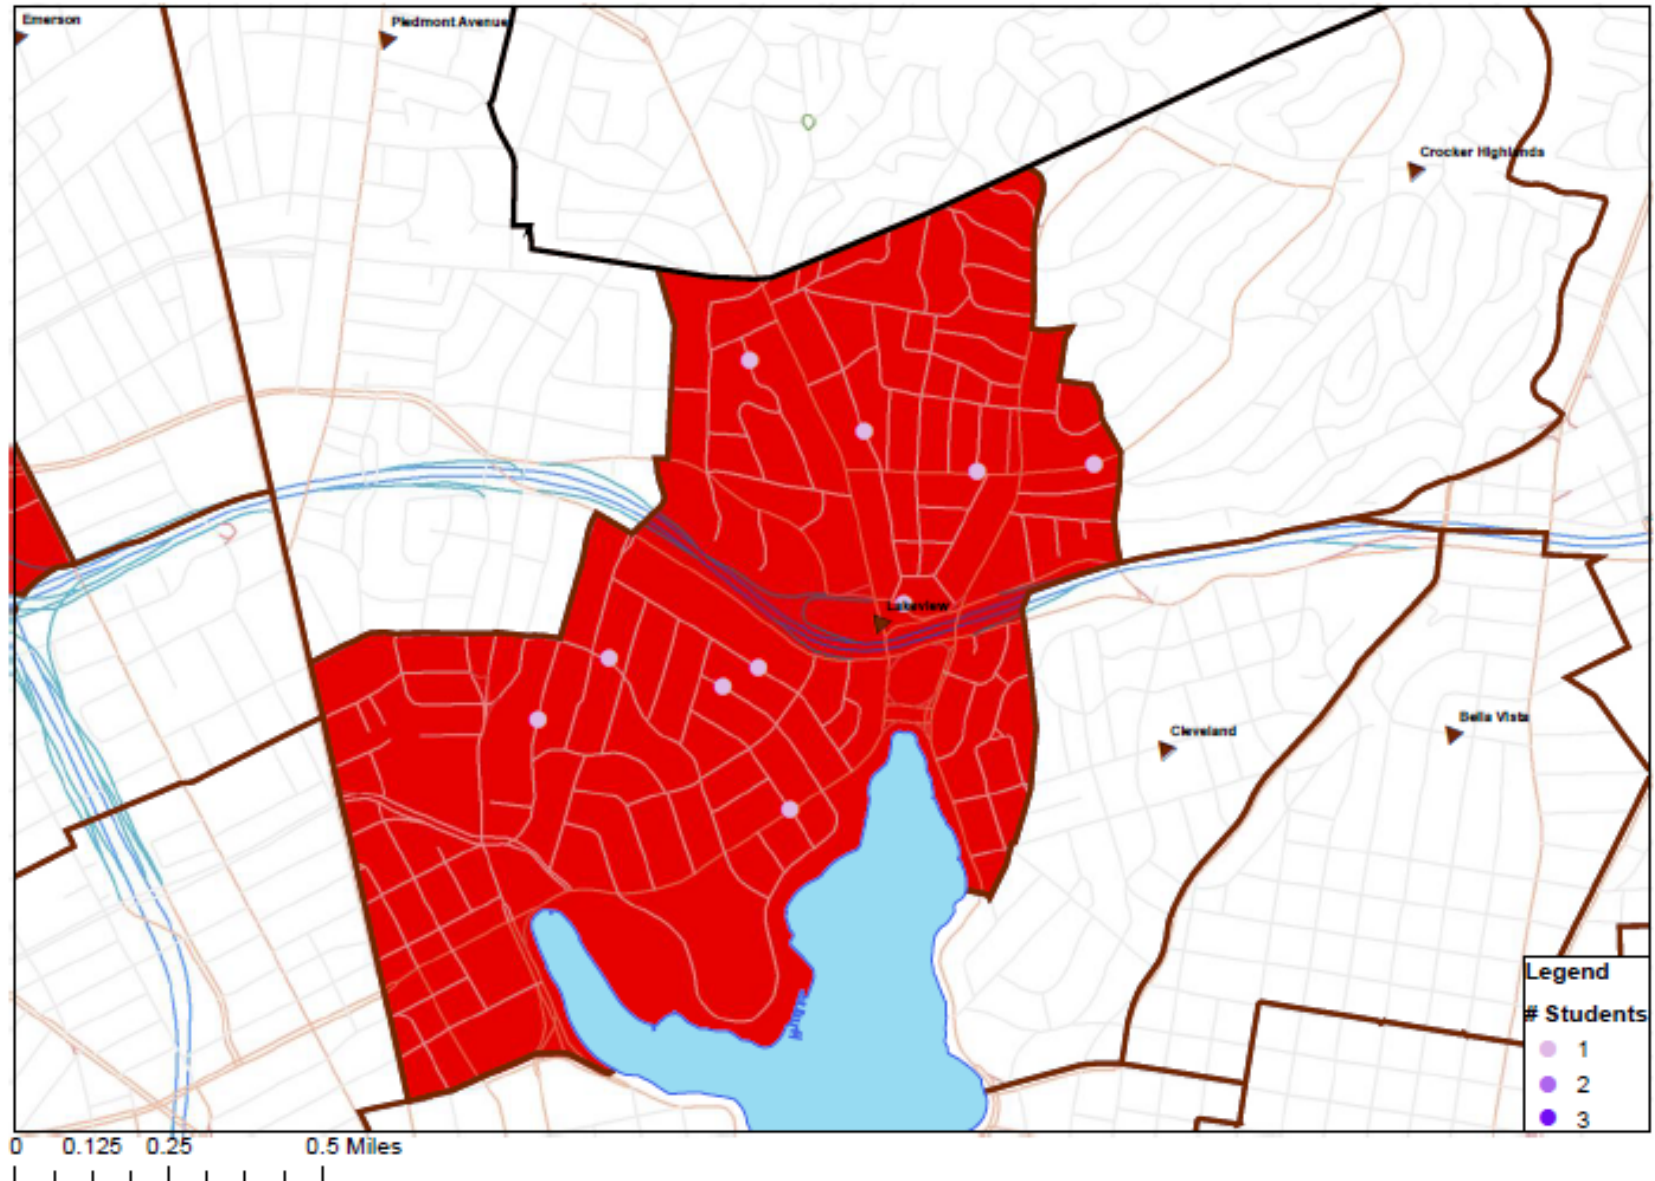

Lakeview Attendance Area: 2011-12 K-4 students enrolled in Chabot (10 students)