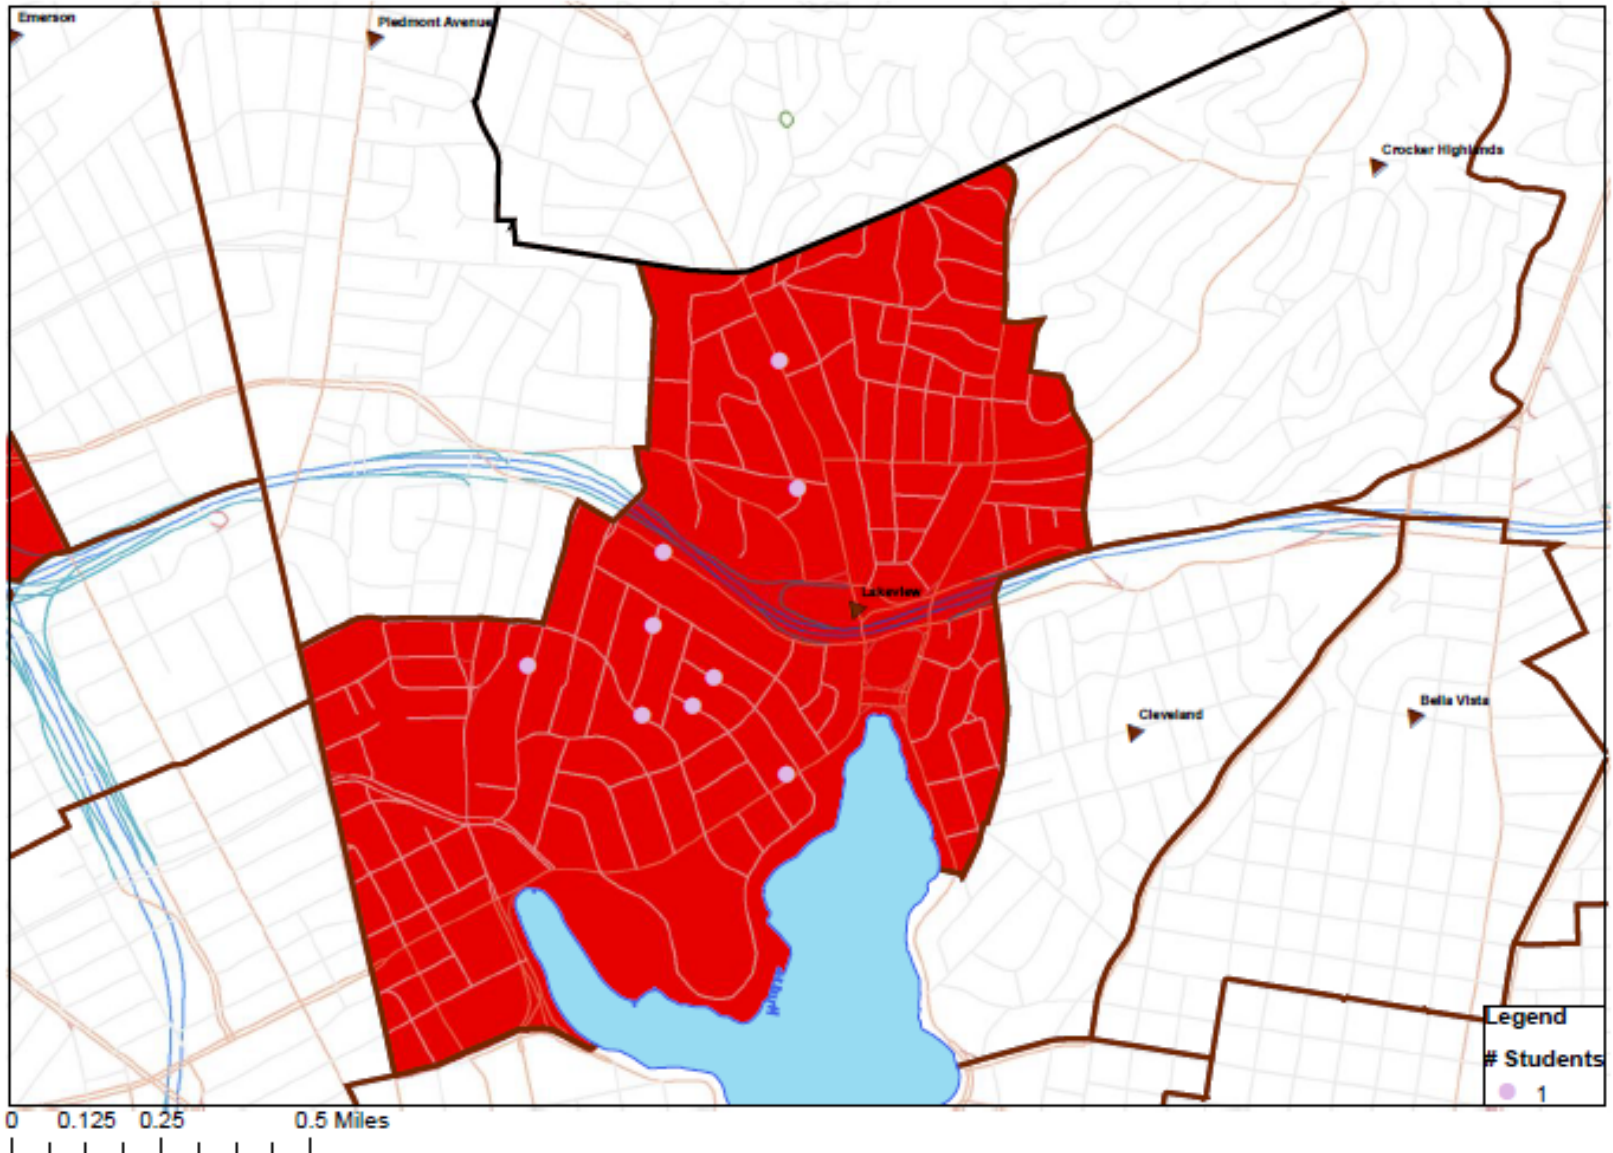

OAKLAND UNIFIED
SCHOOL DISTRICT

Community Schools, Thriving Students

Lakeview Attendance Area: 2011-12 K-4 students enrolled in Lincoln (9 students)