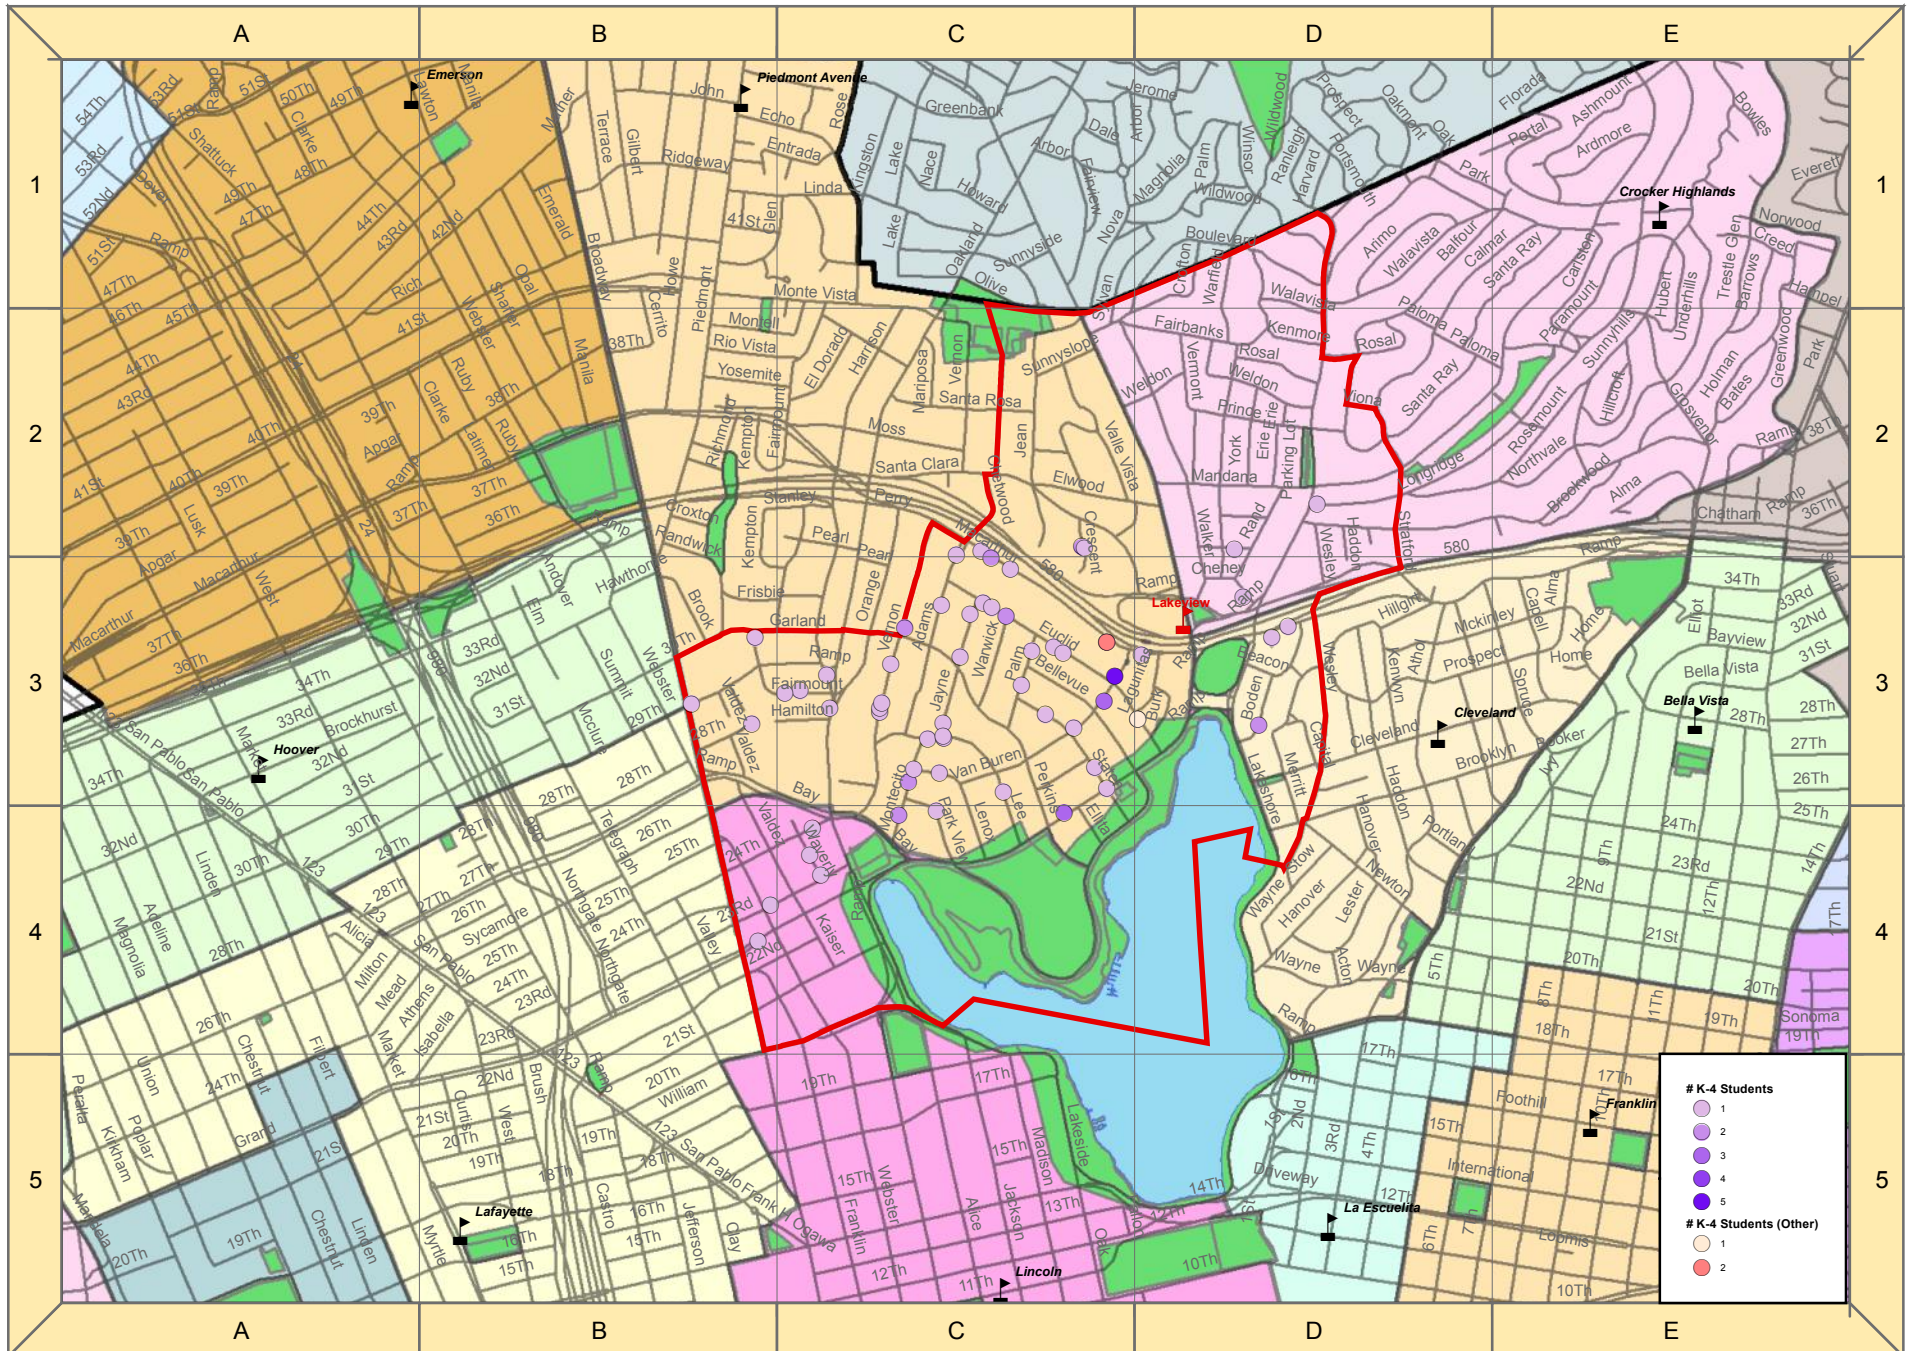

Reassigned students: Lakeview Attendance Area Option 2

K-4 students currently enrolled in Lakeview (74 students)

K-4 students currently enrolled in other closing schools (3 students)*

0 0.125 0.25 0.5 Miles

*Other students attend Marshall (1) & Maxwell Park (2)