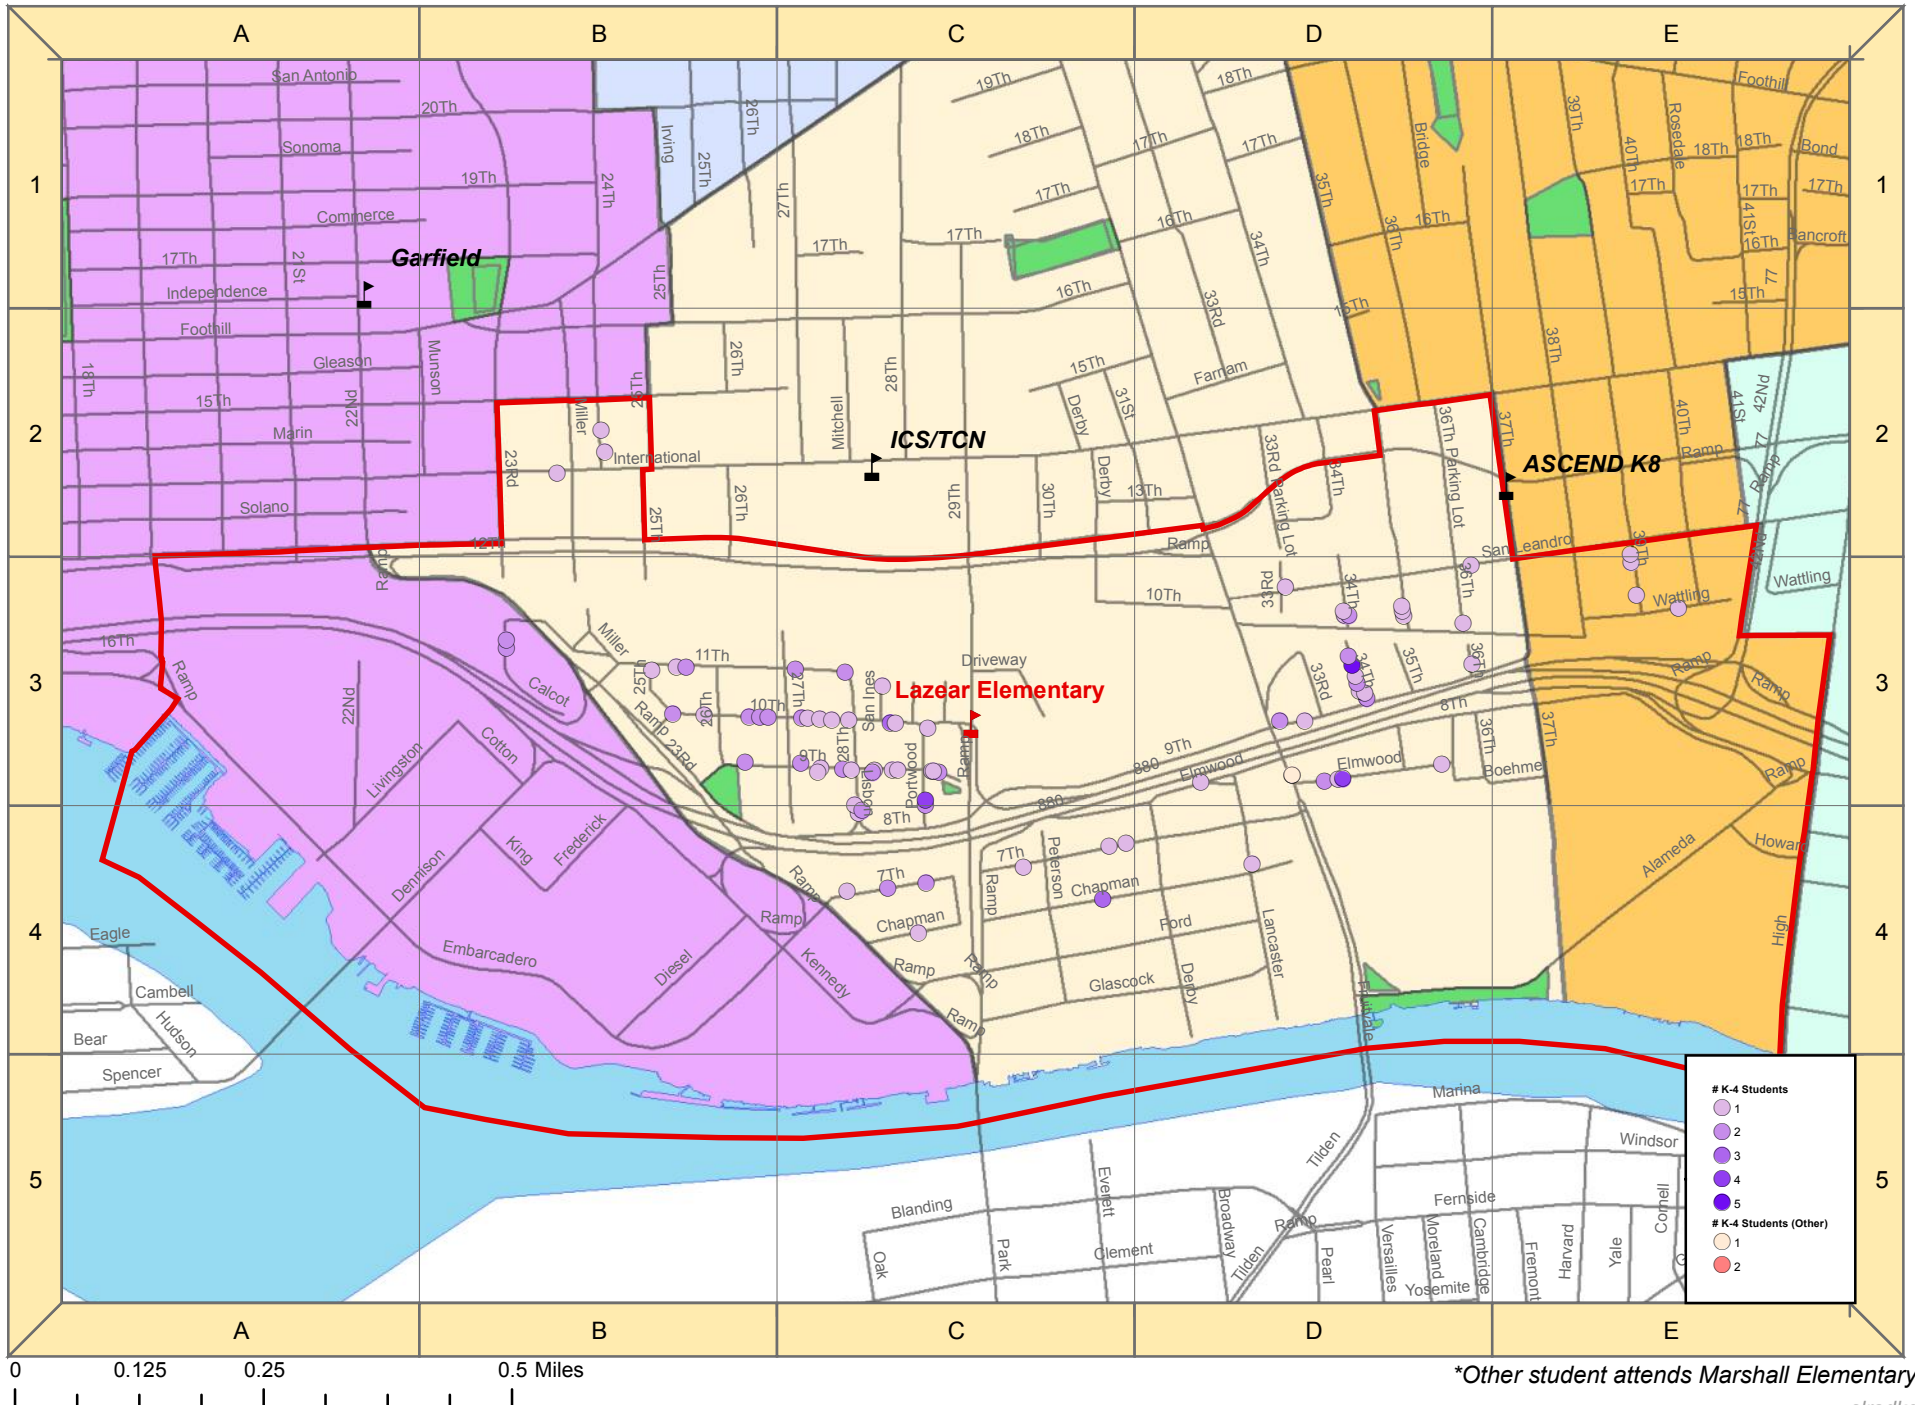

Reassigned students: Lazear Attendance Area Option 1

K-4 students currently enrolled in Lazear (118 students)

K-4 students currently enrolled in other closing schools (1 student)*