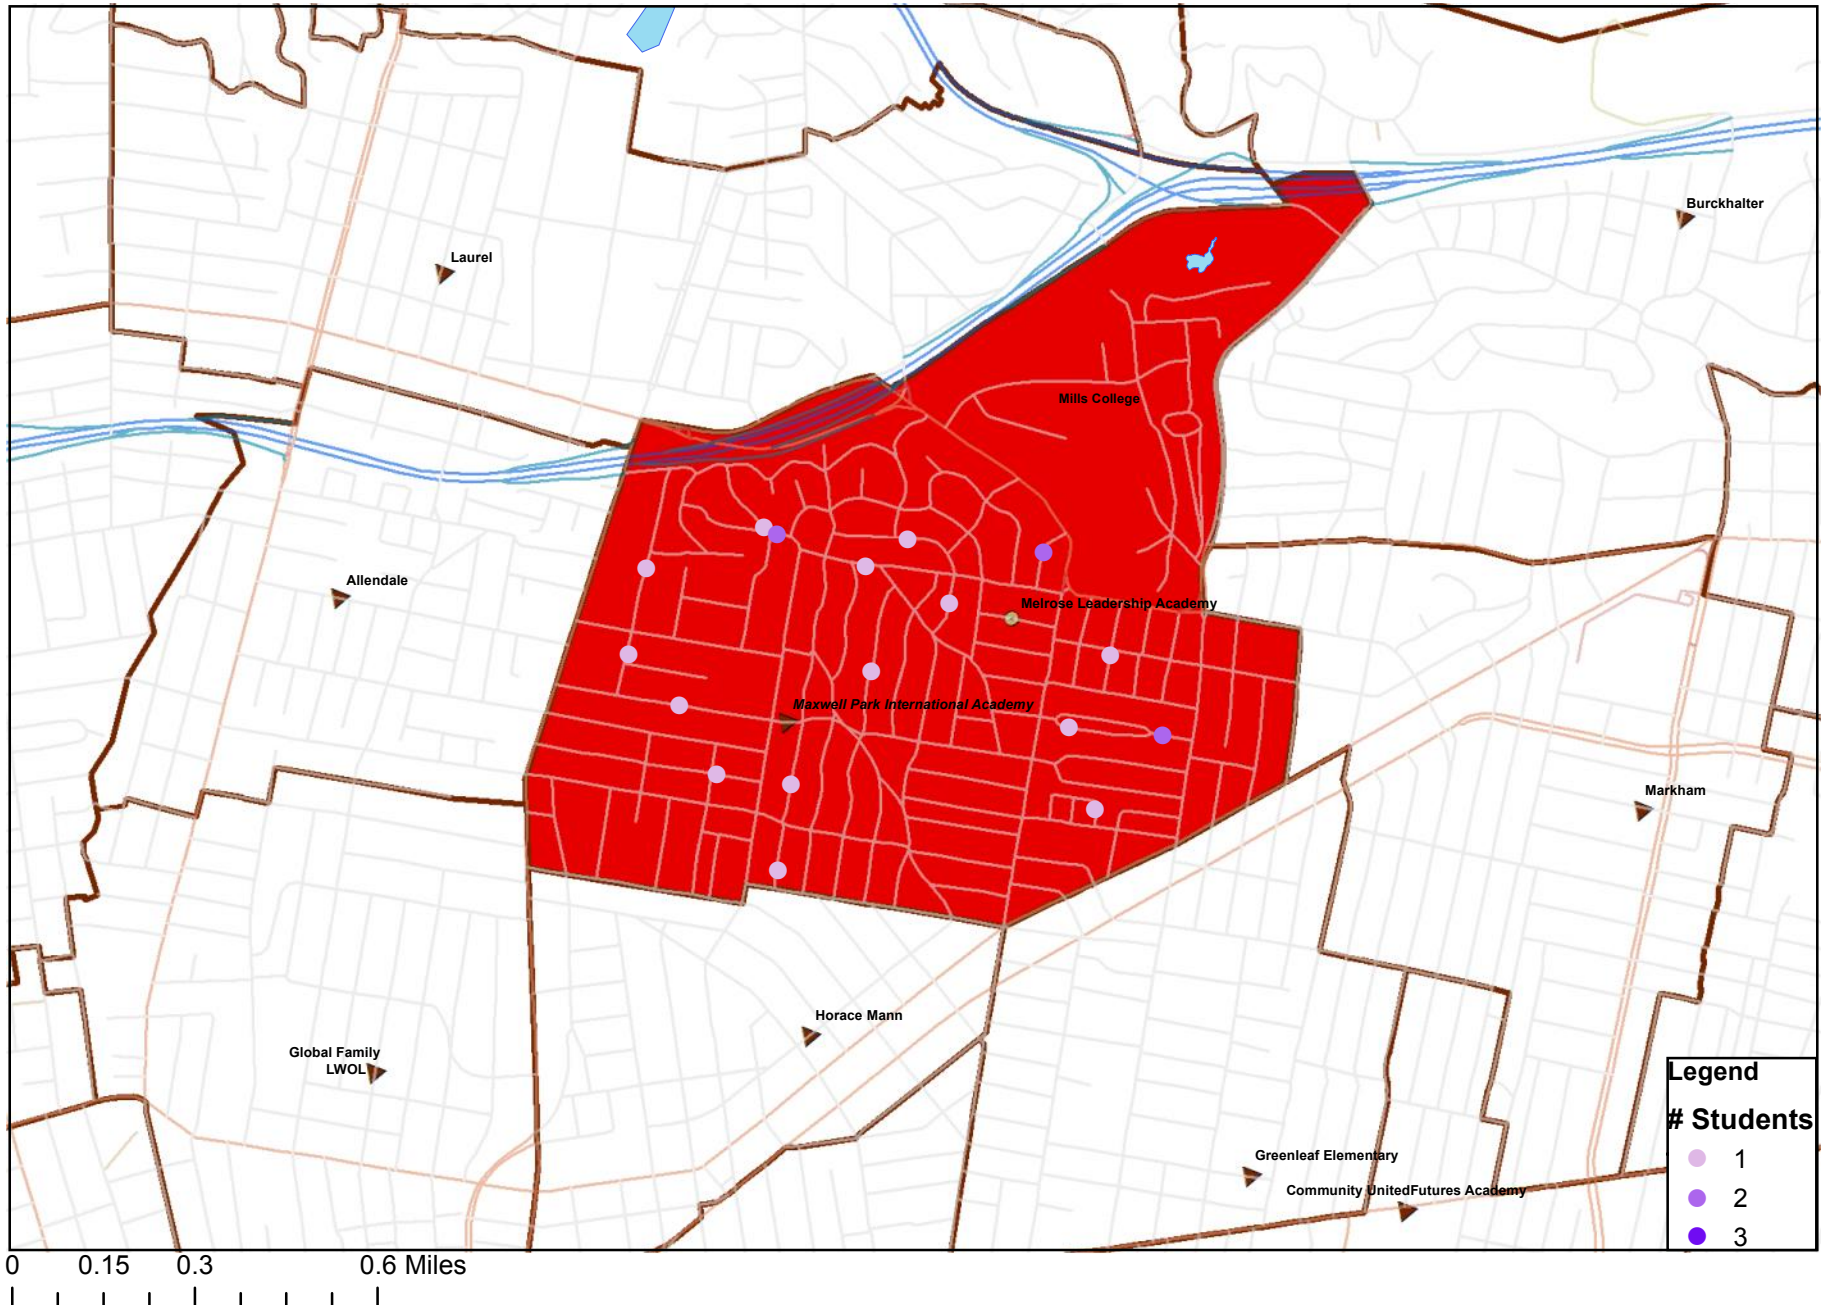

OAKLAND UNIFIED
SCHOOL DISTRICT

Community Schools, Thriving Students

Maxwell Park Attendance Area: 2011-12

K-4 students currently enrolled in Sequoia (20 students)