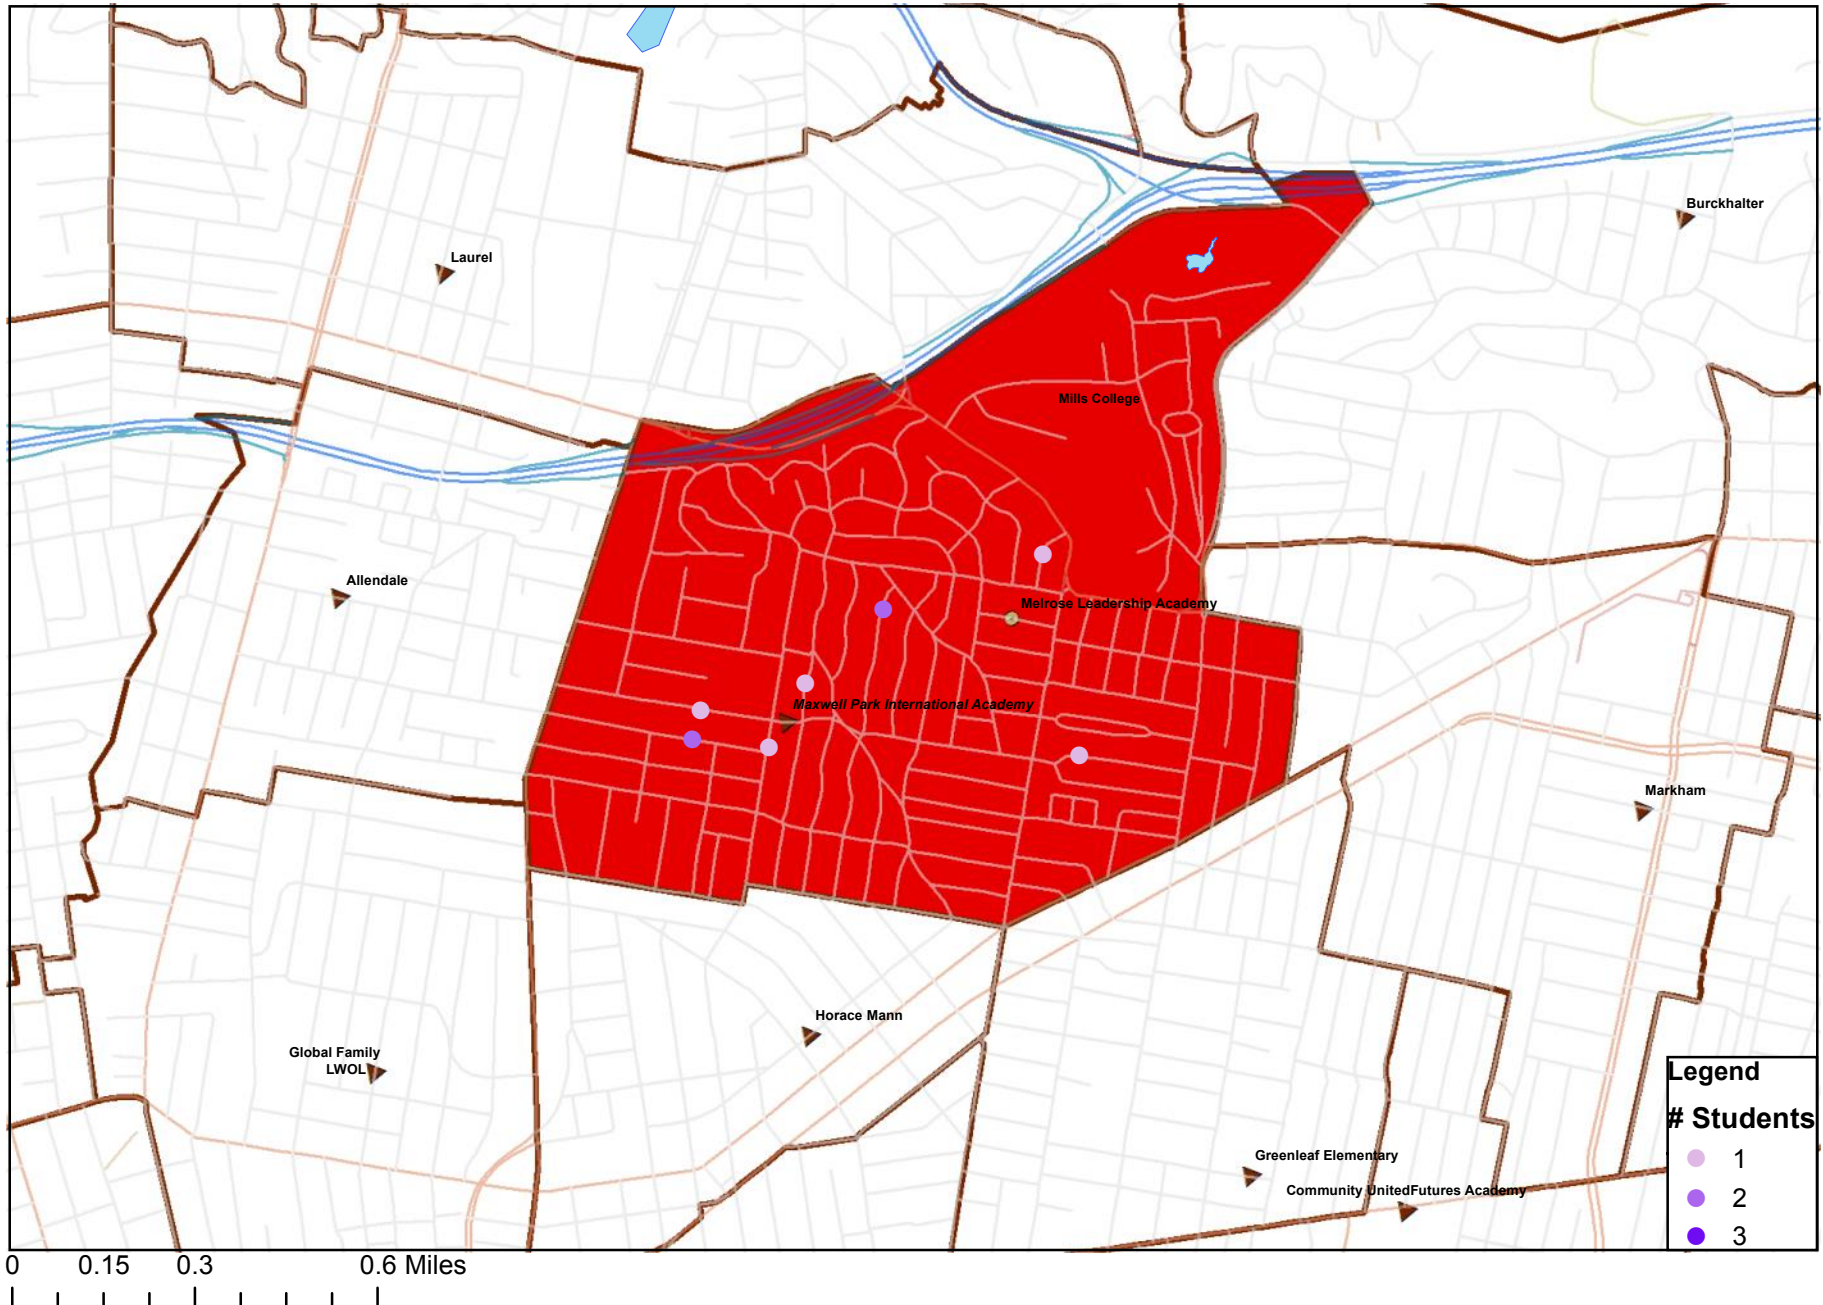

OAKLAND UNIFIED
SCHOOL DISTRICT

Community Schools, Thriving Students

Maxwell Park Attendance Area: 2011-12

K-4 students currently enrolled in Redwood Heights (9 students)