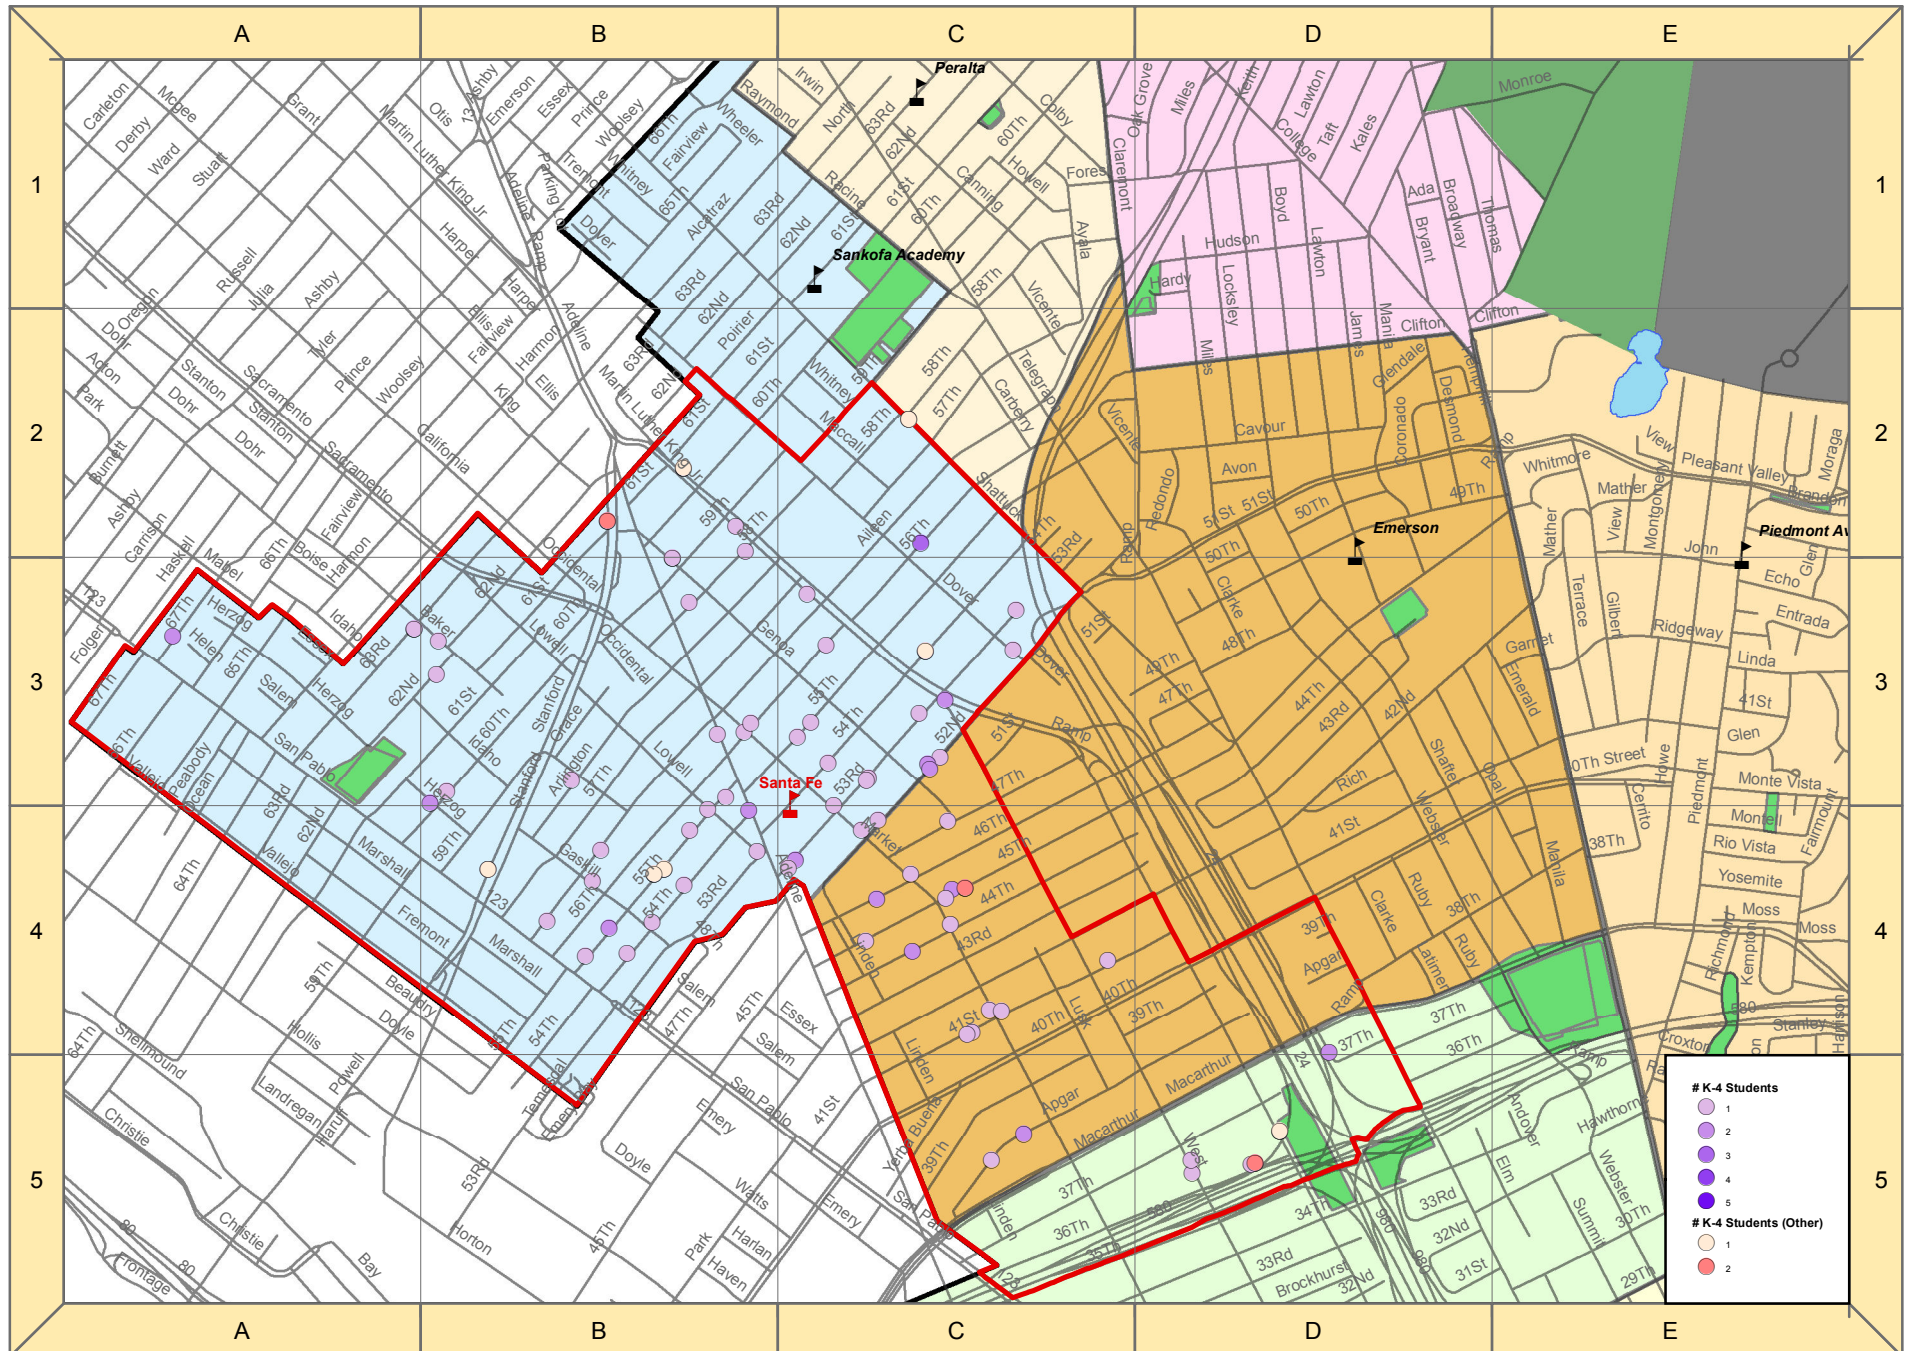

Reassigned students: Santa Fe Attendance Area Option 2

K-4 students currently enrolled in Santa Fe (92 students)

K-4 students currently enrolled in other closing schools (13 students)*

*Other students attend Marshall (1) & Lakeview (12)