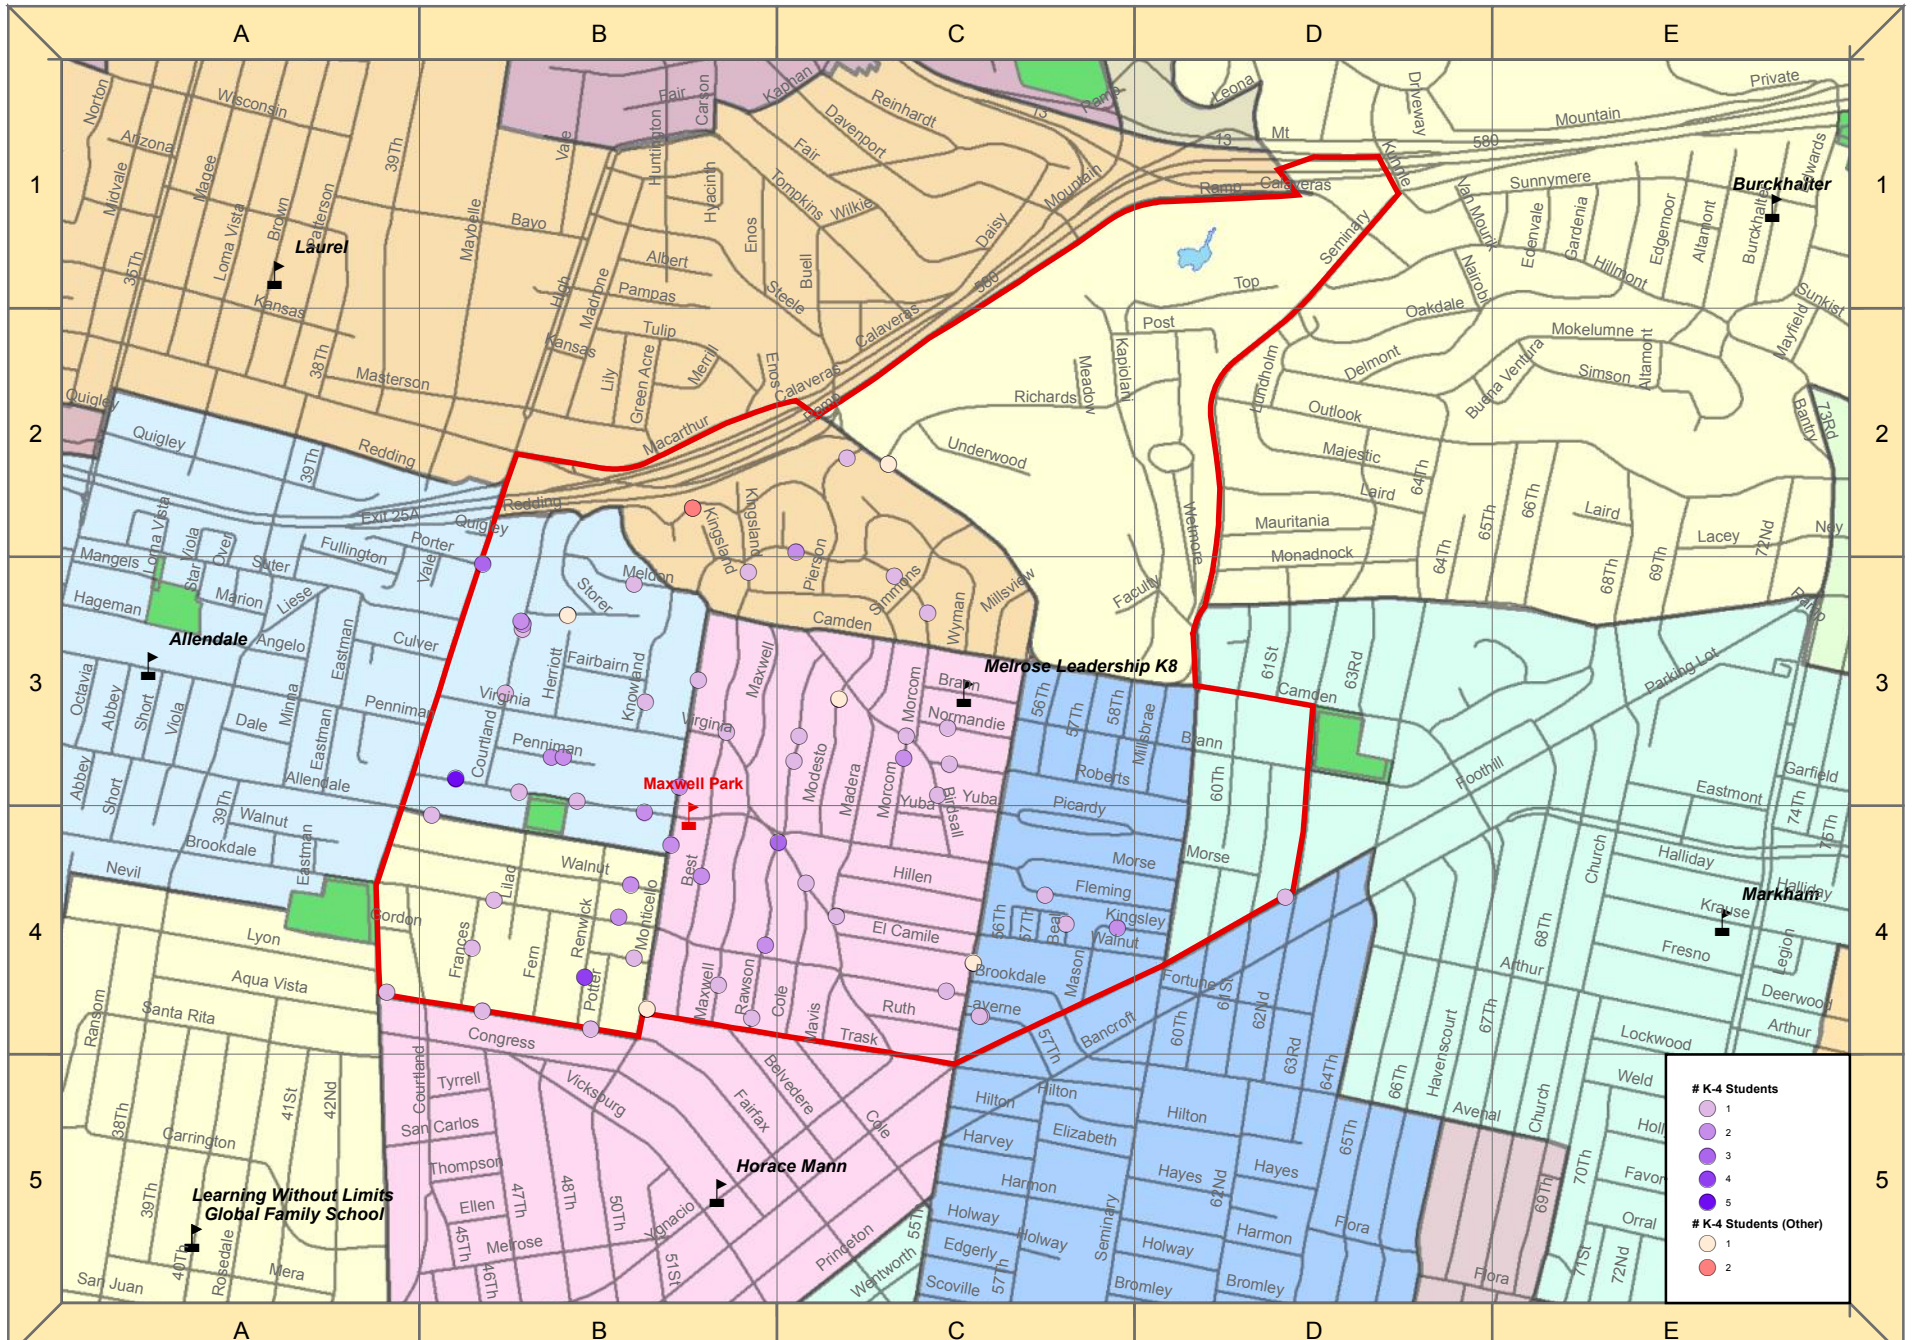

Reassigned students: Maxwell Park Attendance Area Option 1

K-4 students currently enrolled in Maxwell Park (78 students)

K-4 students currently enrolled in other closing schools (7 students)*

0 0.125 0.25 0.5 Miles

*Other students attend Lakeview (4), Marshall (1) & Santa Fe (2)