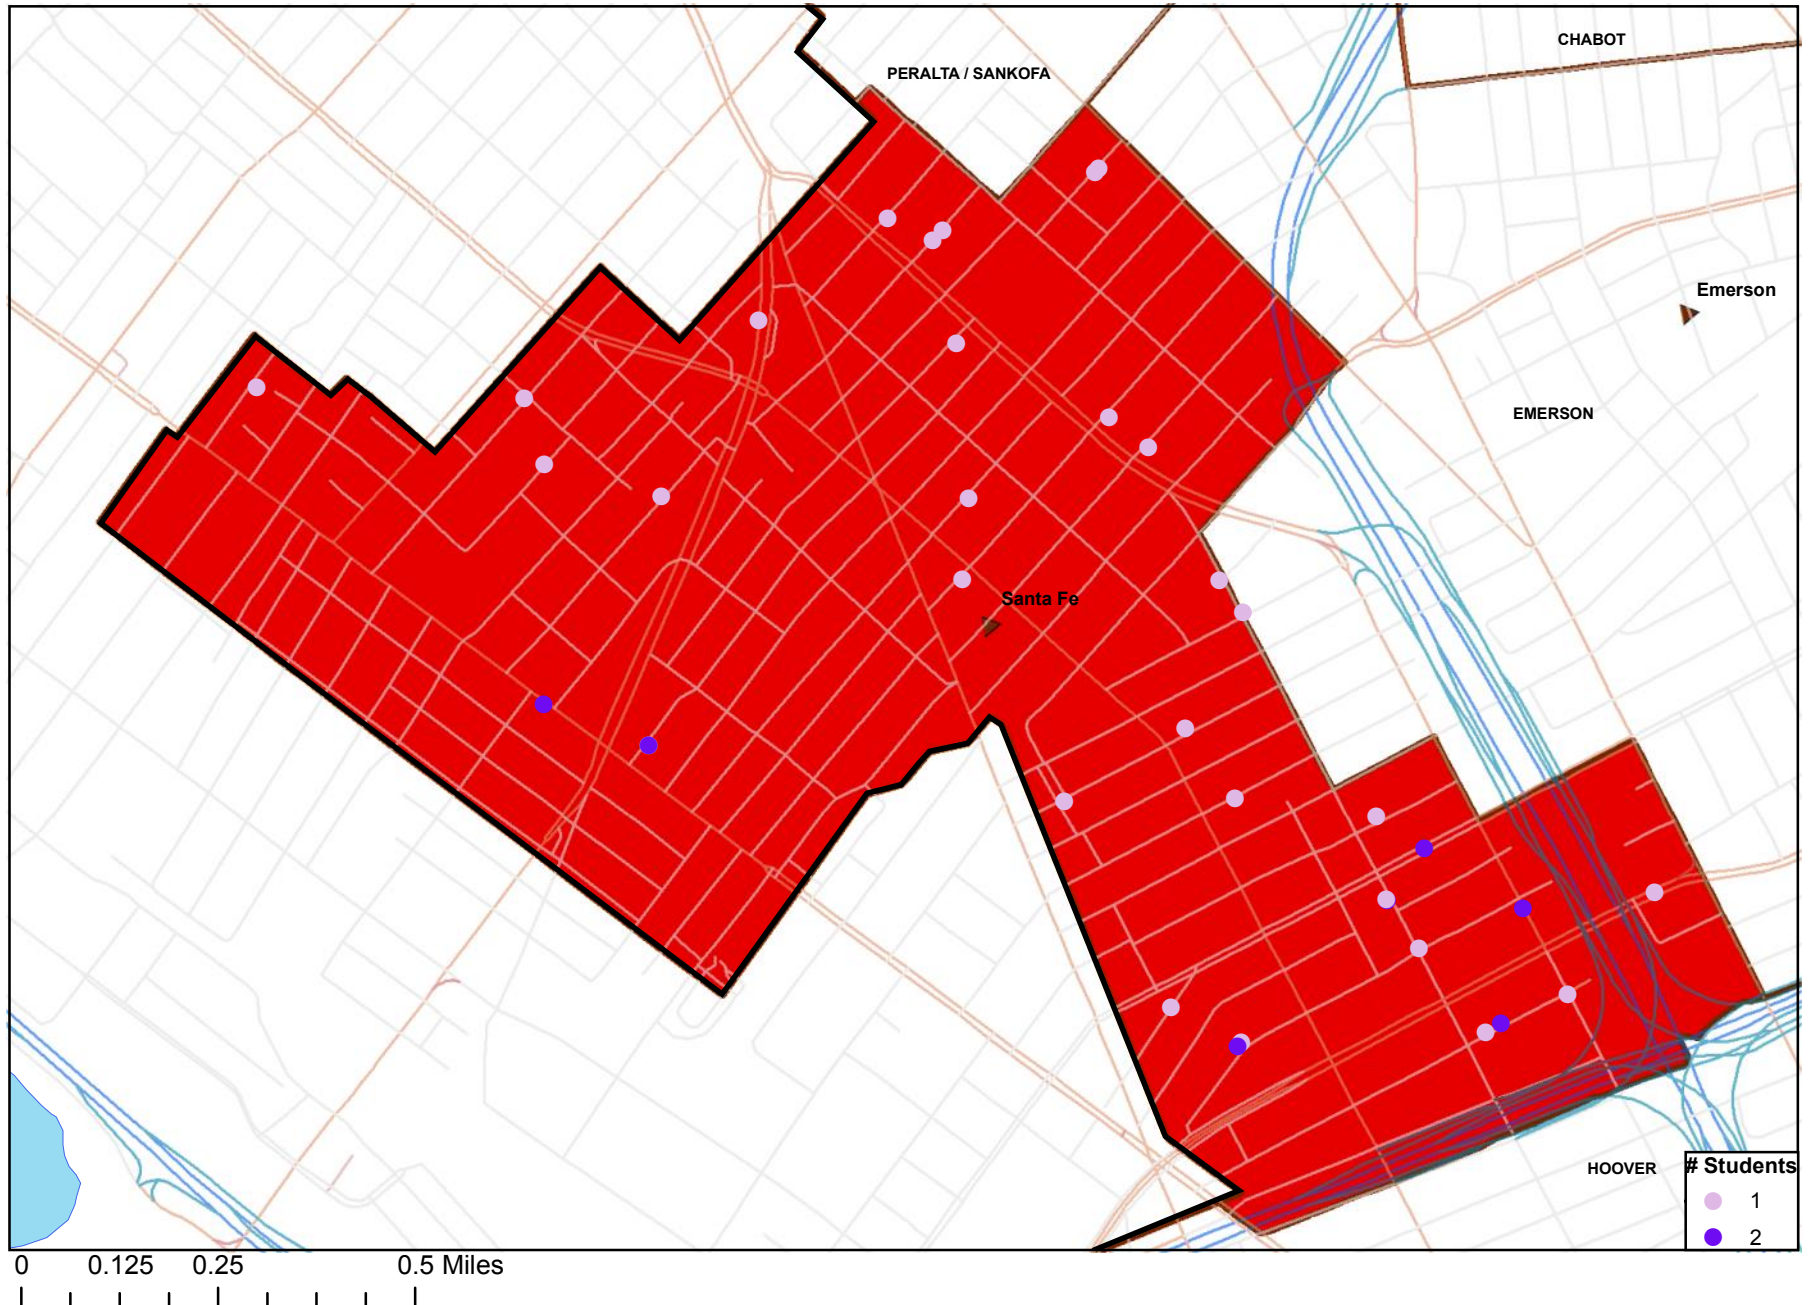

OAKLAND UNIFIED
SCHOOL DISTRICT

Community Schools, Thriving Students

Santa Fe Attendance Area:

K-4 students currently enrolled in Emerson (44 students)