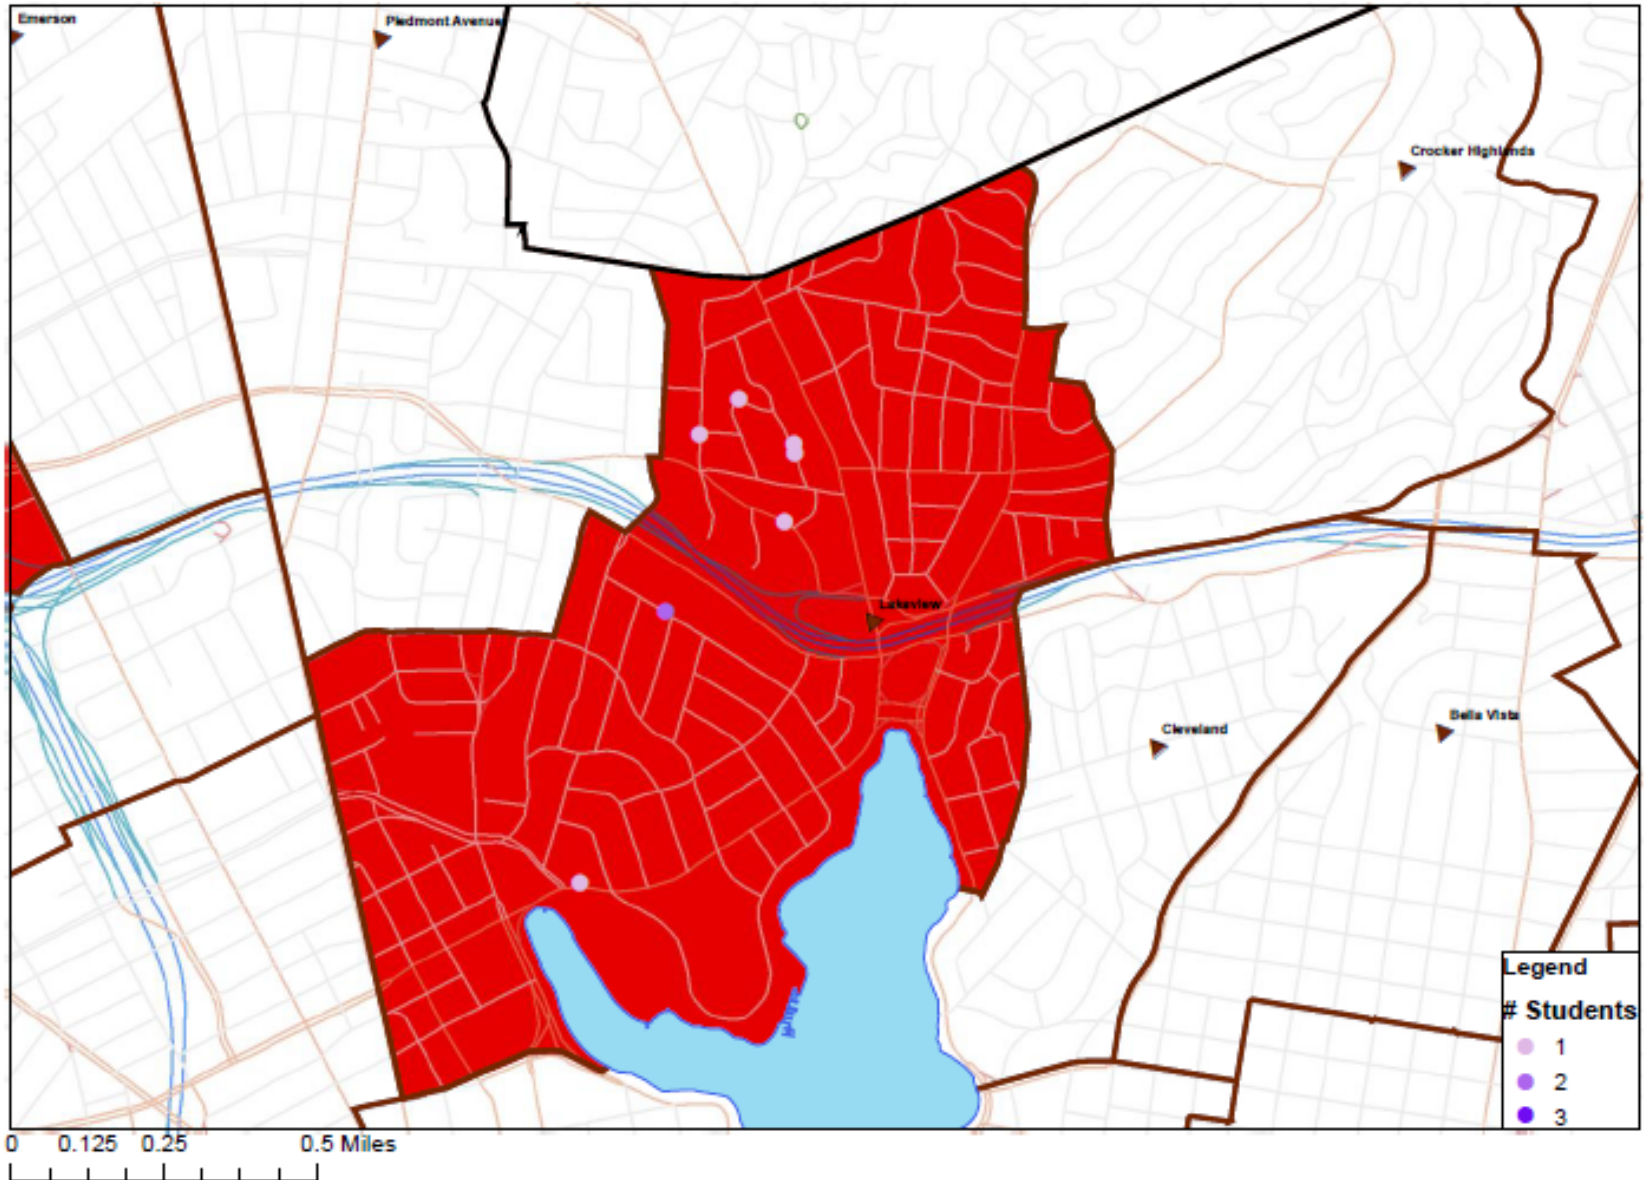

Lakeview Attendance Area: 2011-12 K-4 students enrolled in Peralta (8 students)