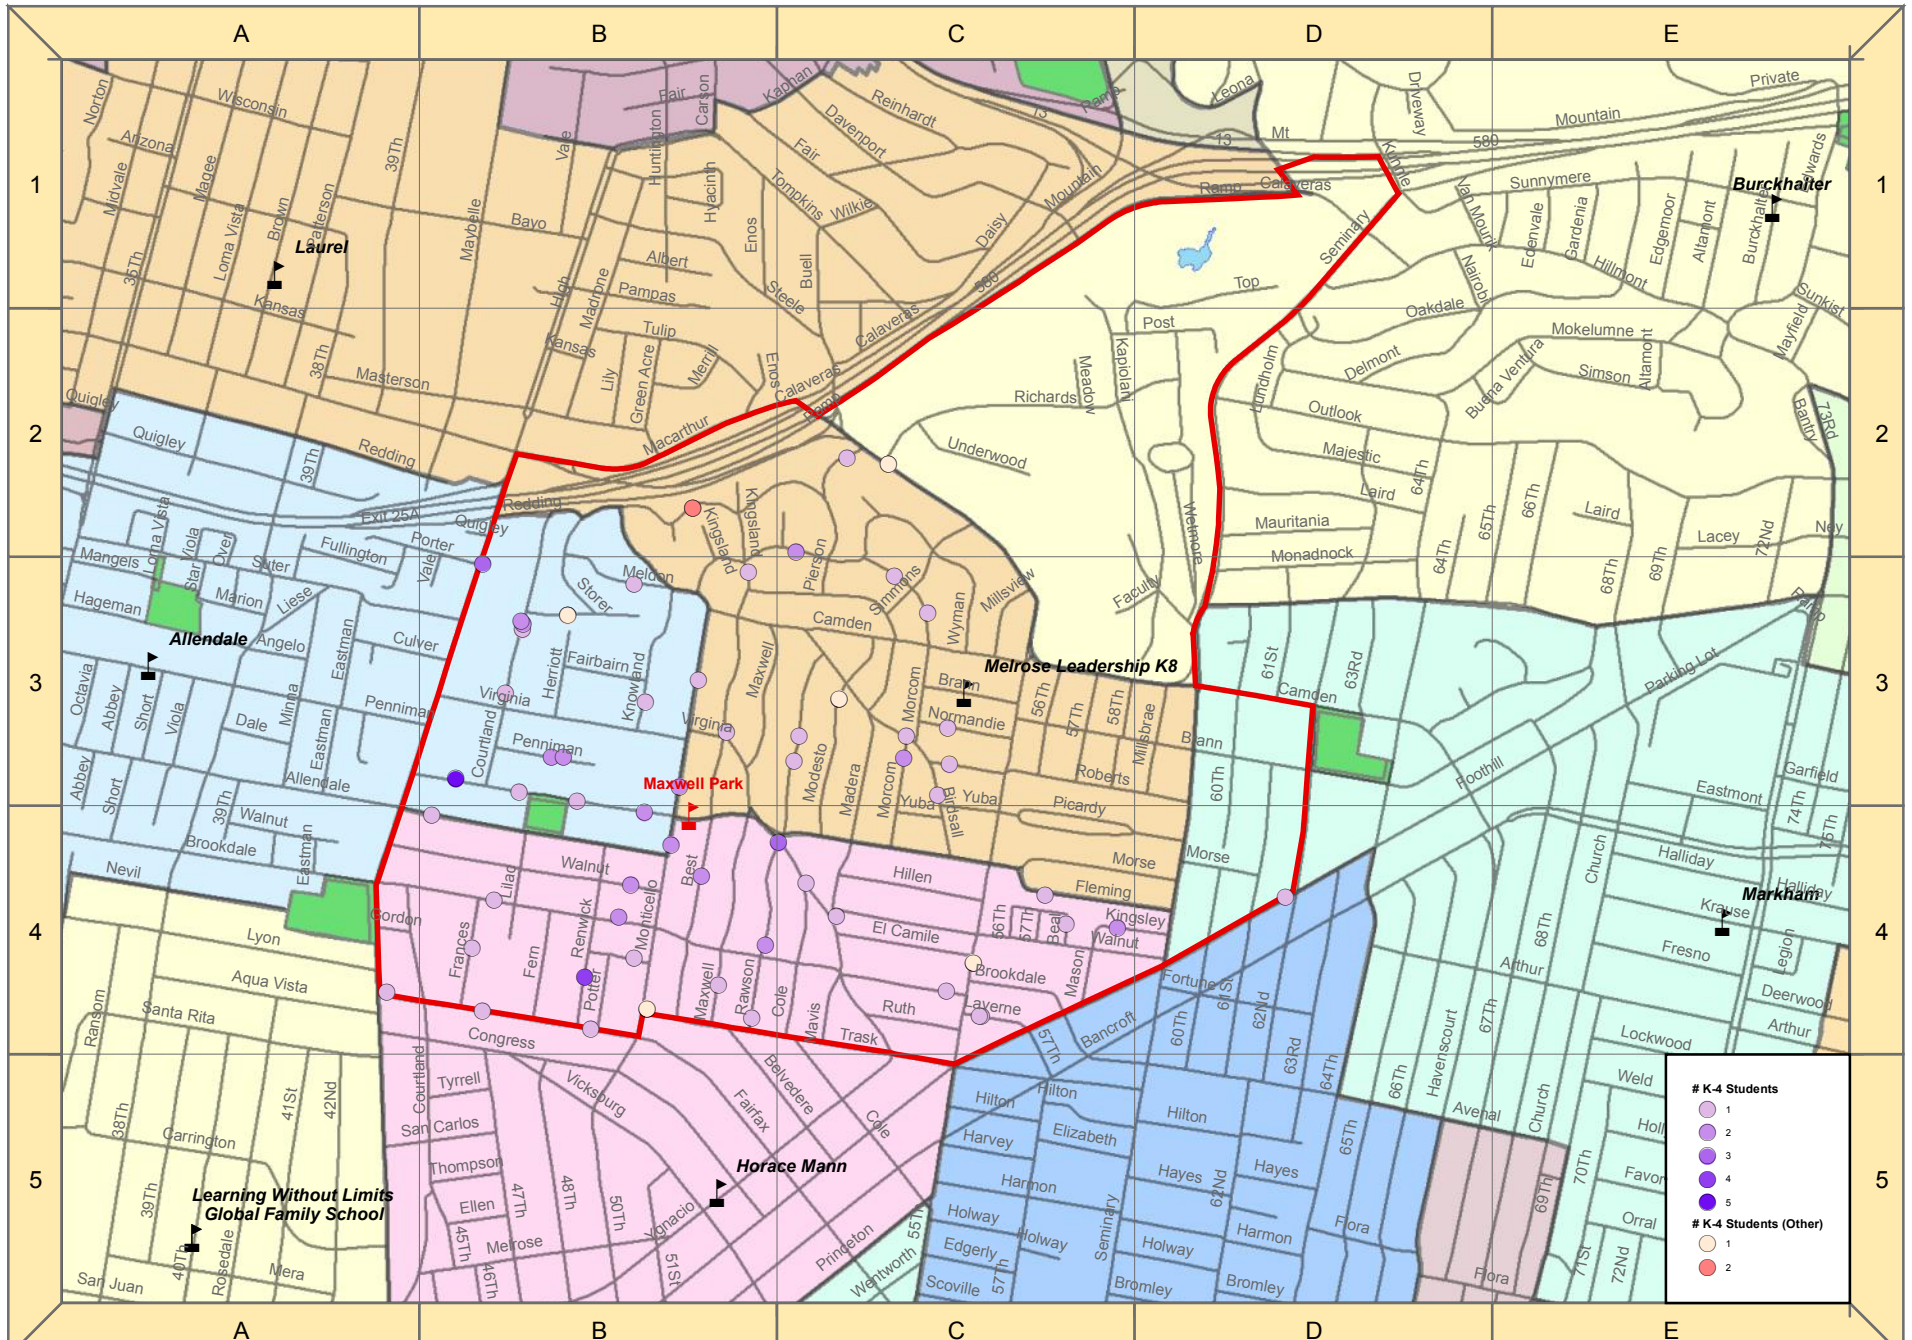

Reassigned students: Maxwell Park Attendance Area Option 3

K-4 students currently enrolled in Maxwell Park (78 students)

K-4 students currently enrolled in other closing schools (7 students)*

0 0.125 0.25 0.5 Miles

*Other students attend Lakeview (4), Marshall (1) & Santa Fe (2)