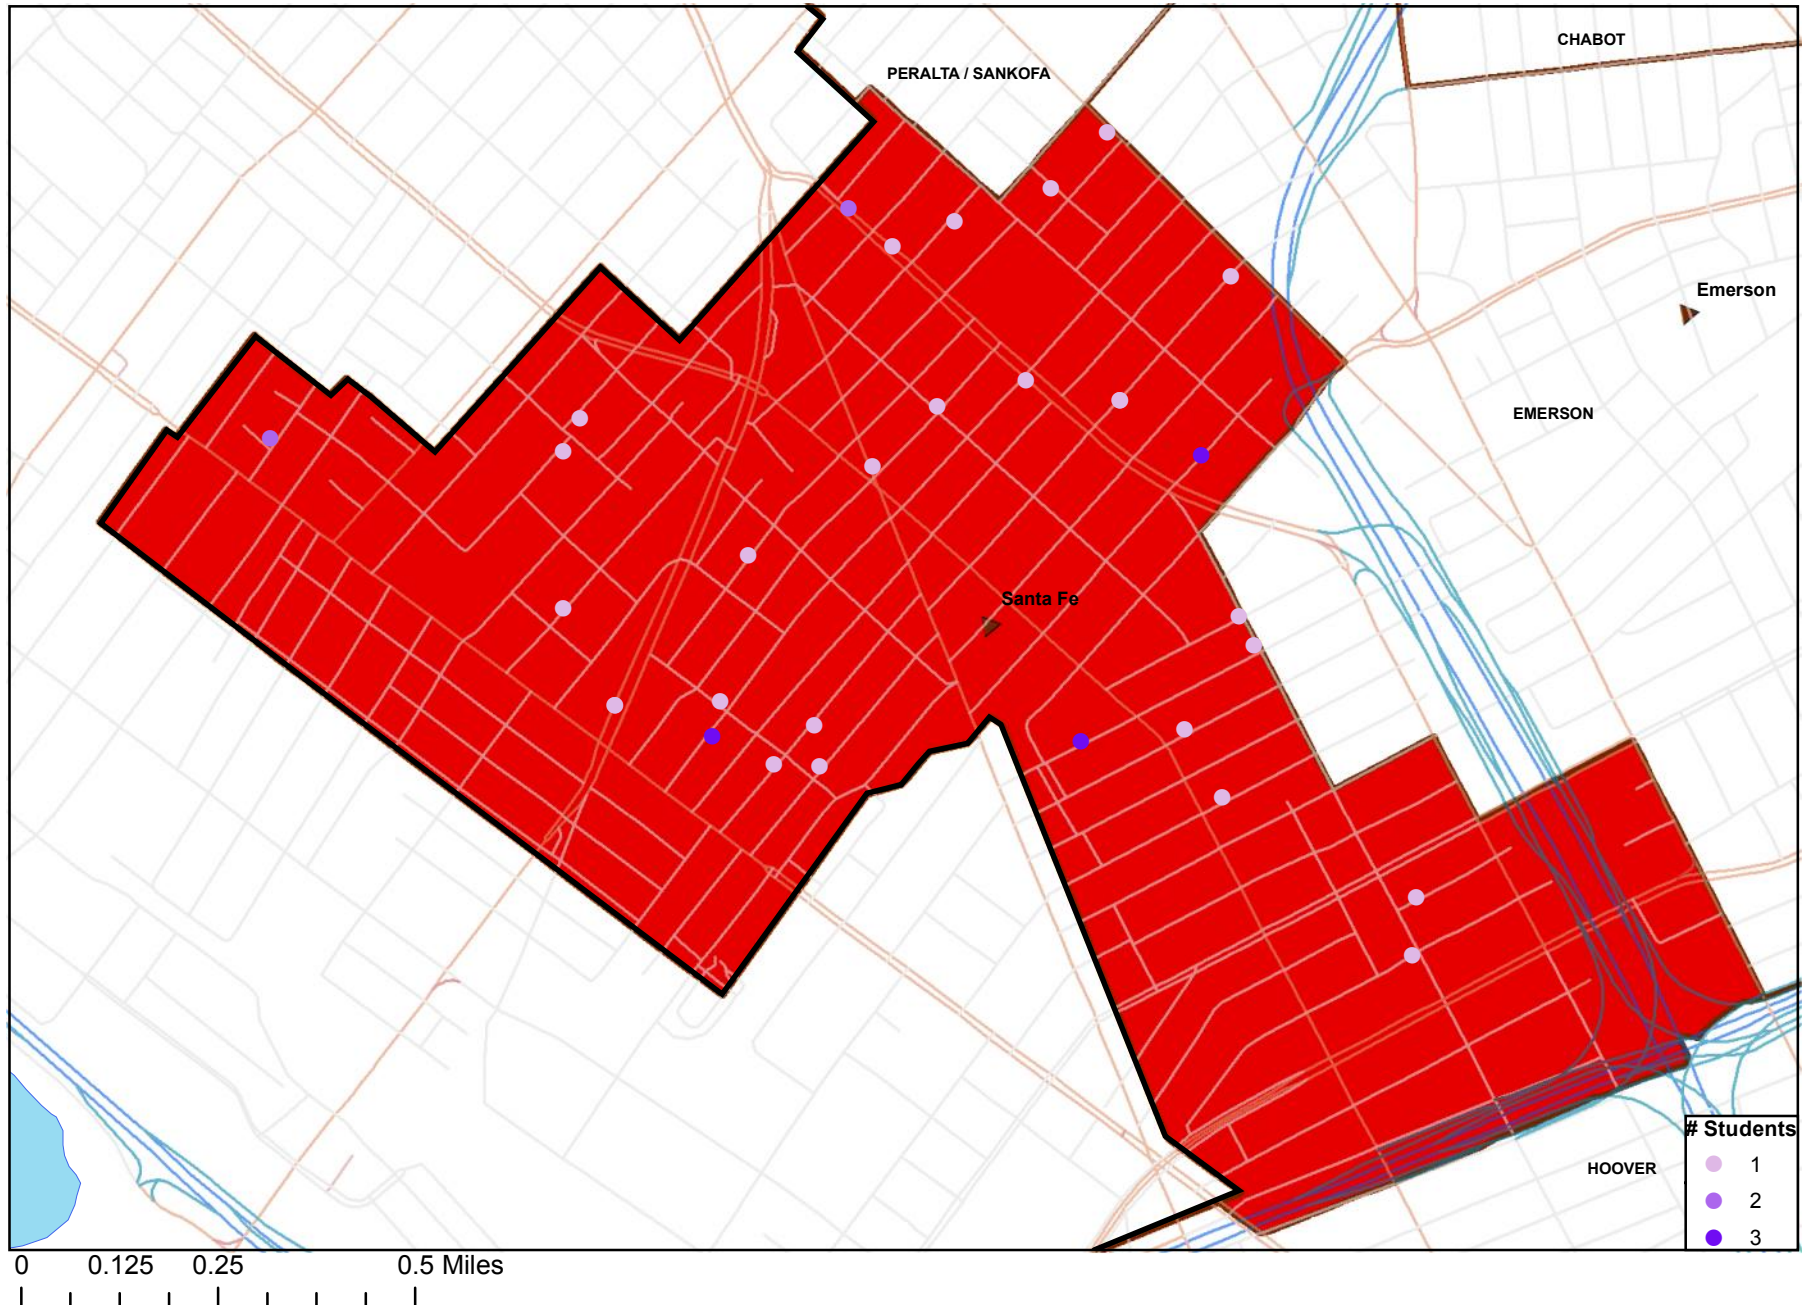

OAKLAND UNIFIED
SCHOOL DISTRICT

Community Schools, Thriving Students

Santa Fe Attendance Area: K-4 students currently enrolled in Sankofa (39 students)