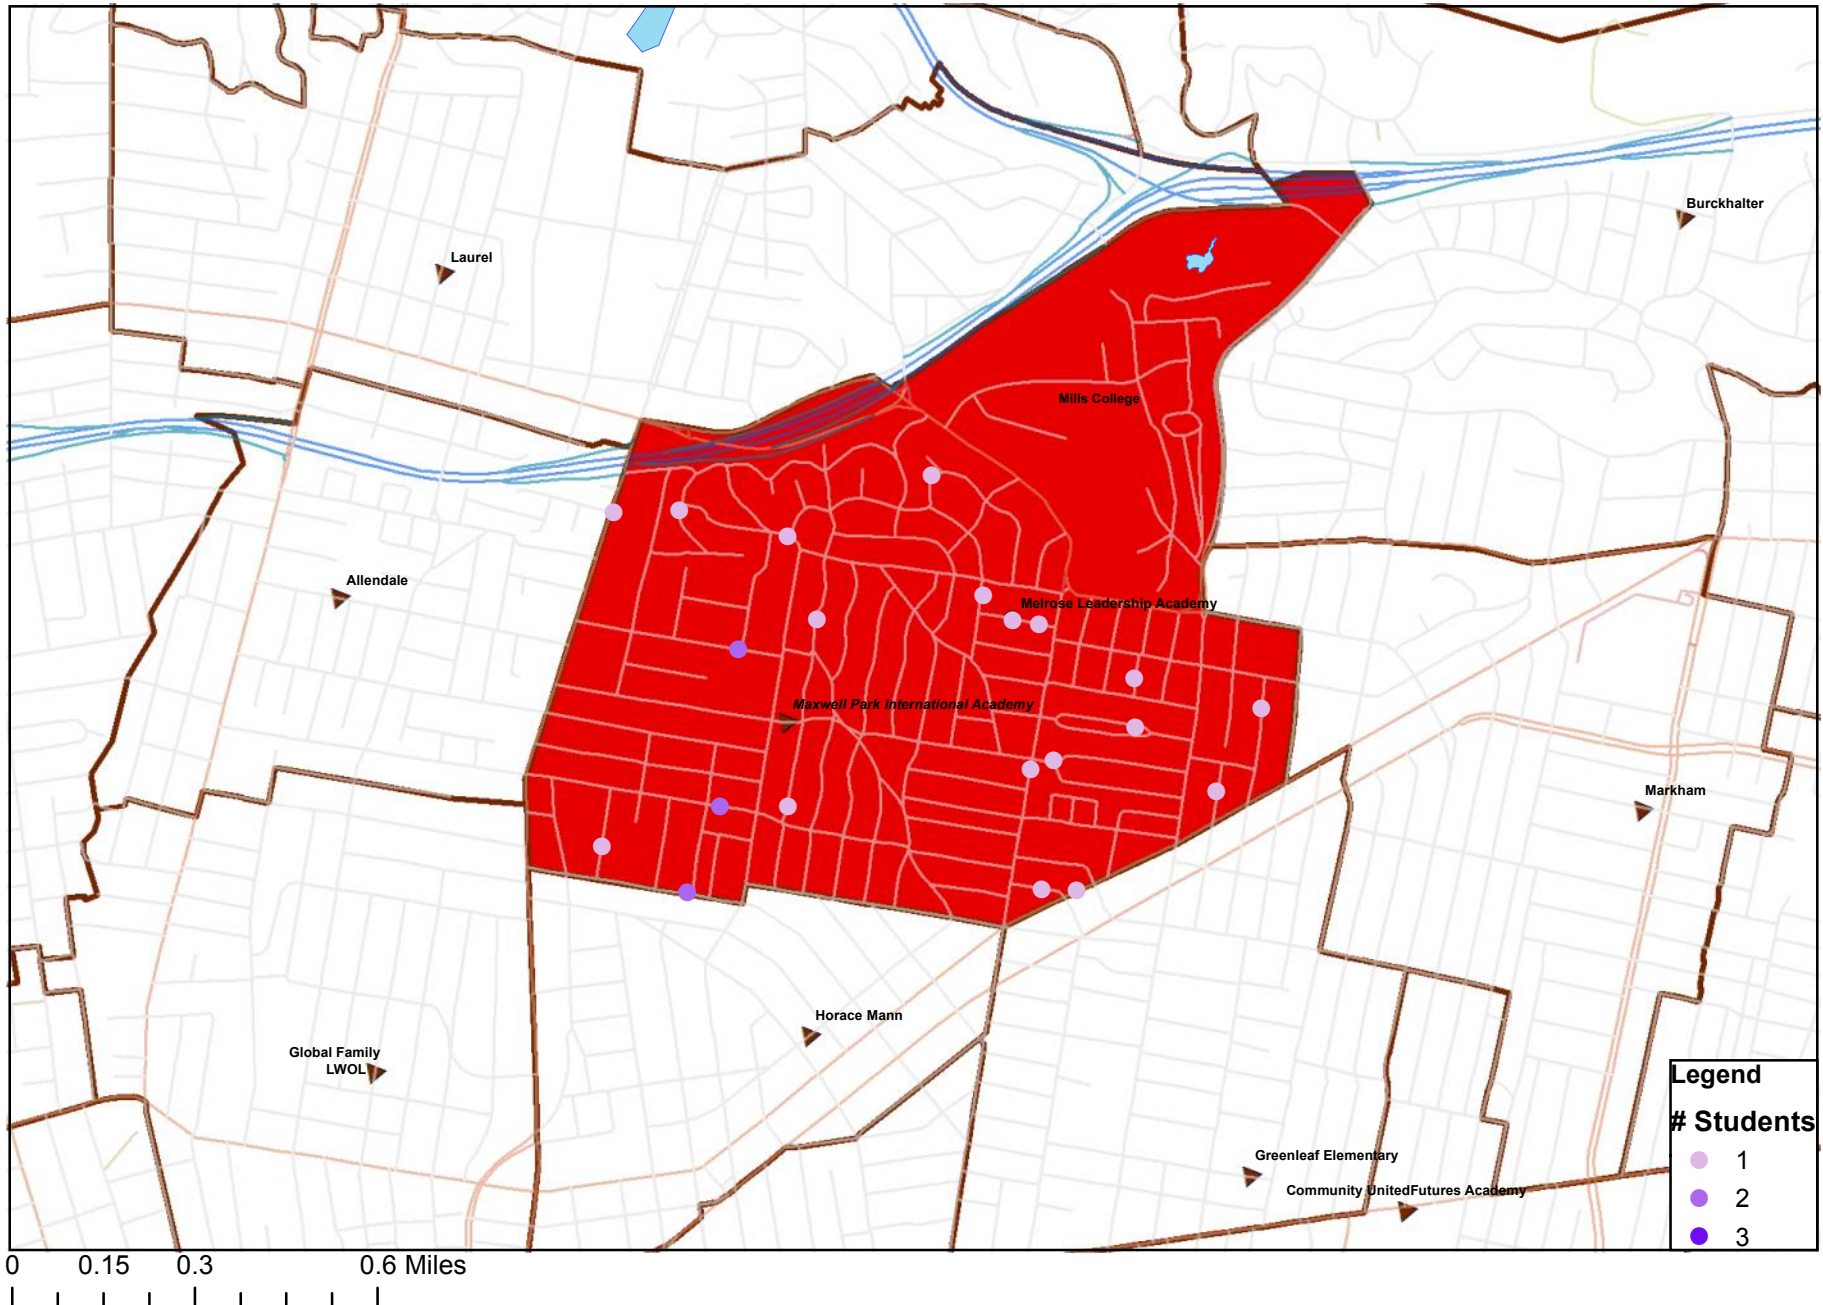

### K-4 students currently enrolled in Melrose Leadership (24 students)

OAKLAND UNIFIED  
SCHOOL DISTRICT

Community Schools, Thriving Students