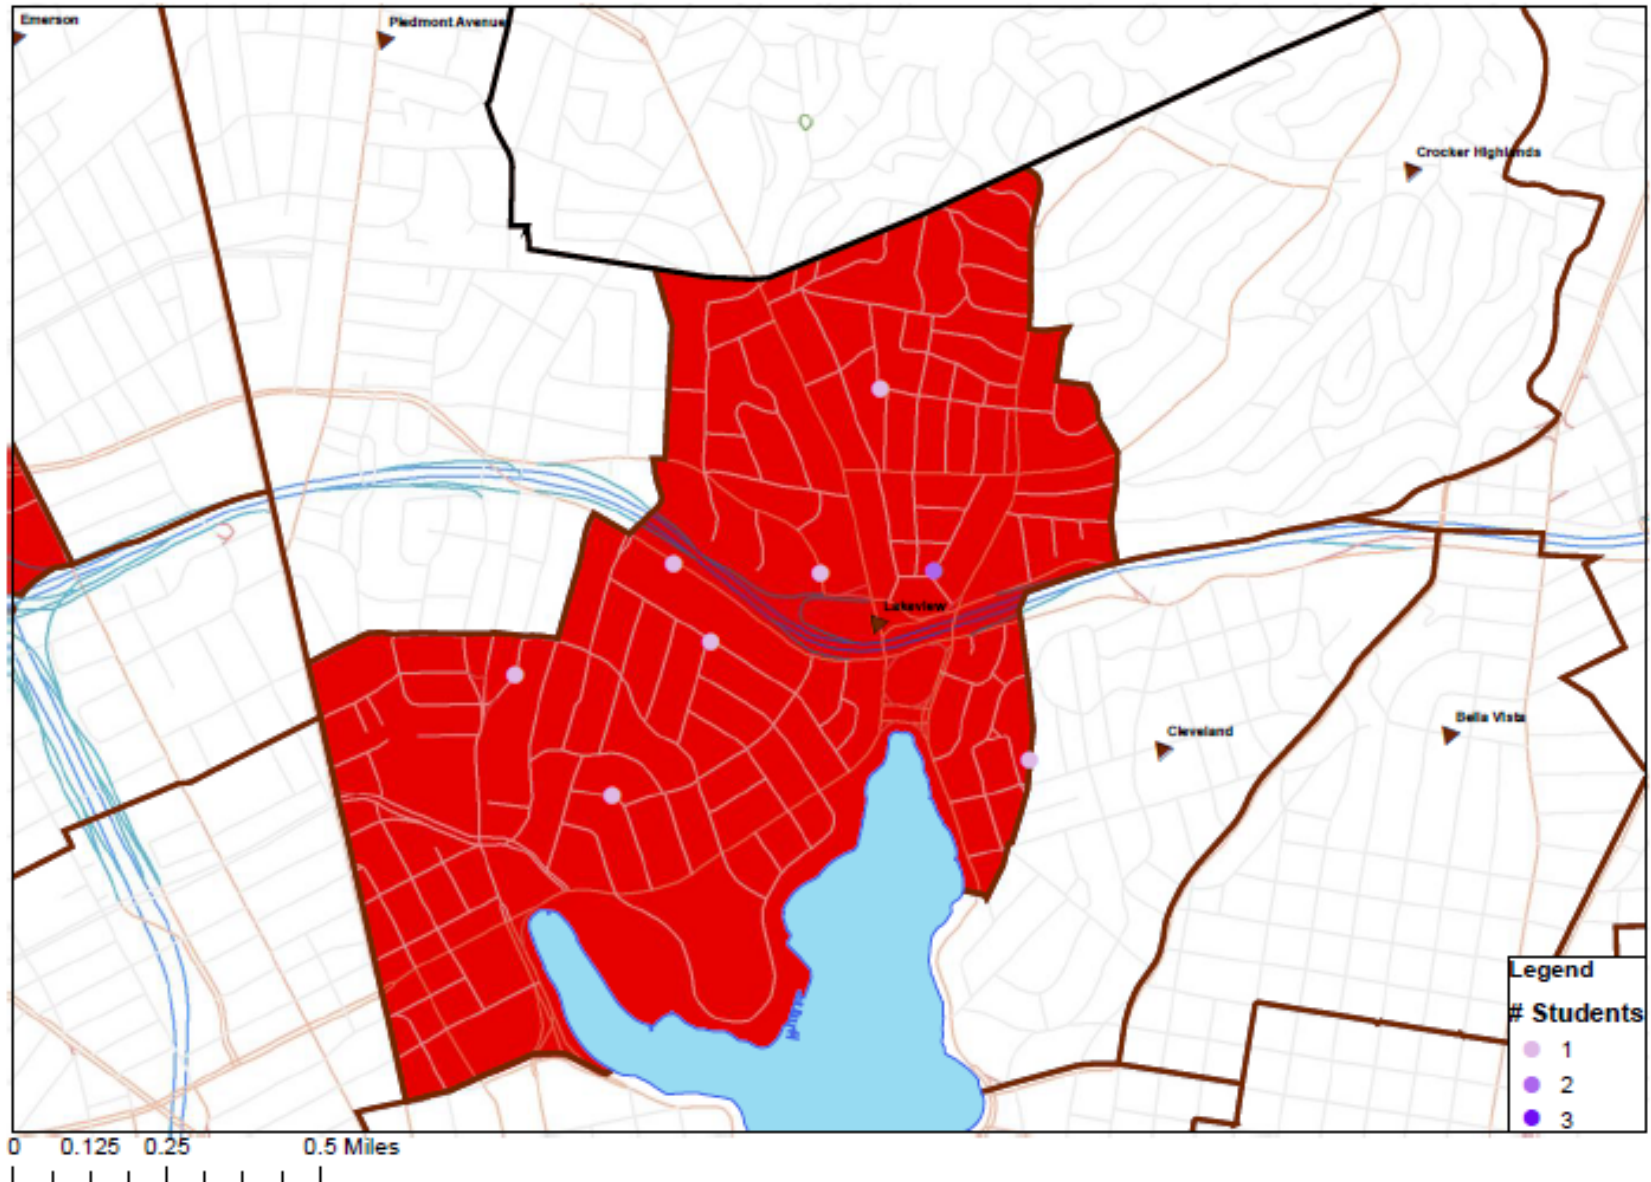

OAKLAND UNIFIED
SCHOOL DISTRICT

Community Schools, Thriving Students

Lakeview Attendance Area: 2011-12 K-4 students enrolled in Sequoia (9 students)