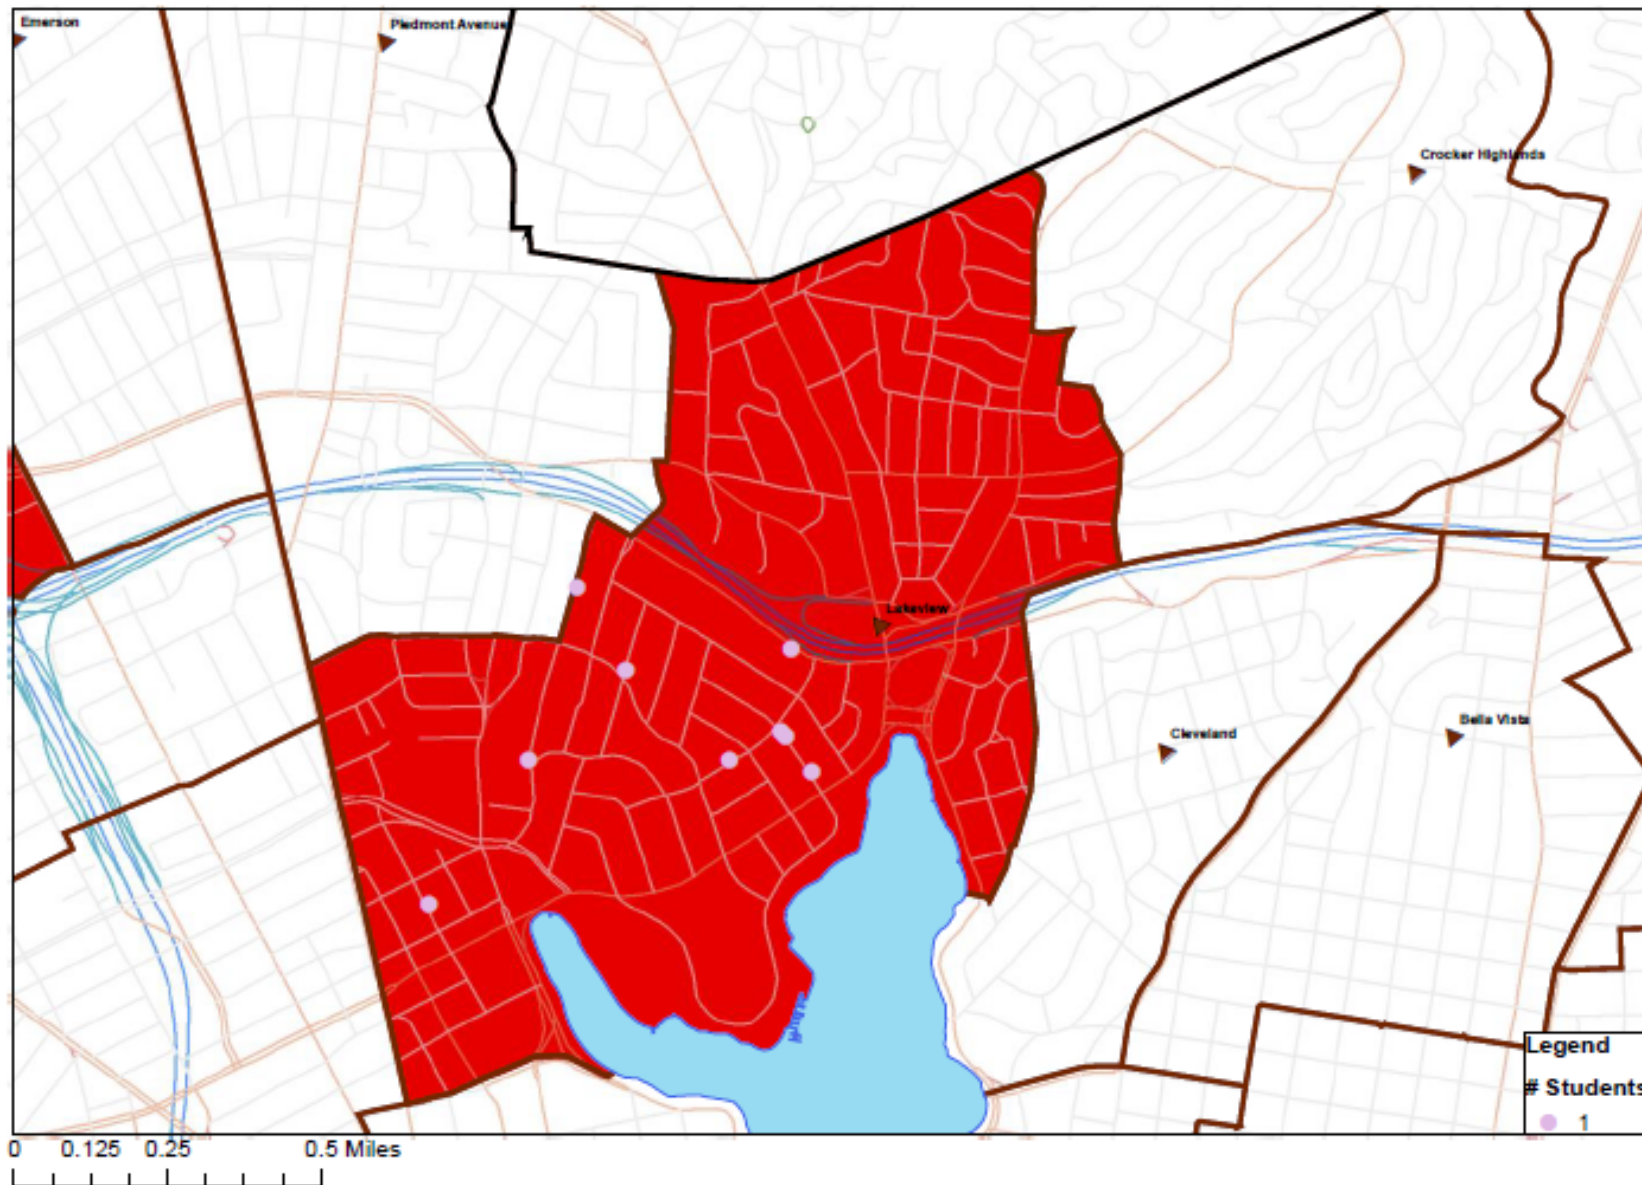

OAKLAND UNIFIED
SCHOOL DISTRICT

Community Schools, Thriving Students

Lakeview Attendance Area: 2011-12 K-4 students enrolled in Bella Vista (9 students)