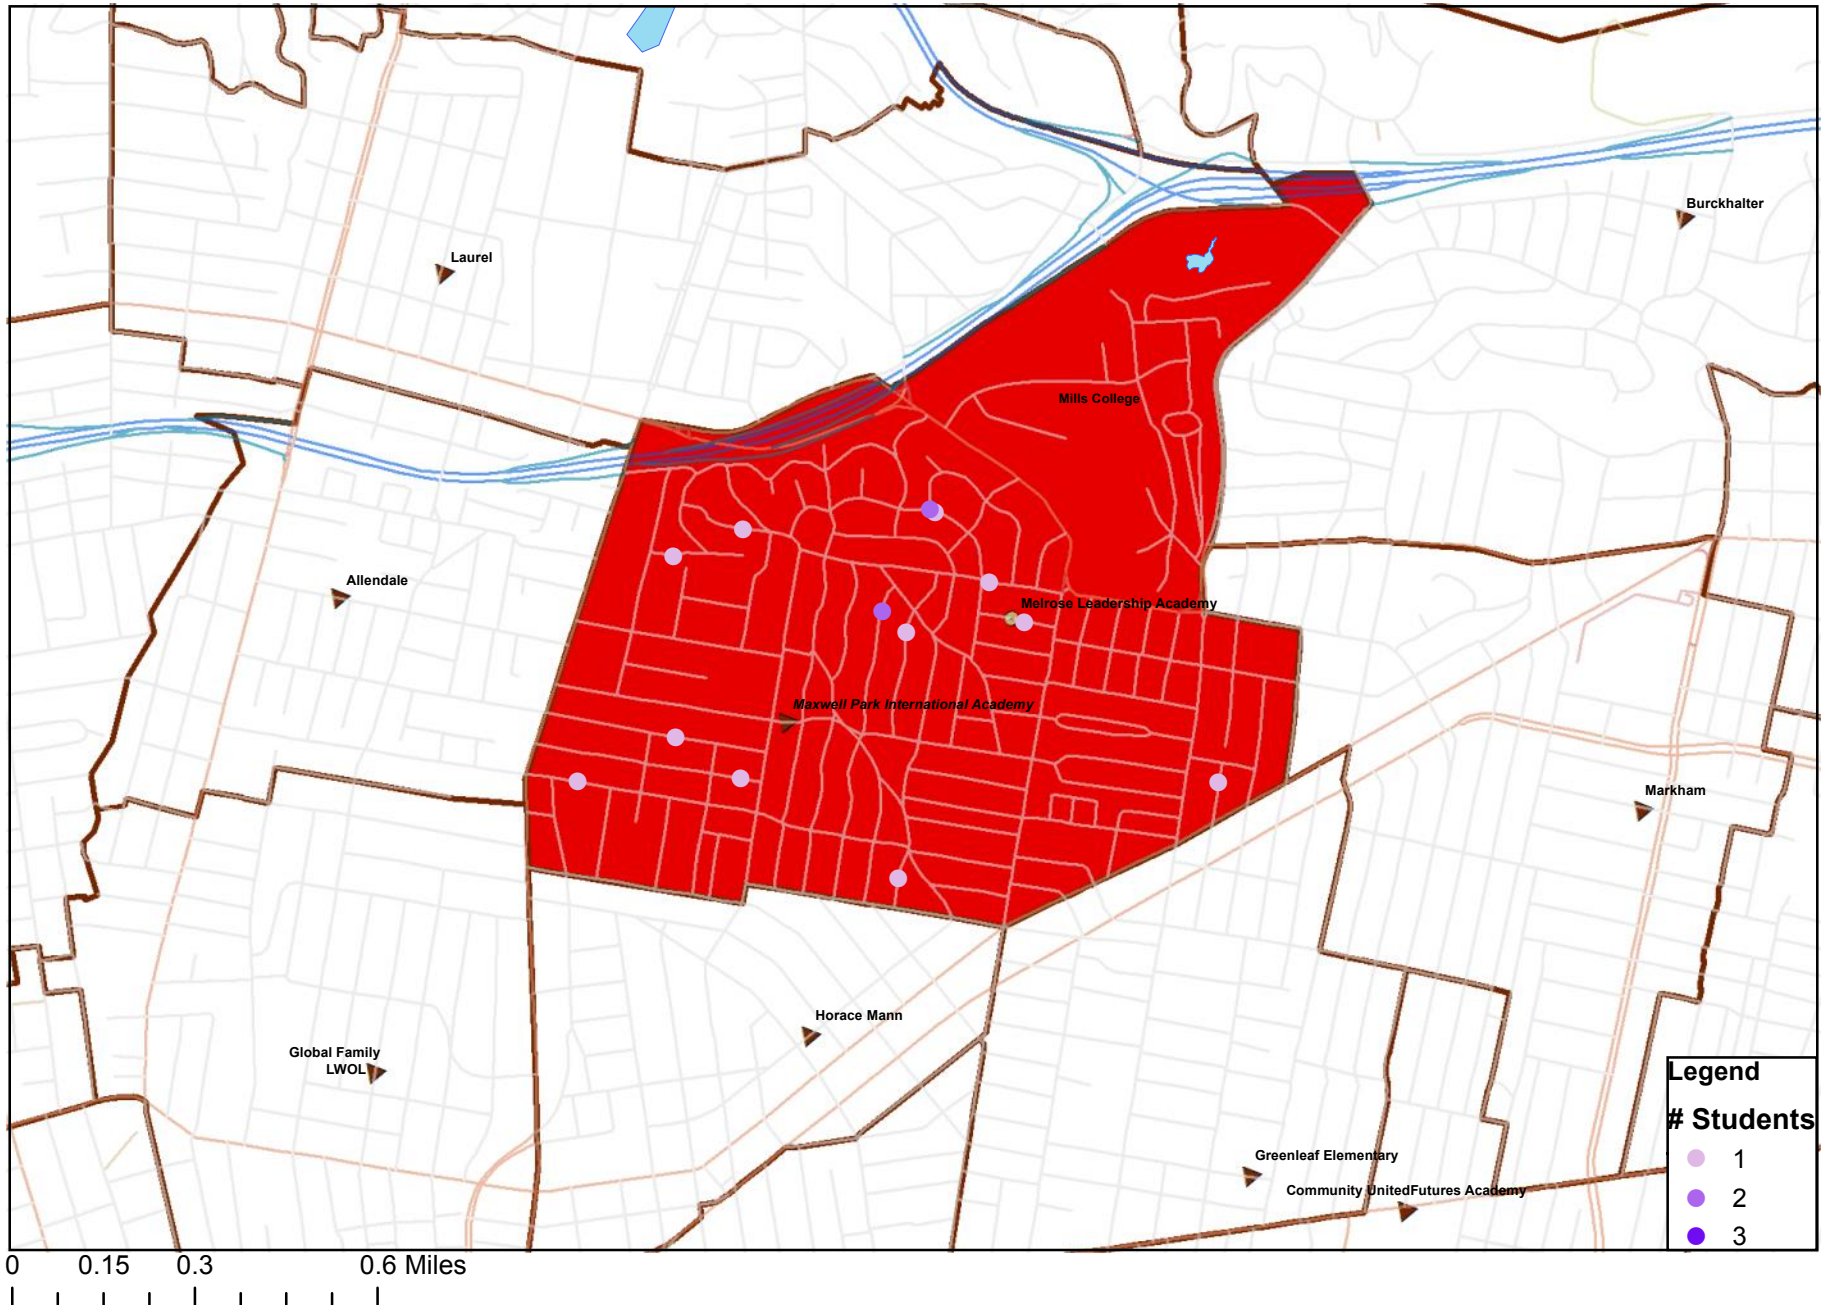

OAKLAND UNIFIED
SCHOOL DISTRICT

Community Schools, Thriving Students

Maxwell Park Attendance Area: 2011-12

K-4 students currently enrolled in HJ Kaiser (15 students)