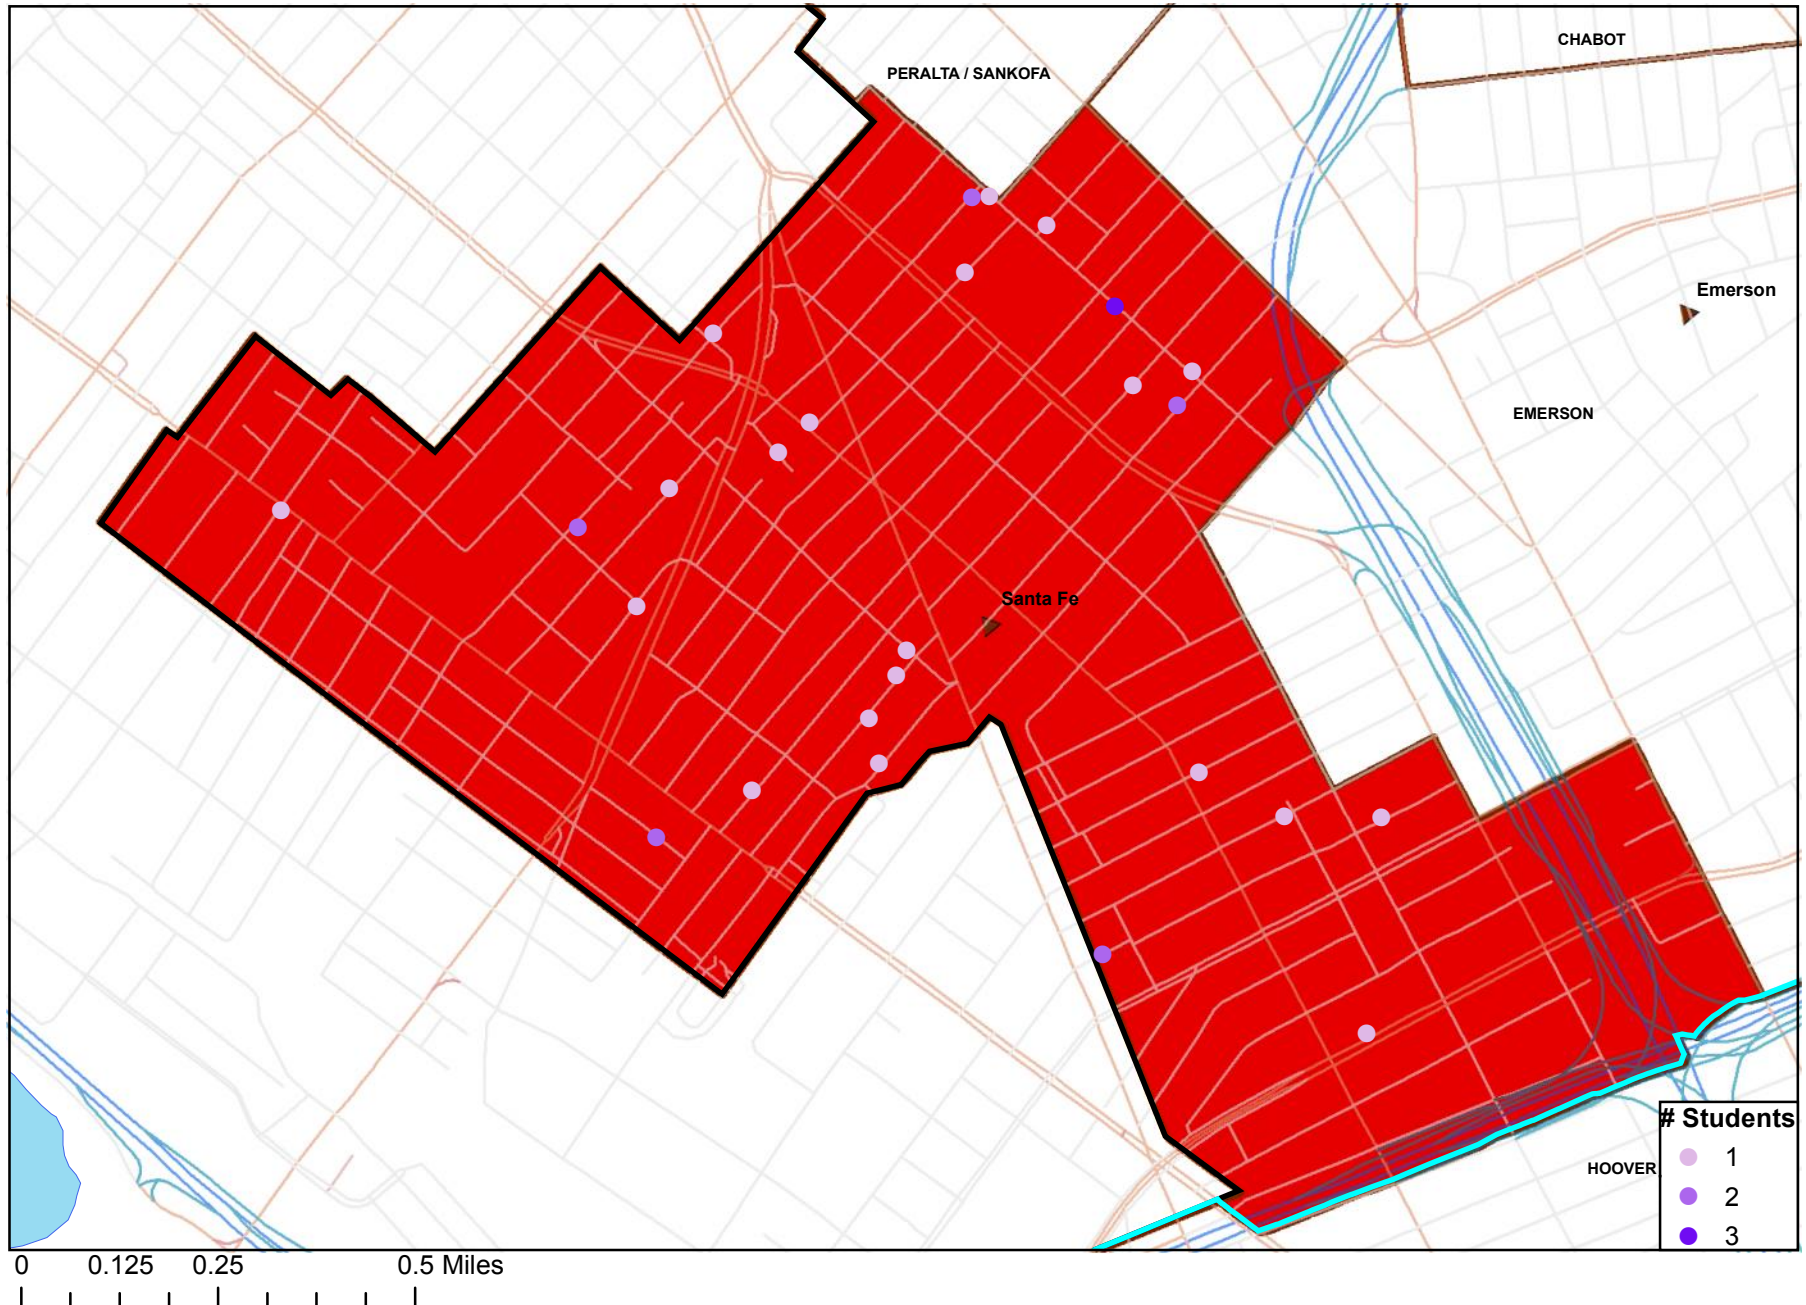

OAKLAND UNIFIED
SCHOOL DISTRICT

Community Schools, Thriving Students

Santa Fe Attendance Area: K-4 students currently enrolled in Peralta (33 students)