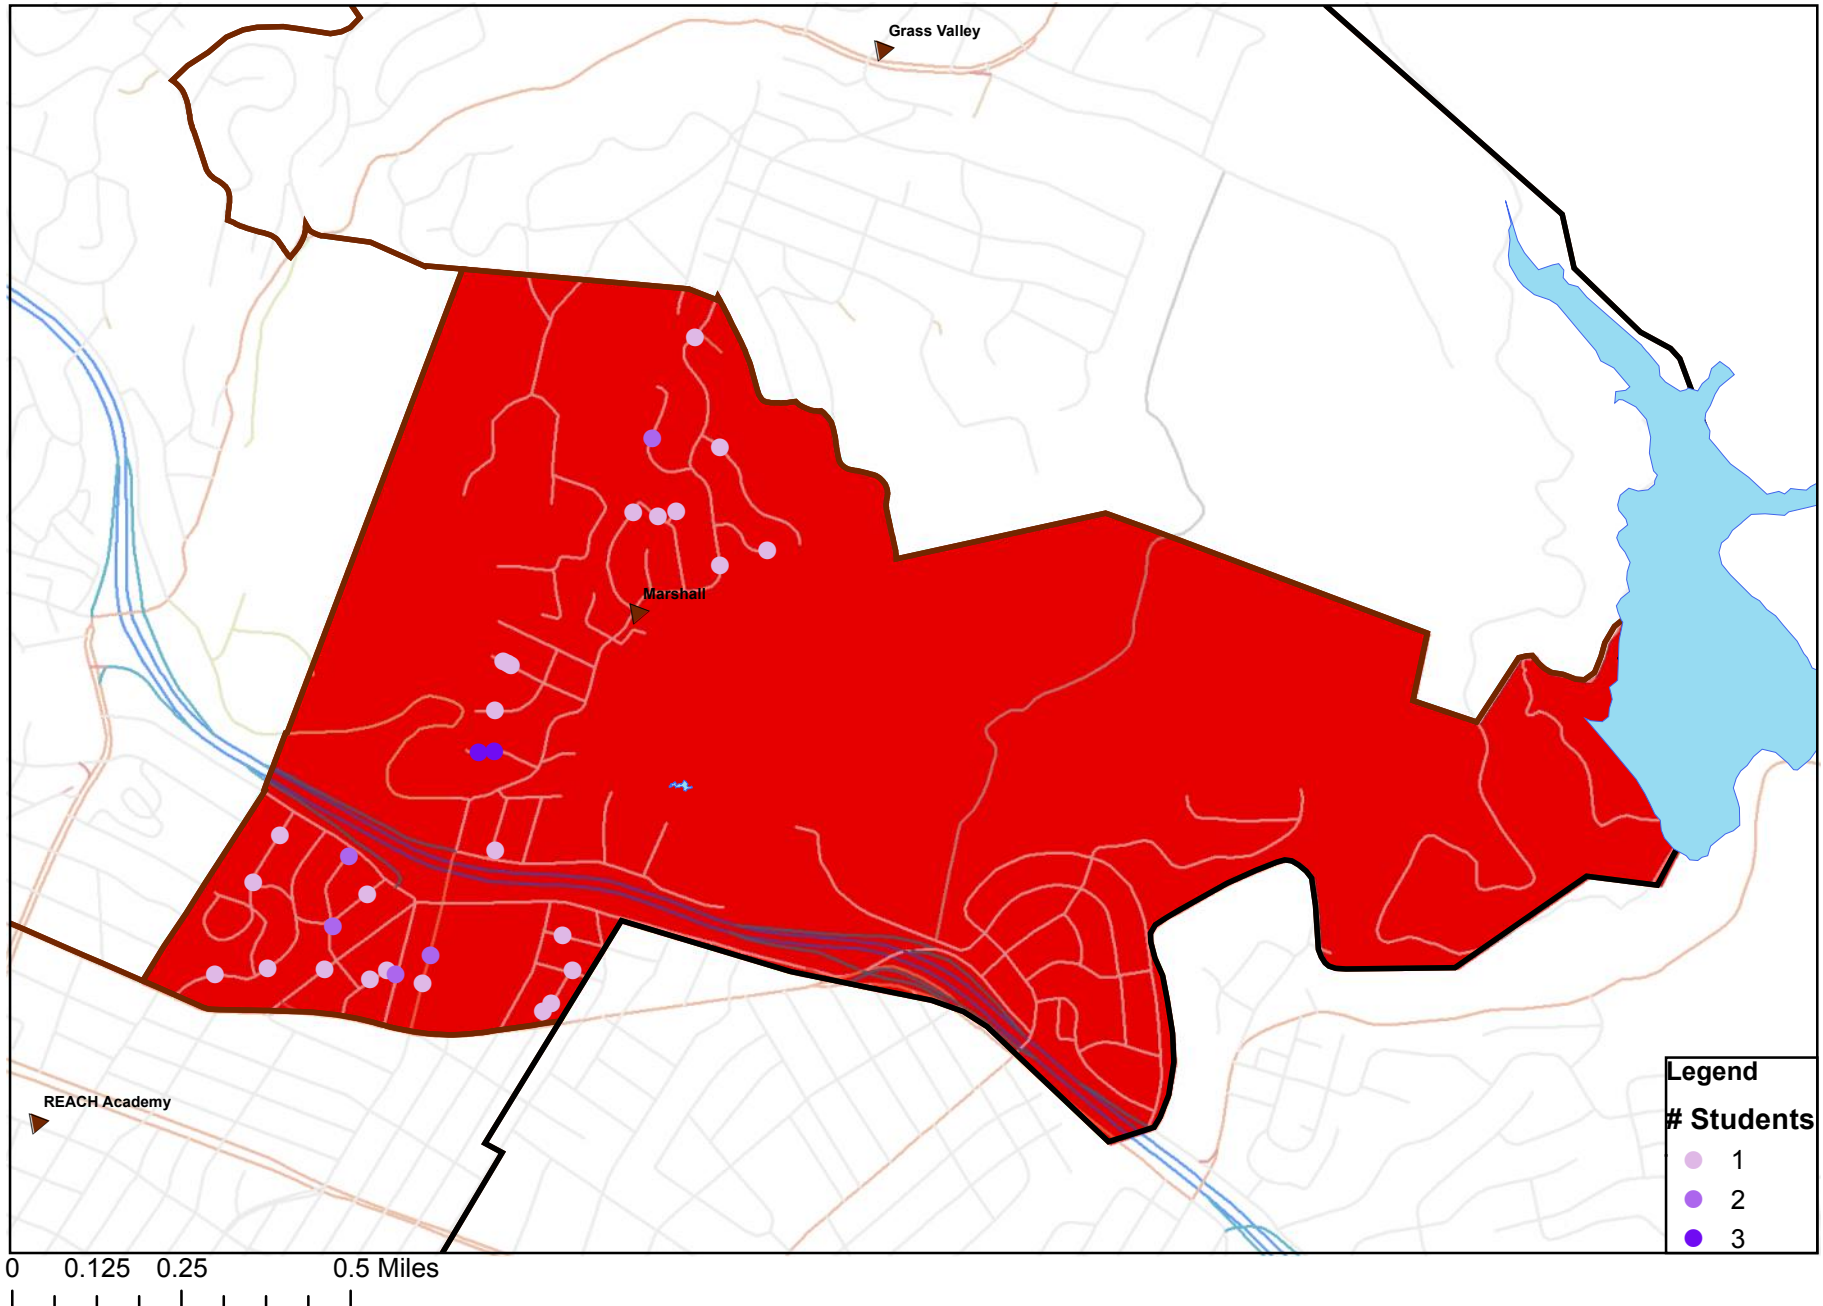

OAKLAND UNIFIED
SCHOOL DISTRICT

Community Schools, Thriving Students

Marshall Attendance Area: 2011-12 K-4 students enrolled in Marshall (41 students)