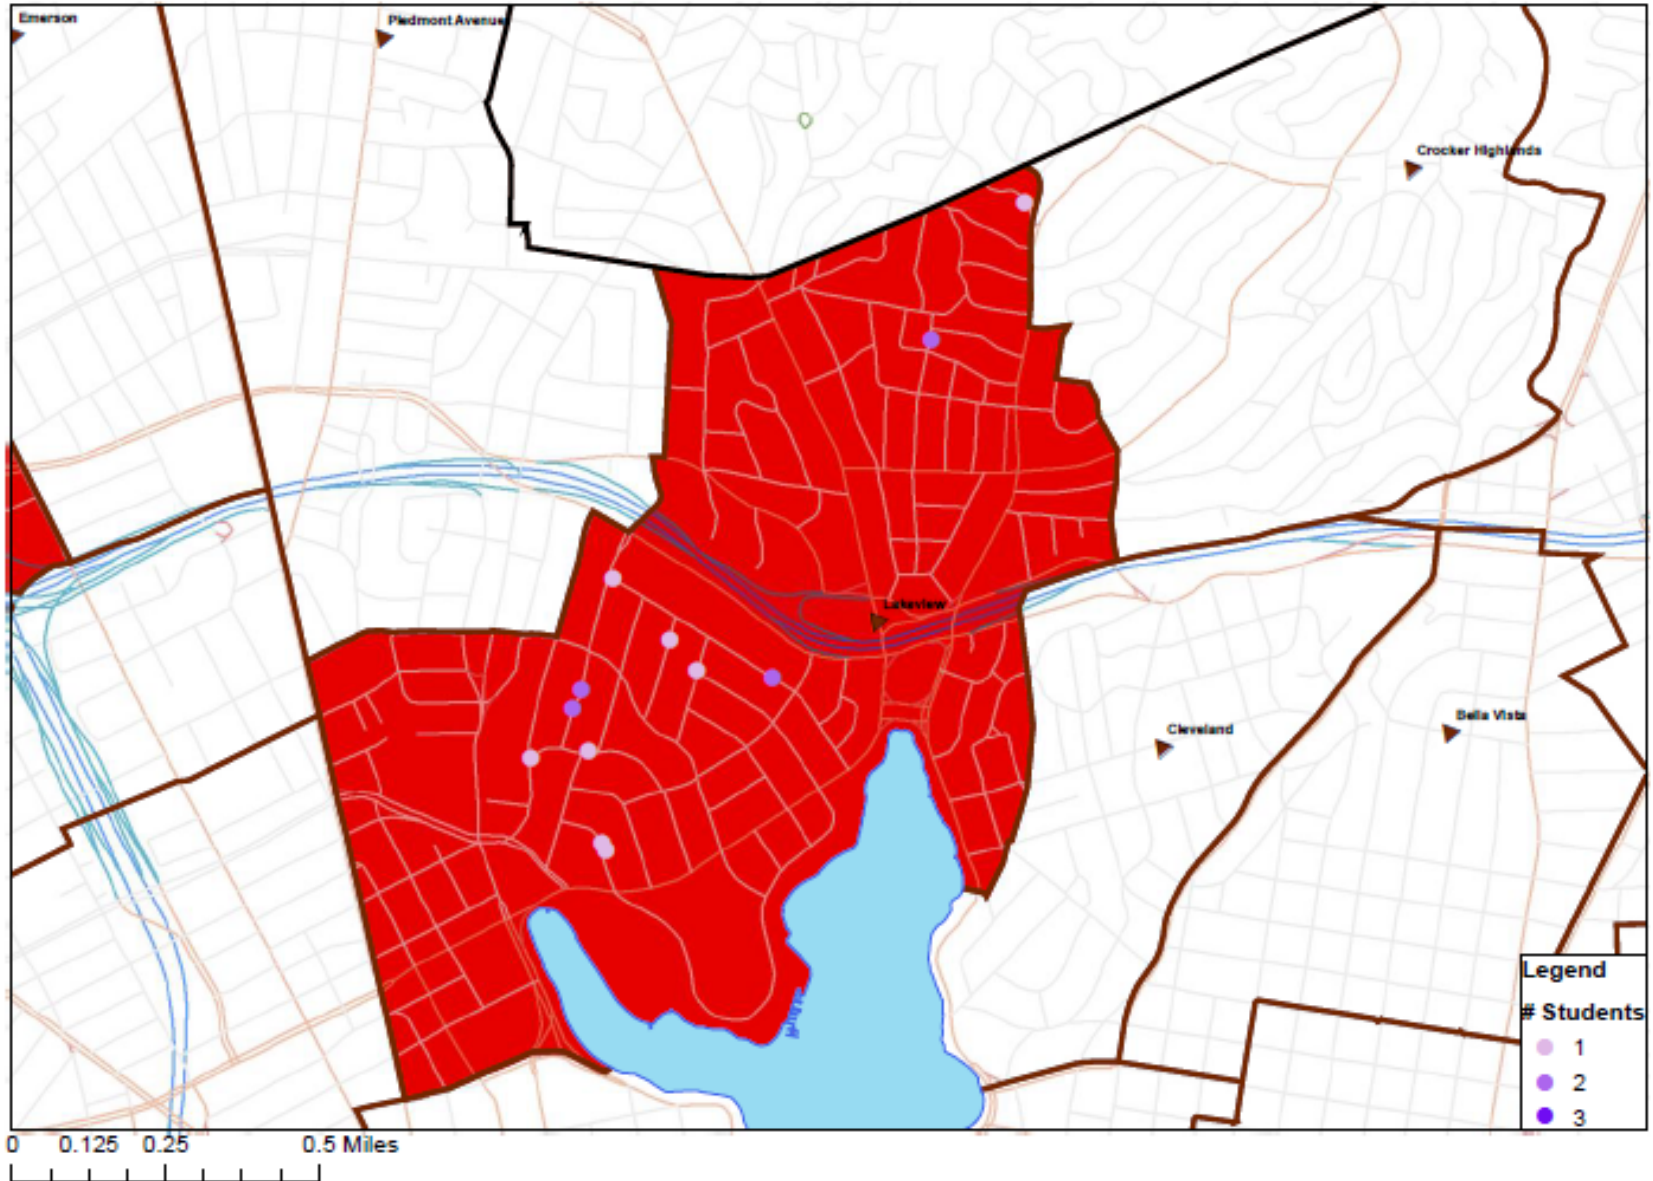

OAKLAND UNIFIED
SCHOOL DISTRICT

Community Schools, Thriving Students

Lakeview Attendance Area: 2011-12 K-4 students enrolled in HJ Kaiser (16 students)