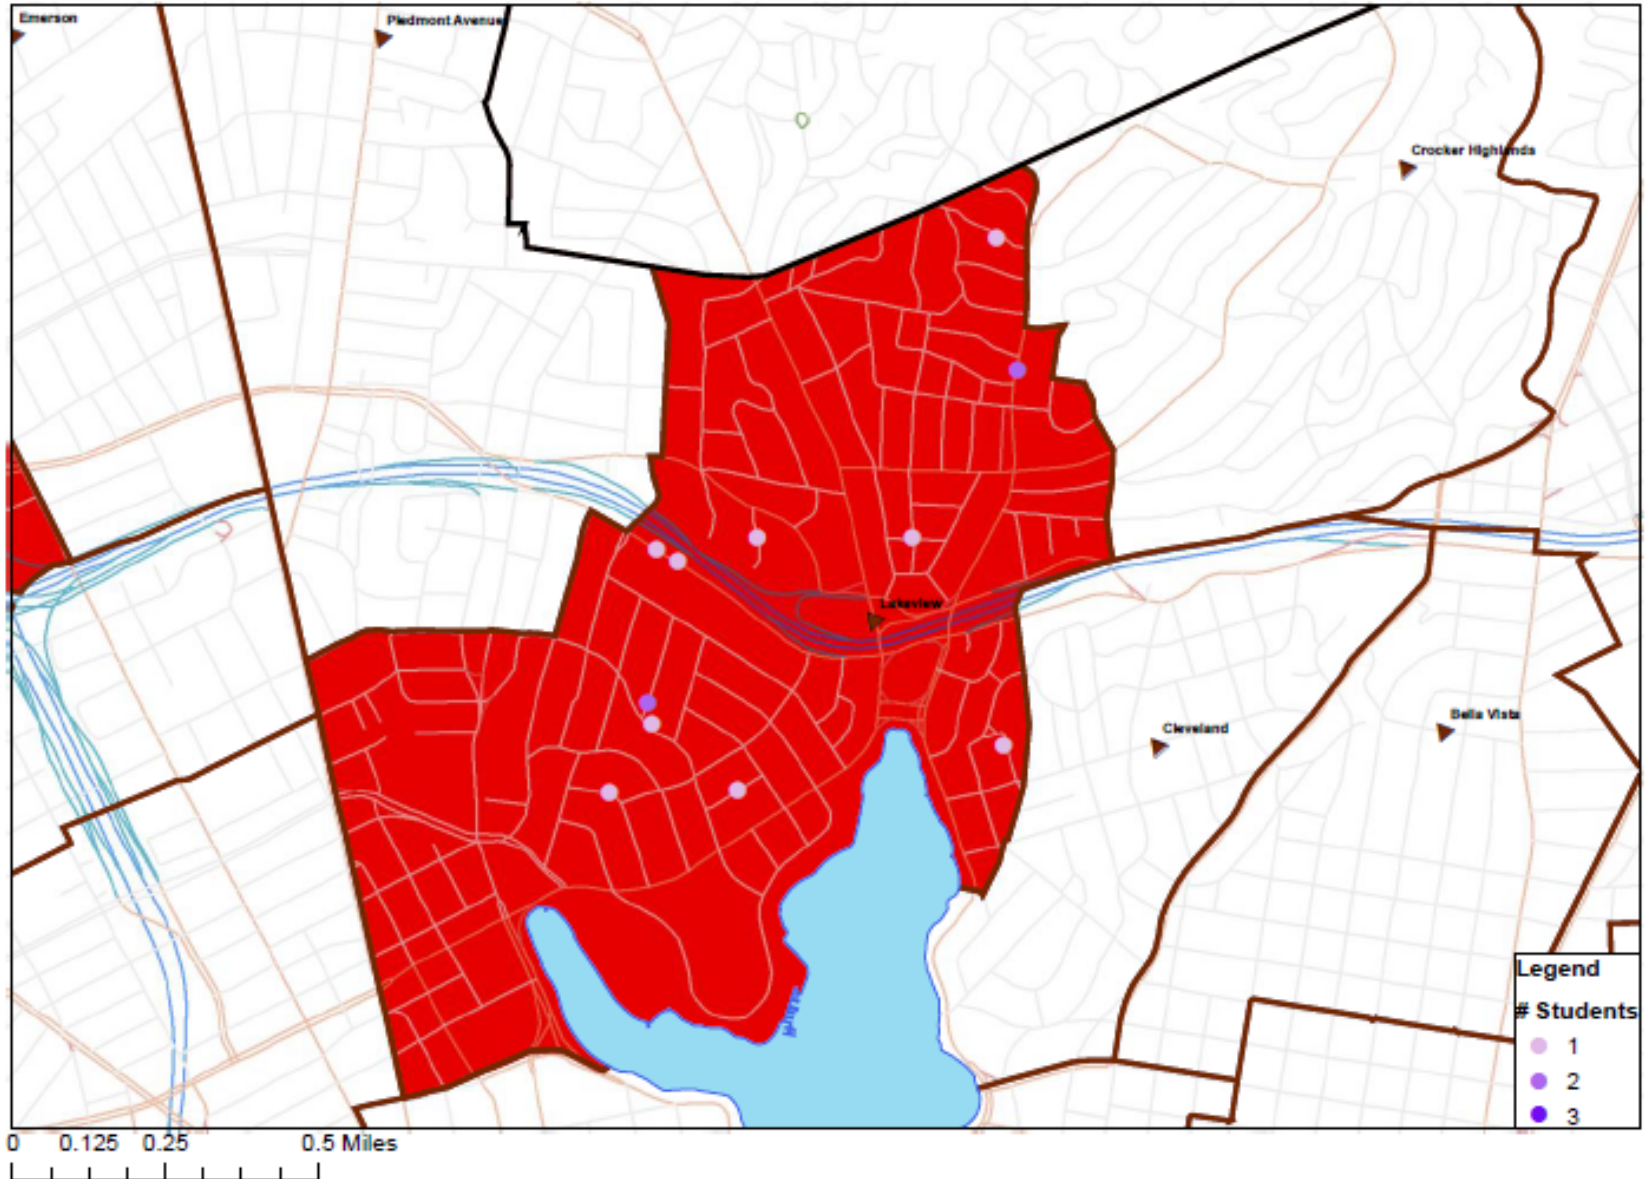

Lakeview Attendance Area: 2011-12

K-4 students enrolled in Glenview (13 students)