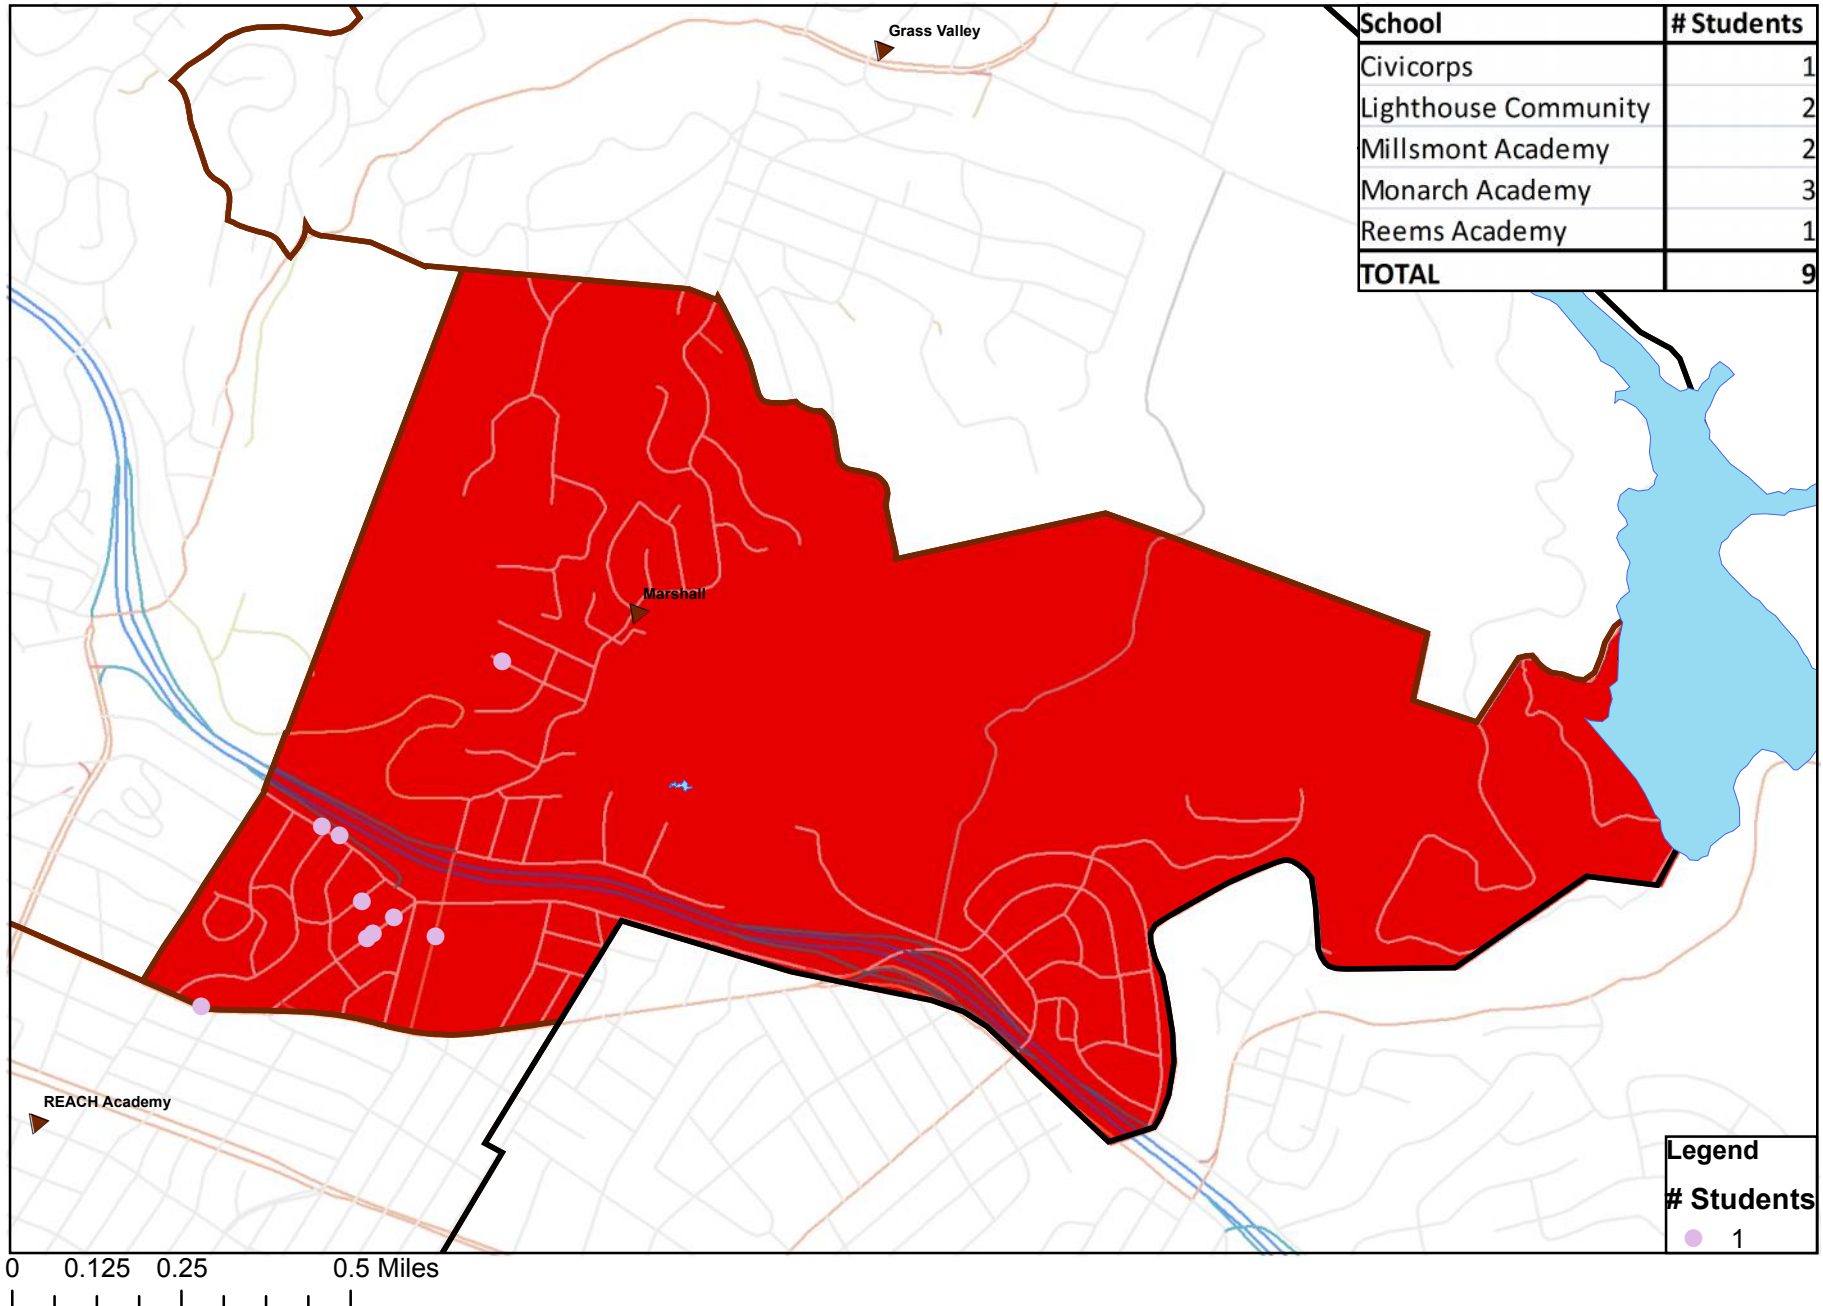

Marshall Attendance Area: 2010-11 K-4 students enrolled in Charter Schools (9 students)