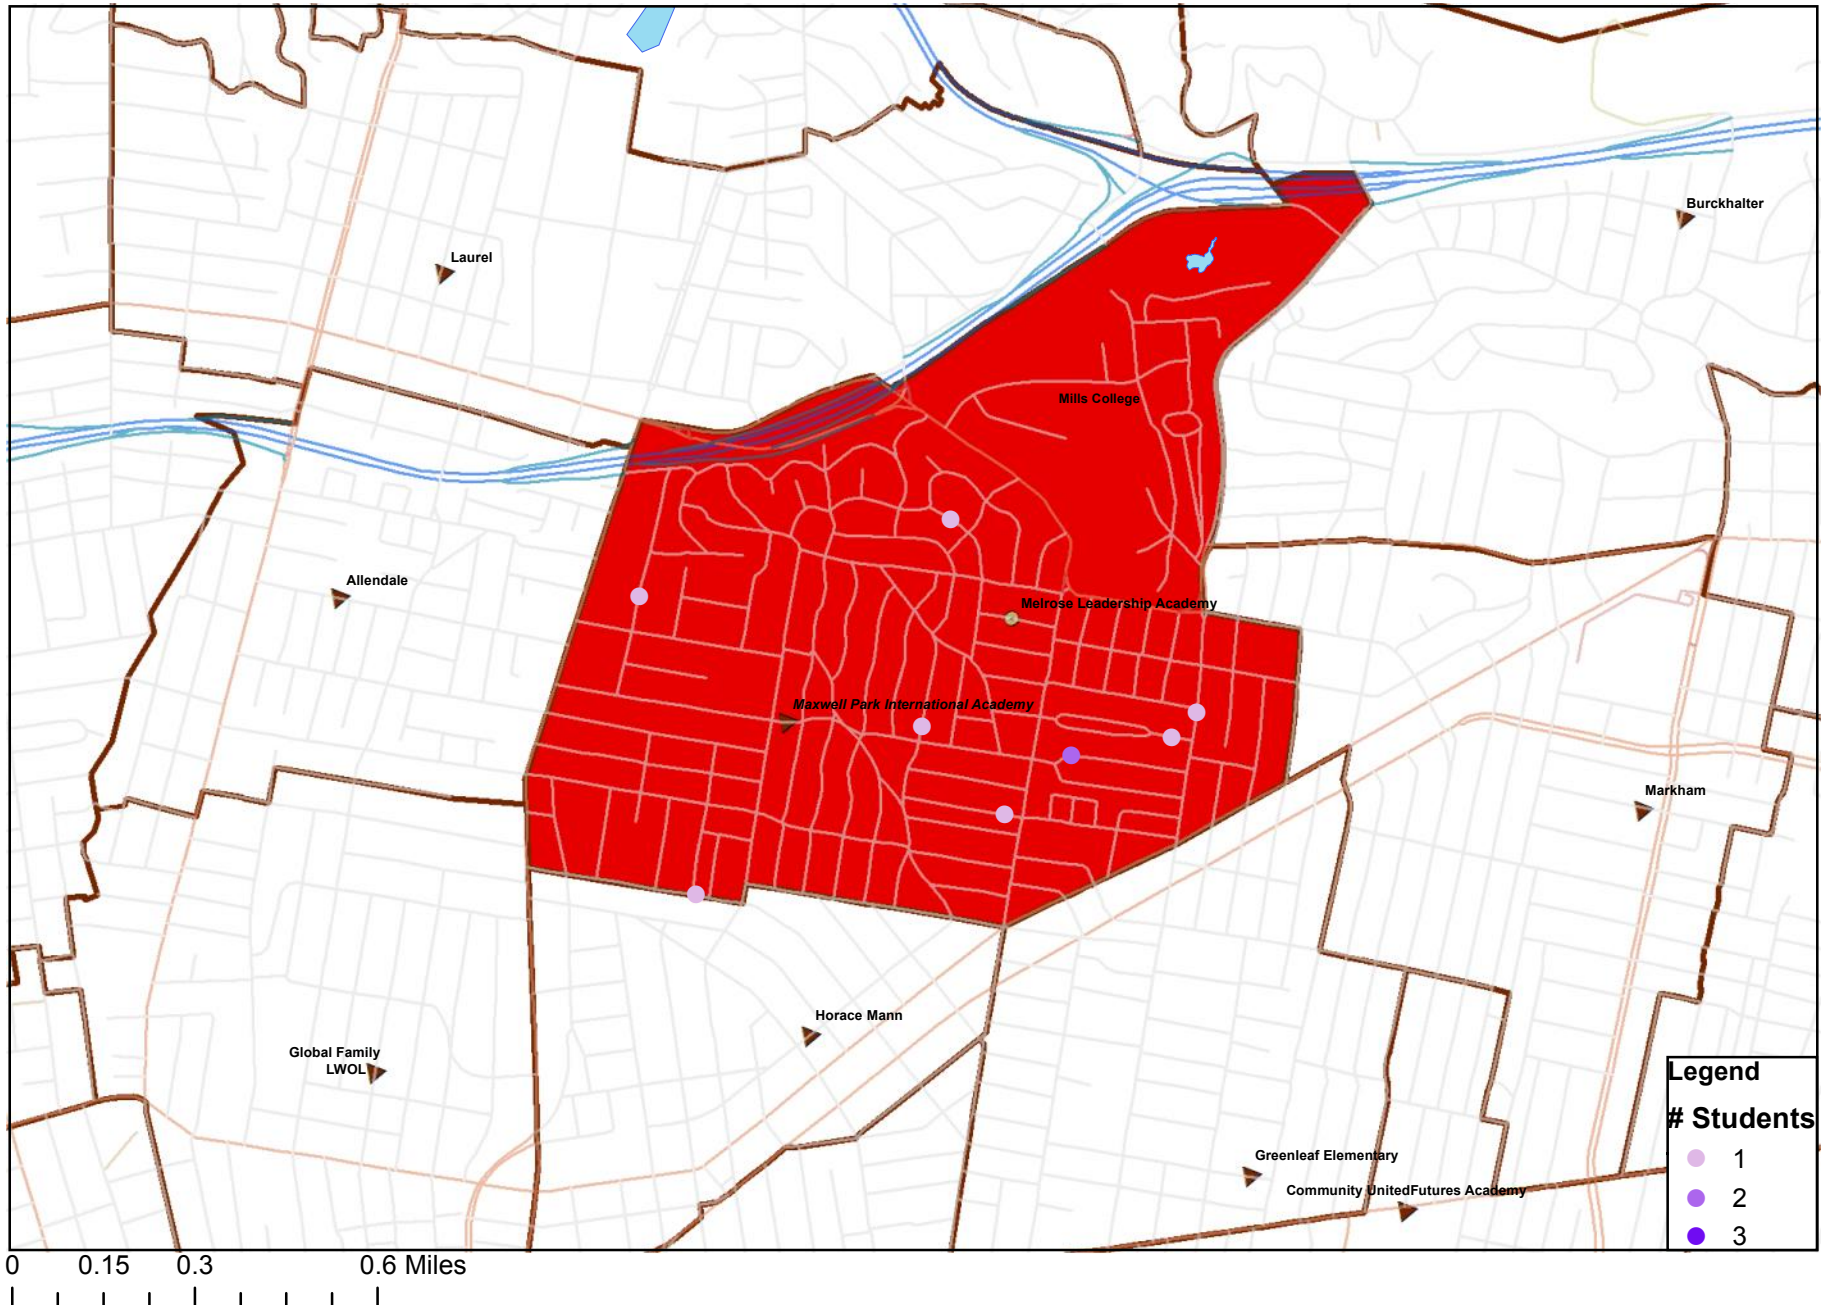

Maxwell Park Attendance Area: 2011-12

K-4 students currently enrolled in Fruitvale (9 students)