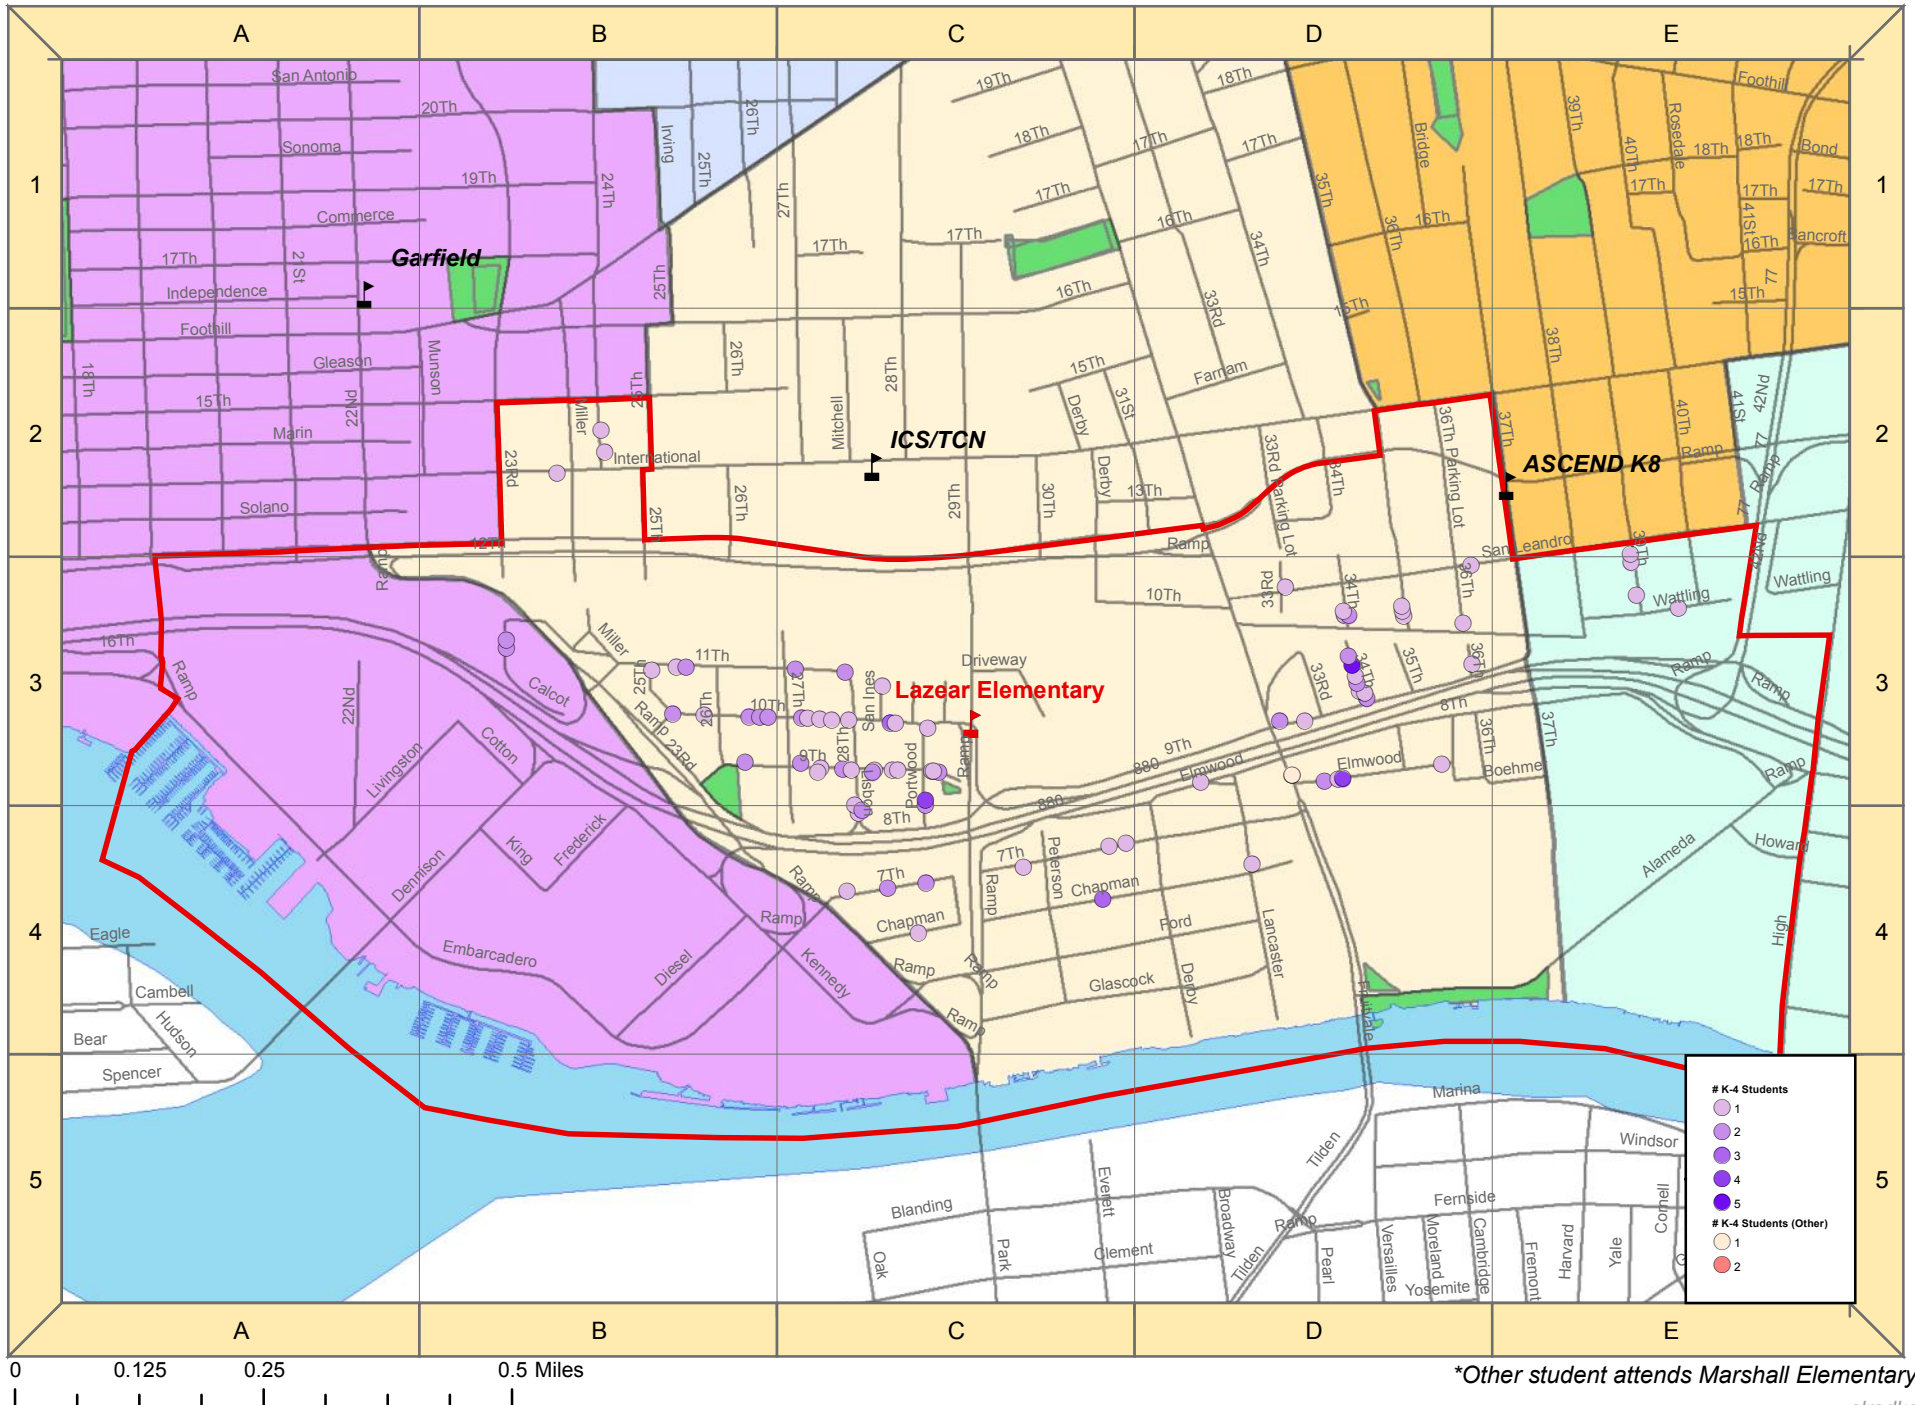

Reassigned students: Lazear Attendance Area Option 2

K-4 students currently enrolled in Lazear (118 students)

K-4 students currently enrolled in other closing schools (1 student)*

*Other student attends Marshall Elementary