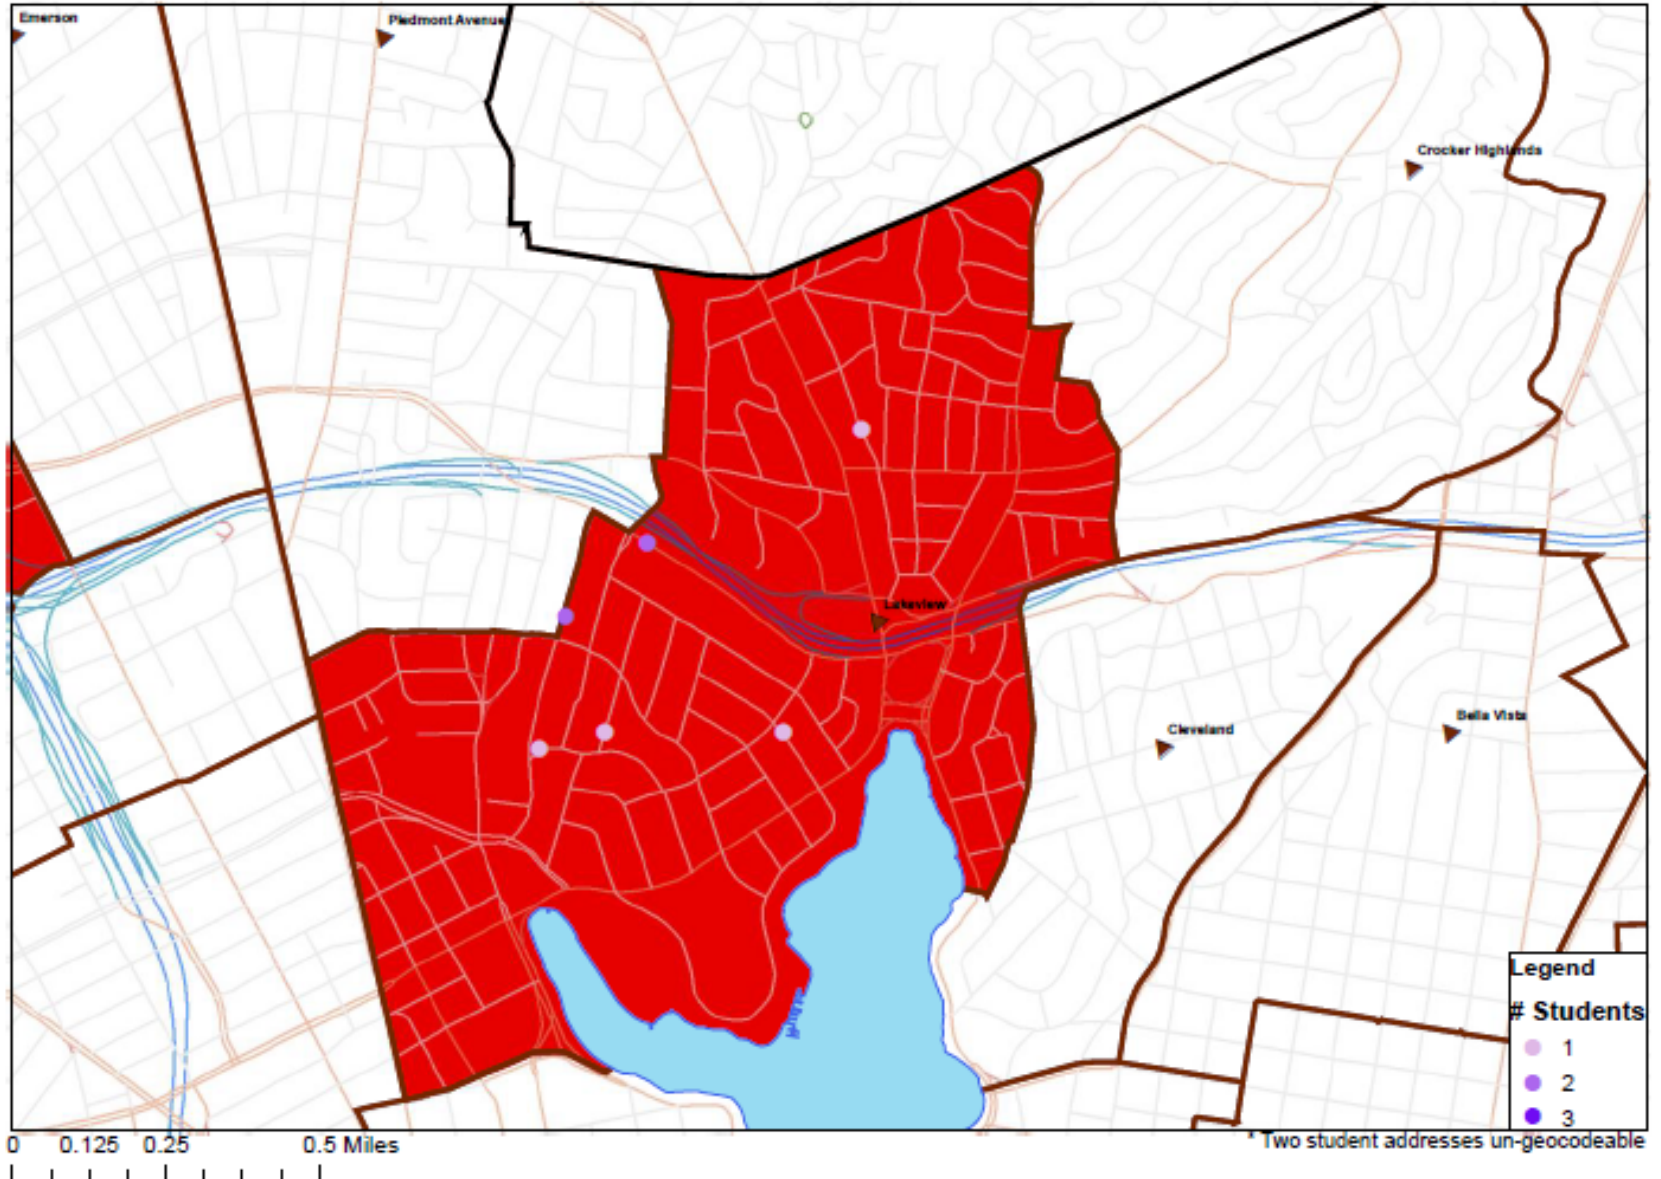

Lakeview Attendance Area: 2010-11

K-4 students enrolled in Charter Schools (10 students*)