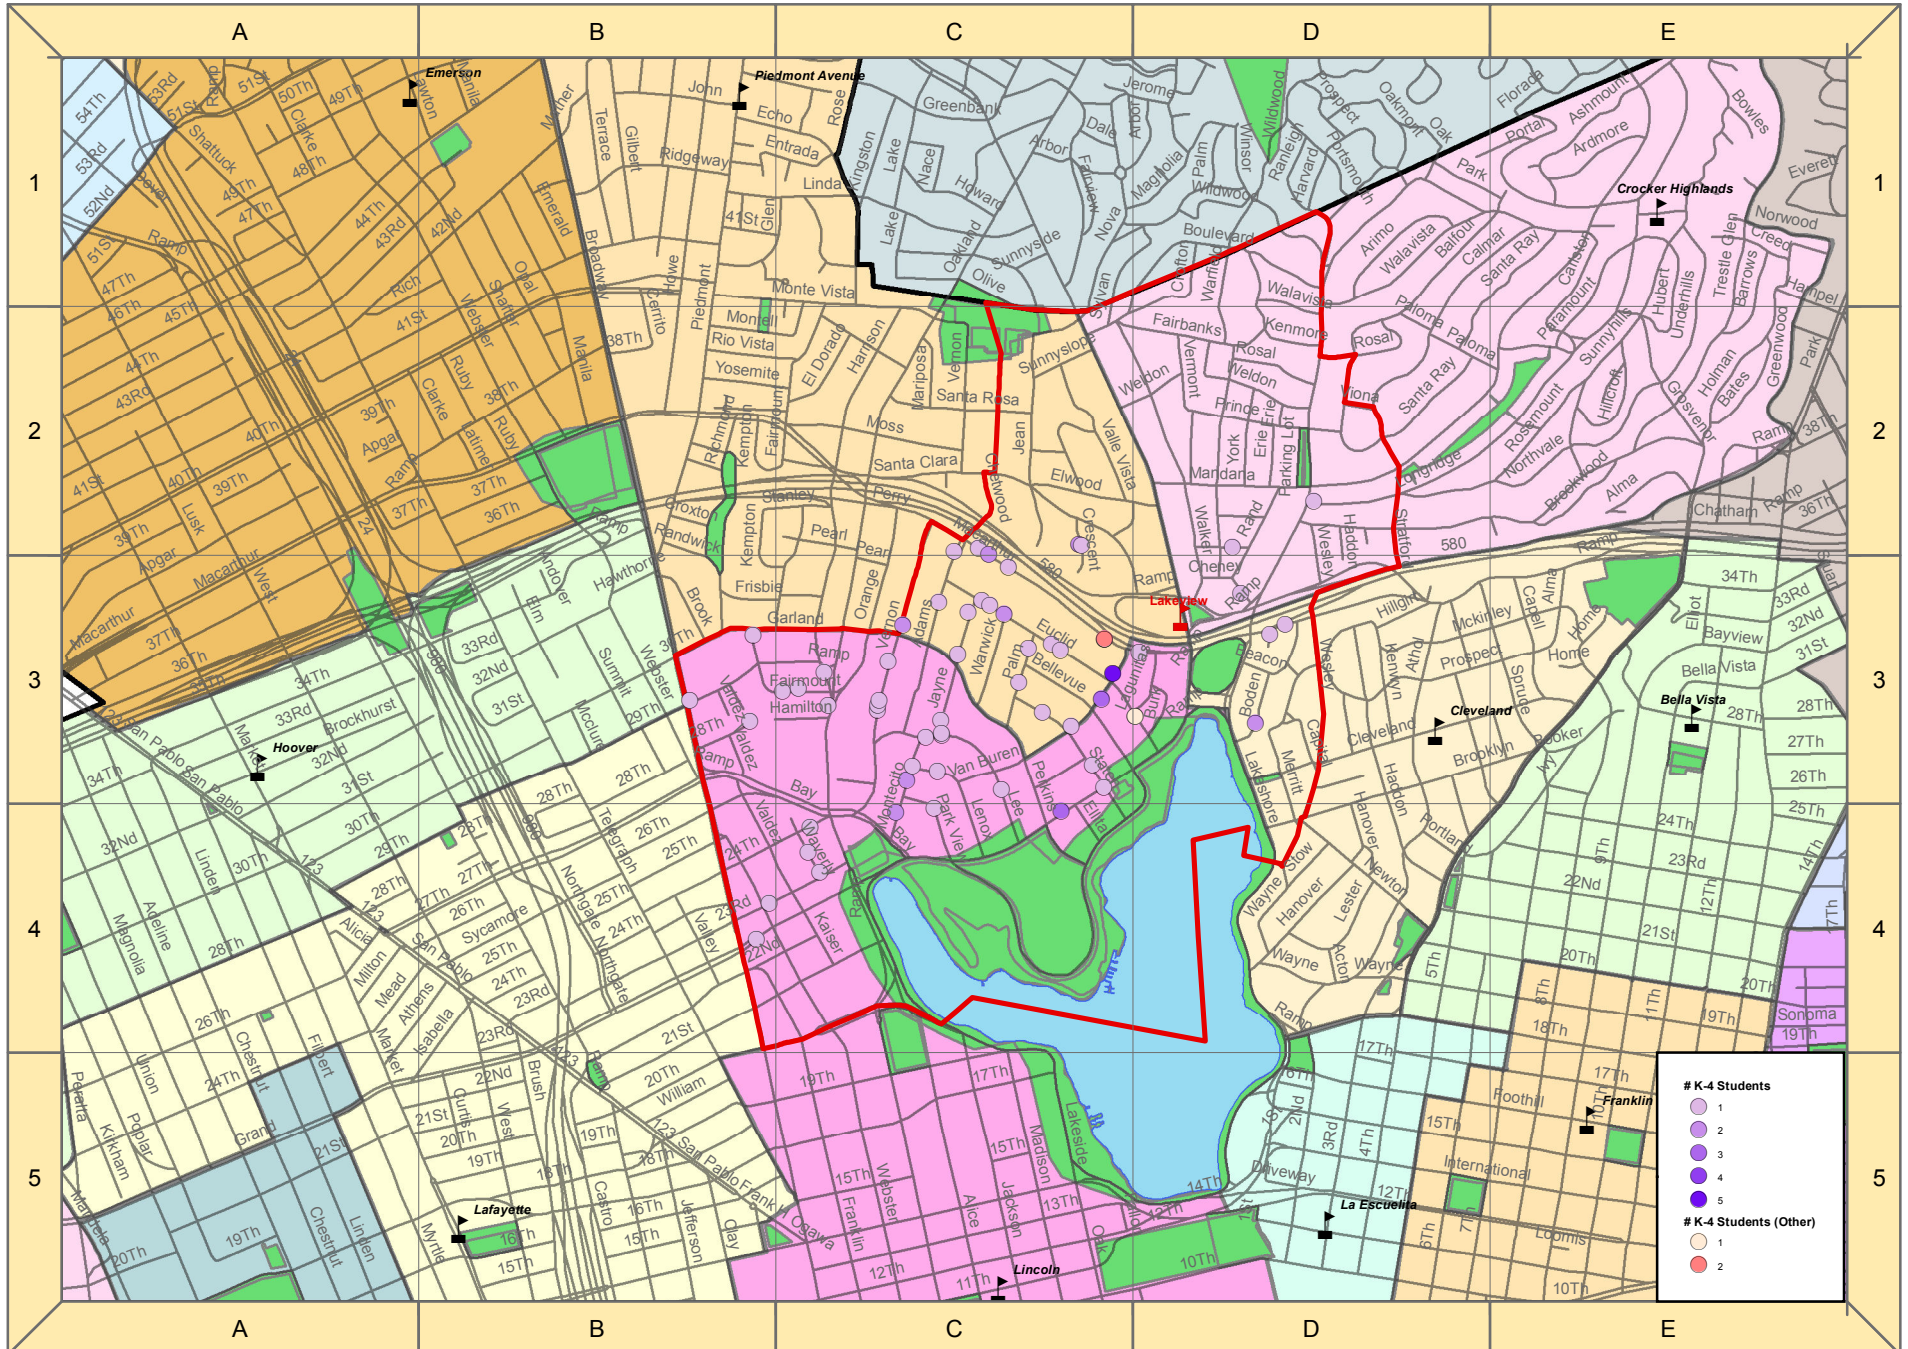

Reassigned students: Lakeview Attendance Area Option 1

K-4 students currently enrolled in Lakeview (74 students)

K-4 students currently enrolled in other closing schools (3 students)*

0 0.125 0.25 0.5 Miles

*Other students attend Marshall (1) & Maxwell Park (2)