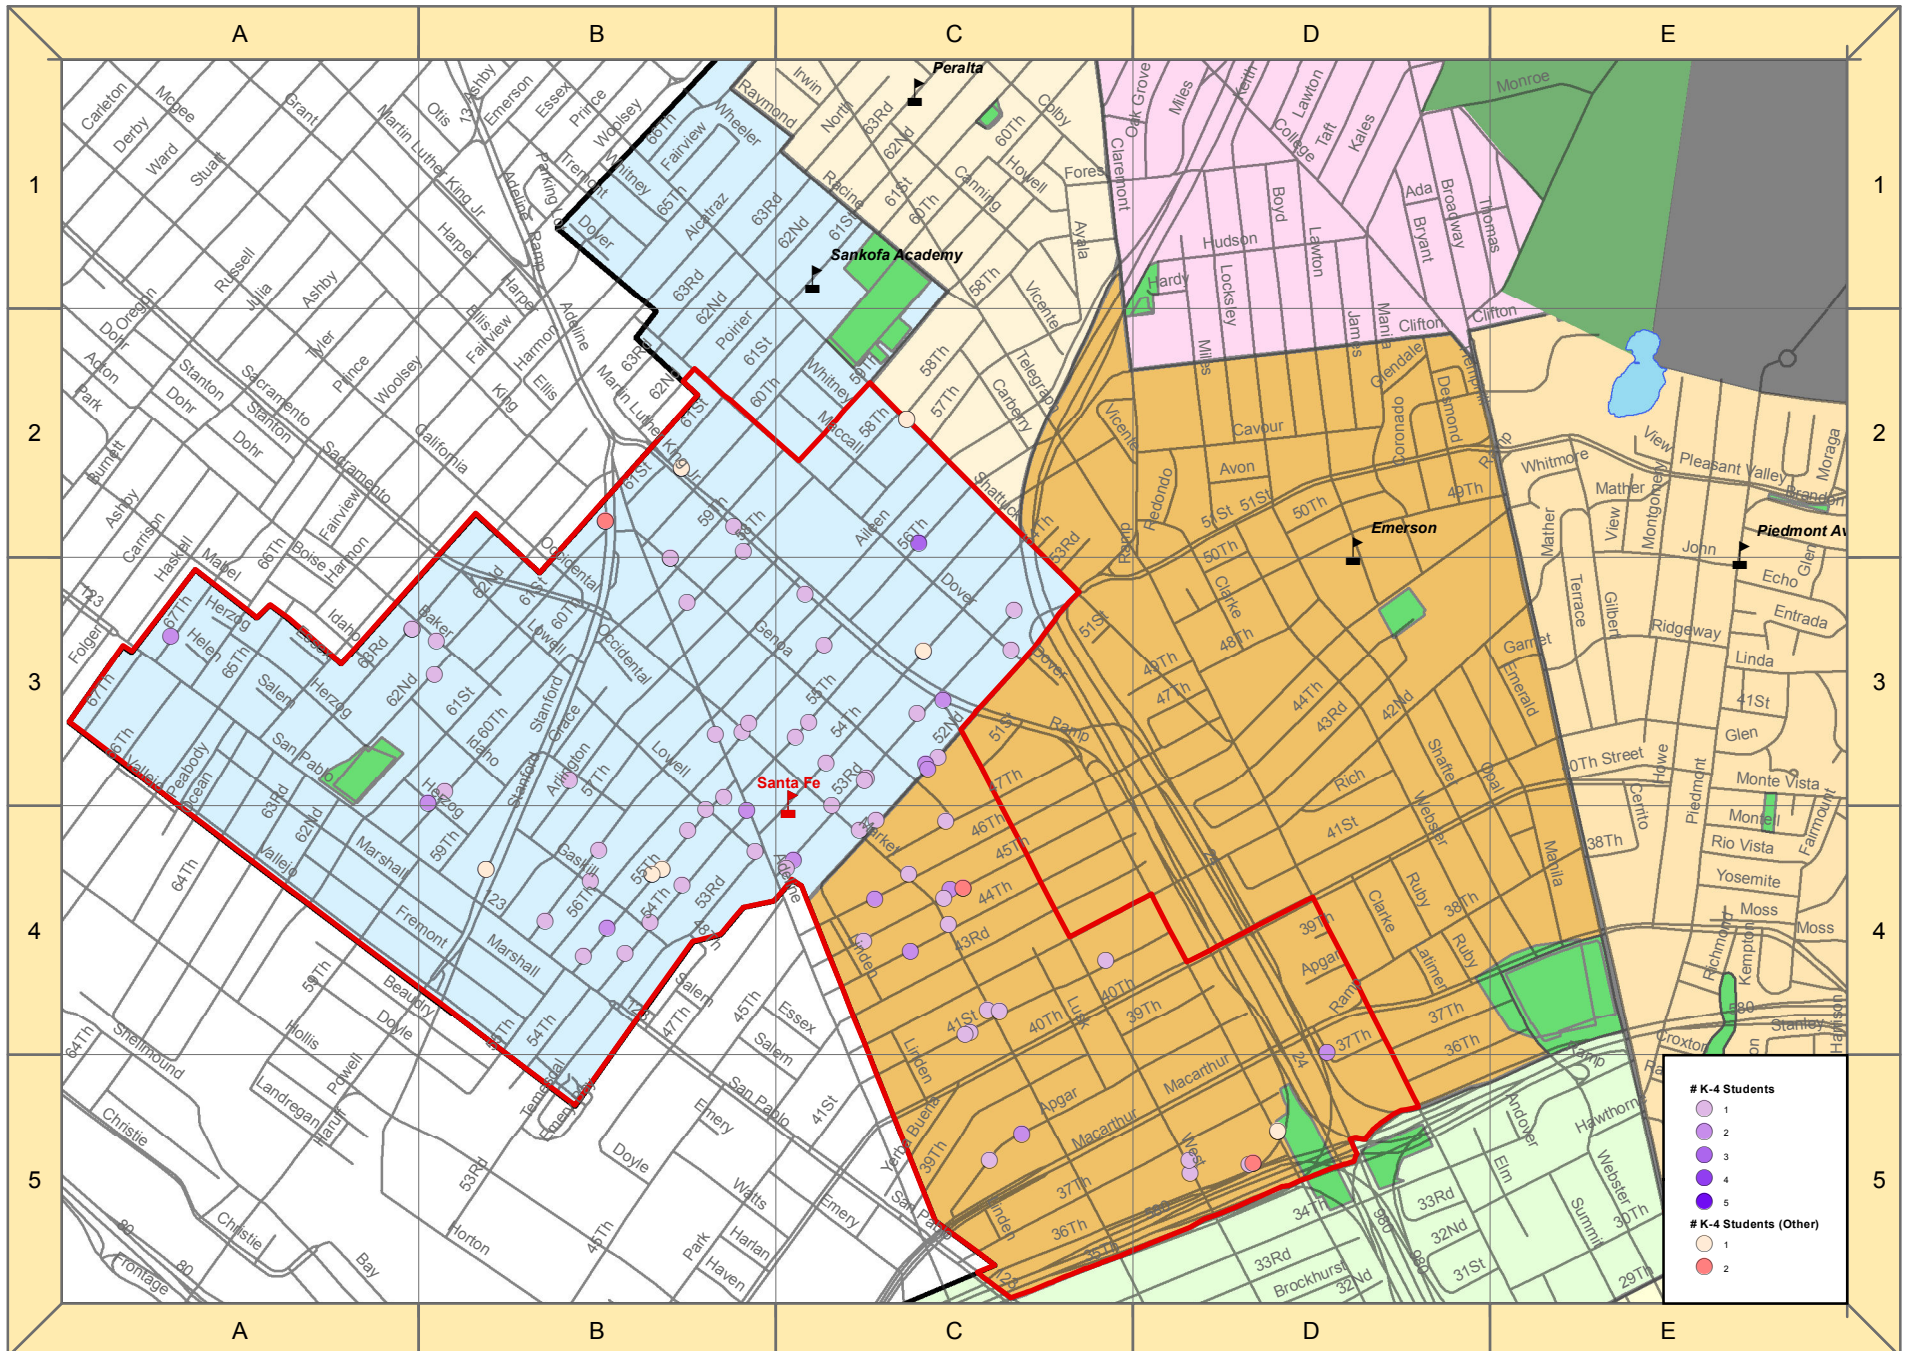

Reassigned students: Santa Fe Attendance Area Option 1

K-4 students currently enrolled in Santa Fe (92 students)

K-4 students currently enrolled in other closing schools (13 students)*

*Other students attend Marshall (1) & Lakeview (12)