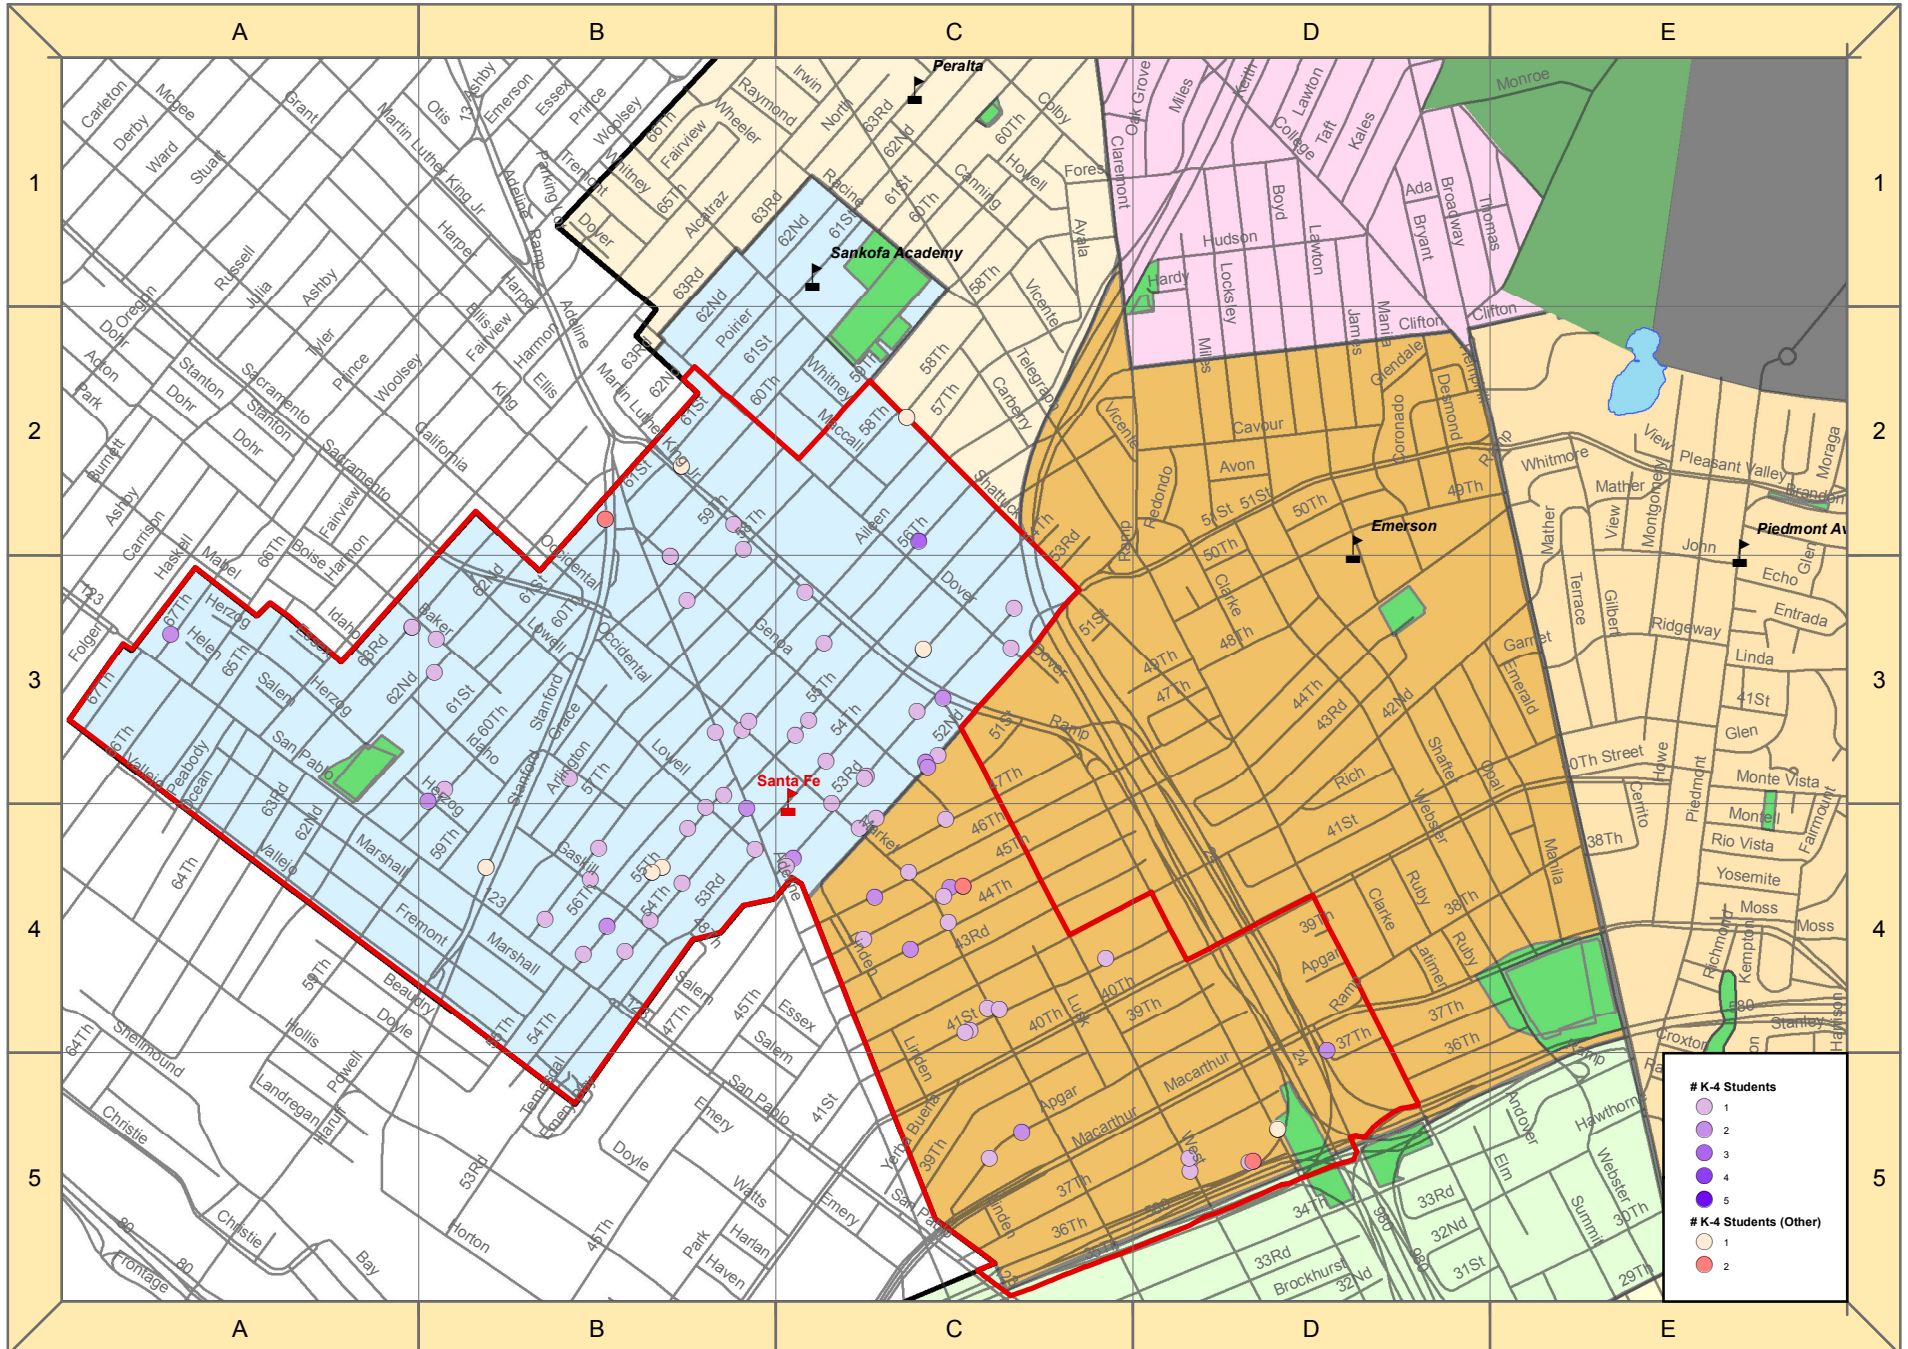

Reassigned students: Santa Fe Attendance Area Option 3

K-4 students currently enrolled in Santa Fe (92 students)

K-4 students currently enrolled in other closing schools (13 students)*

0 0.125 0.25 0.5 Miles

*Other students attend Marshall (1) & Lakeview (12)