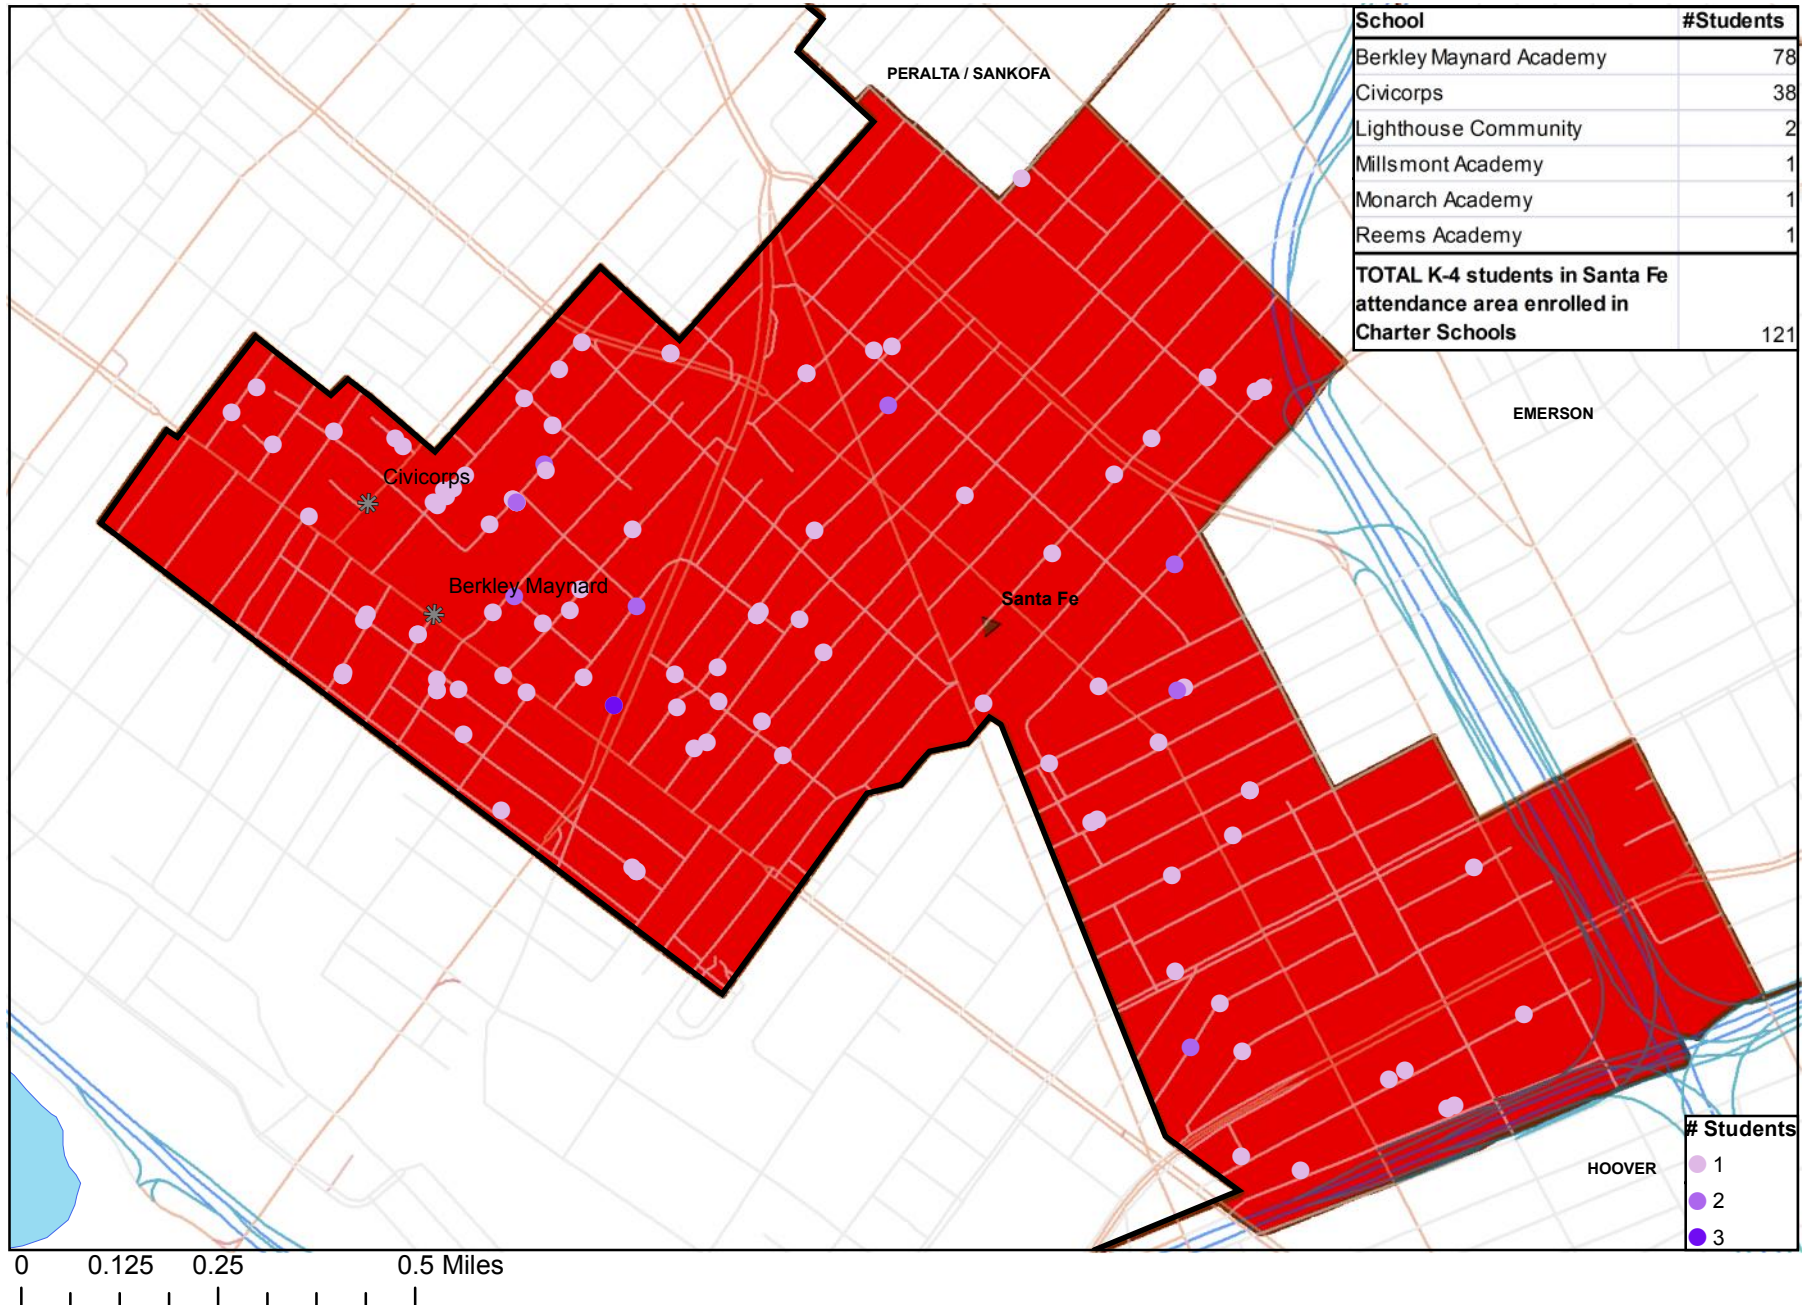

Santa Fe Attendance Area: 2010-2011

K-4 students currently enrolled in Charter Schools (121 students)

School	Hispanic or Latino of Any Race	American Indian or Alaska Native	Asian	Pacific Islander	Filipino	African American	White	Two or More Races & Not Reported	2010-11 Total
A Acorn Woodland Elementary	206	0	5	1	0	23	0	7	242
A Allendale Elementary	168	1	48	3	21	154	2	43	440
A Ascend	373	0	18	0	3	19	5	14	432
A Bella Vista Elementary	93	1	315	0	8	116	18	20	571
A Bridges Academy	362	2	4	0	0	9	7	4	388
A Brookfield Elementary	238	1	5	6	1	109	1	24	385
A Burckhalter Elementary	33	1	12	5	3	118	1	12	185
A Carl B. Munck Elementary	67	14	20	5	6	196	21	24	353
A Chabot Elementary	49	1	42	1	4	96	271	98	562
A Cleveland Elementary	23	1	210	2	2	63	35	24	360
A Community United Elementary	236	0	16	4	2	95	2	11	366
A Crocker Highlands Elementary	26	2	29	0	2	61	201	56	377
A East Oakland Pride Elementary	365	0	4	5	6	104	4	10	498
A Emerson Elementary	54	4	21	2	1	175	10	33	300
A Encompass Academy Elementary	202	0	4	8	0	50	1	6	271
A Esperanza Elementary	333	0	1	0	0	6	0	1	341
A Franklin Elementary	190	4	368	4	1	97	17	87	768
A Fred T. Korematsu Discovery Academy	264	0	2	2	0	60	3	14	345
A Fruitvale Elementary	193	5	71	2	8	170	13	44	506
A Futures Elementary	150	3	11	6	0	140	4	15	329
A Garfield Elementary	273	4	172	4	10	92	12	14	581
A Glenview Elementary	79	4	60	5	3	105	102	82	440
A Global Family	339	2	2	0	1	14	0	24	382
A Grass Valley Elementary	25	0	1	2	0	239	3	15	285
A Greenleaf Elementary	352	0	9	9	0	76	3	5	454
A Hillcrest Elementary	15	0	25	0	2	13	216	57	328
A Hoover Elementary	107	2	10	3	0	167	4	37	330
A Horace Mann Elementary	164	1	11	26	0	115	5	22	344
A Howard Elementary	31	0	8	2	1	152	5	4	203
A International Community	262	0	14	0	5	10	4	10	305
A Joaquin Miller Elementary	31	0	25	1	4	51	230	38	380
A Kaiser Elementary	26	1	24	1	1	94	74	51	272
A La Escuelita Elementary	169	1	36	0	4	19	1	20	250
A Lafayette Elementary	79	0	9	0	4	182	7	36	317
A Lakeview Elementary	30	0	18	6	7	216	5	35	317
A Laurel Elementary	111	1	190	2	4	156	17	39	520