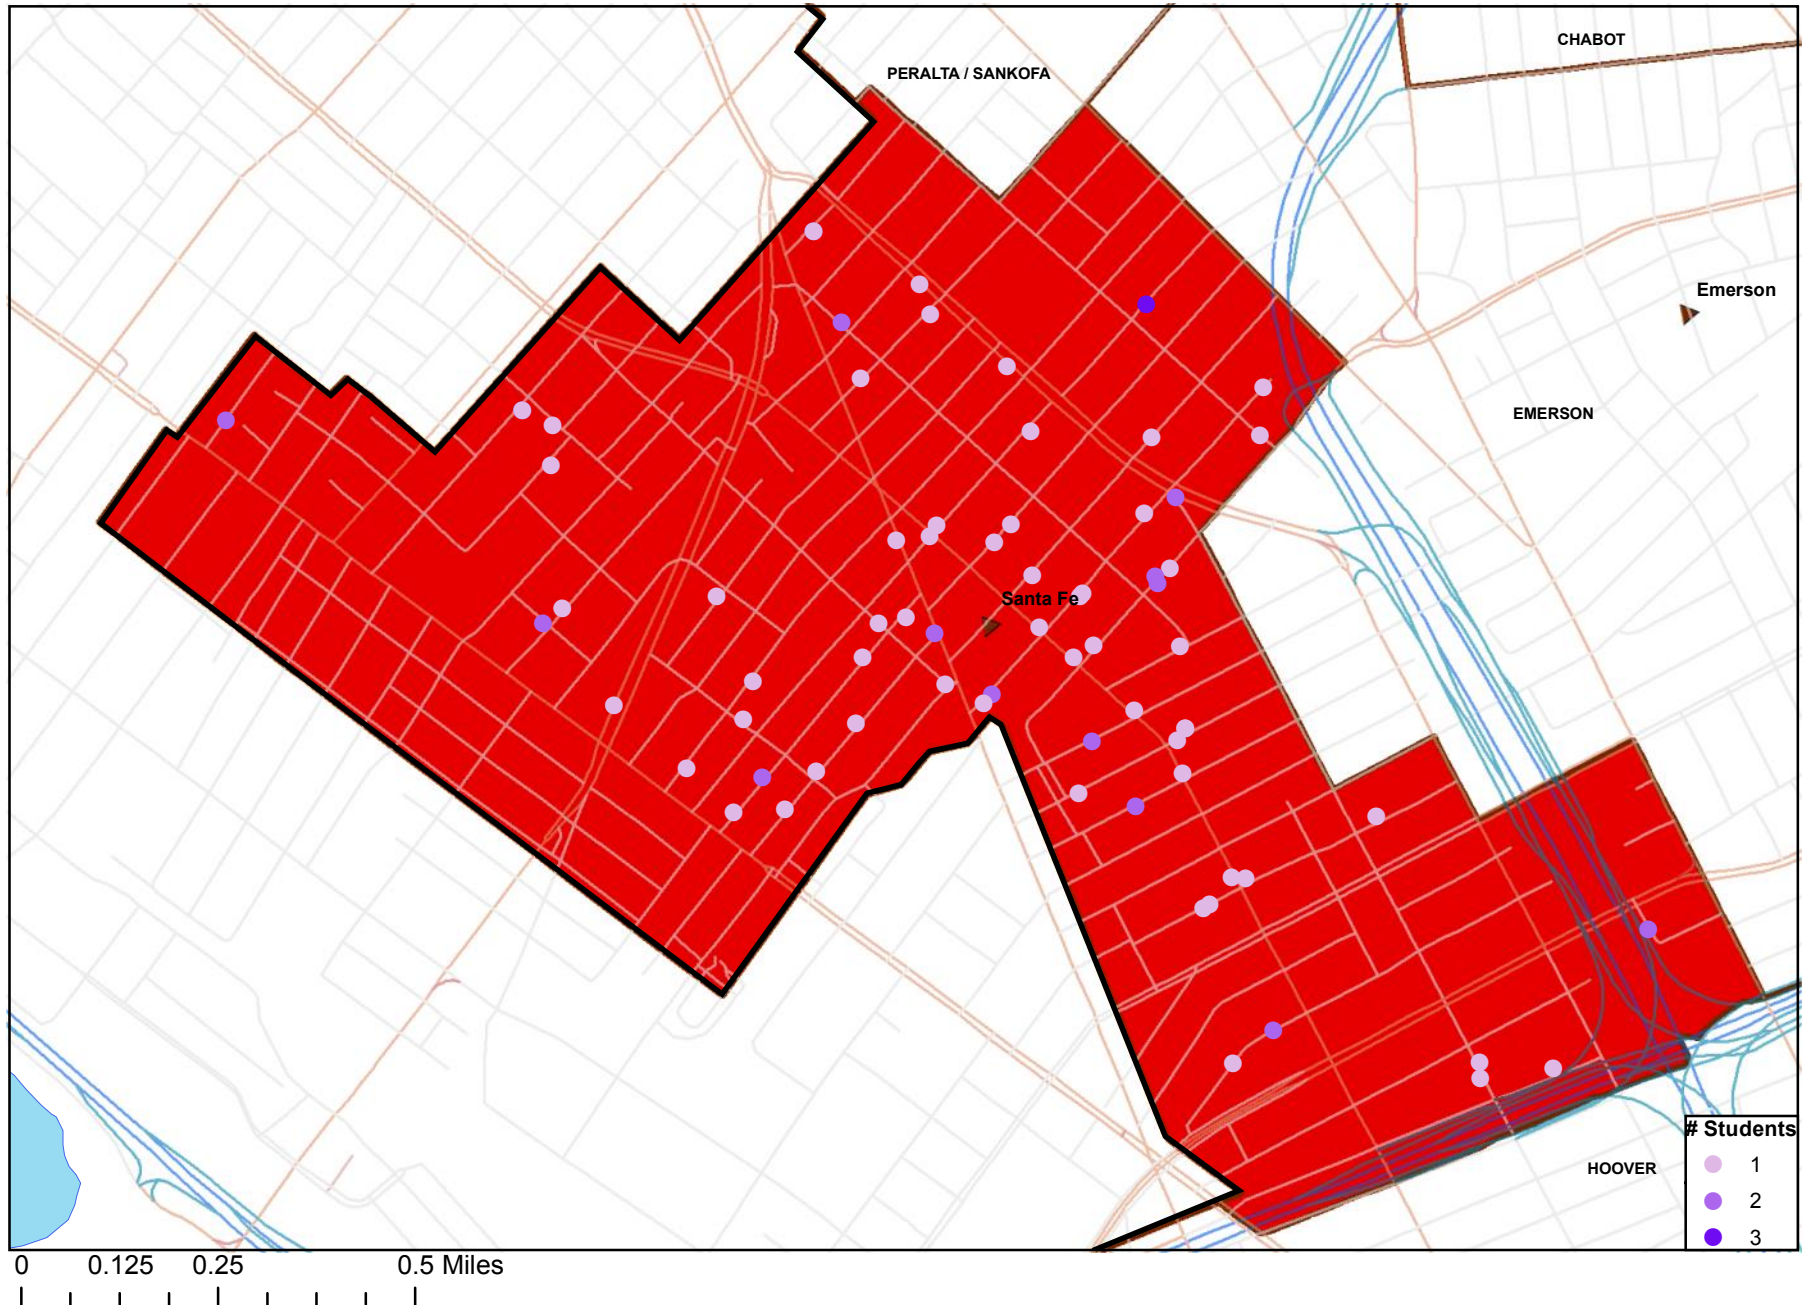

OAKLAND UNIFIED
SCHOOL DISTRICT

Community Schools, Thriving Students

Santa Fe Attendance Area: K-4 students currently enrolled in Santa Fe (92 students)