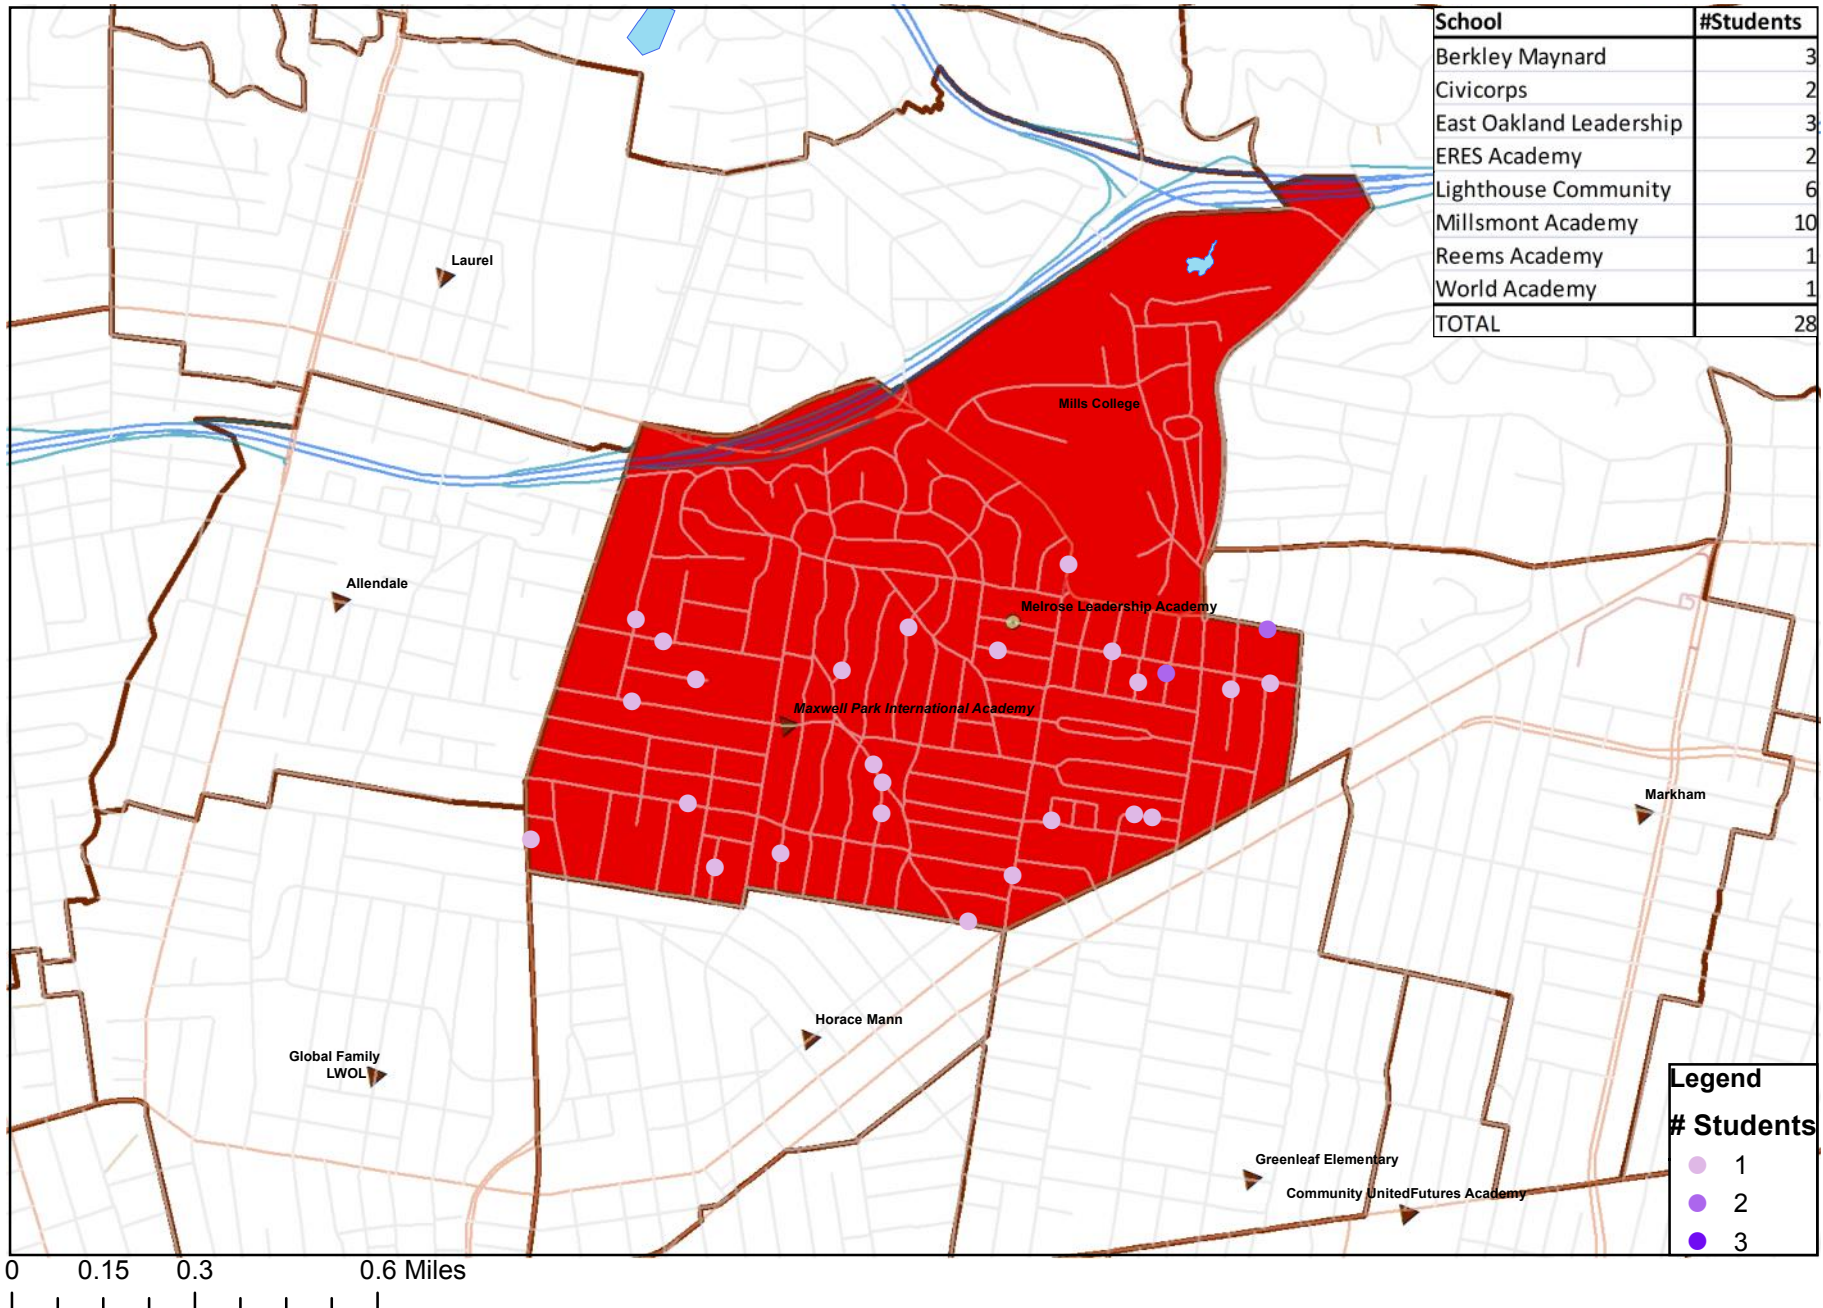

Maxwell Park Attendance Area: 2010-11

K-4 students enrolled in Charter Schools (28 students)

0 0.15 0.3 0.6 Miles