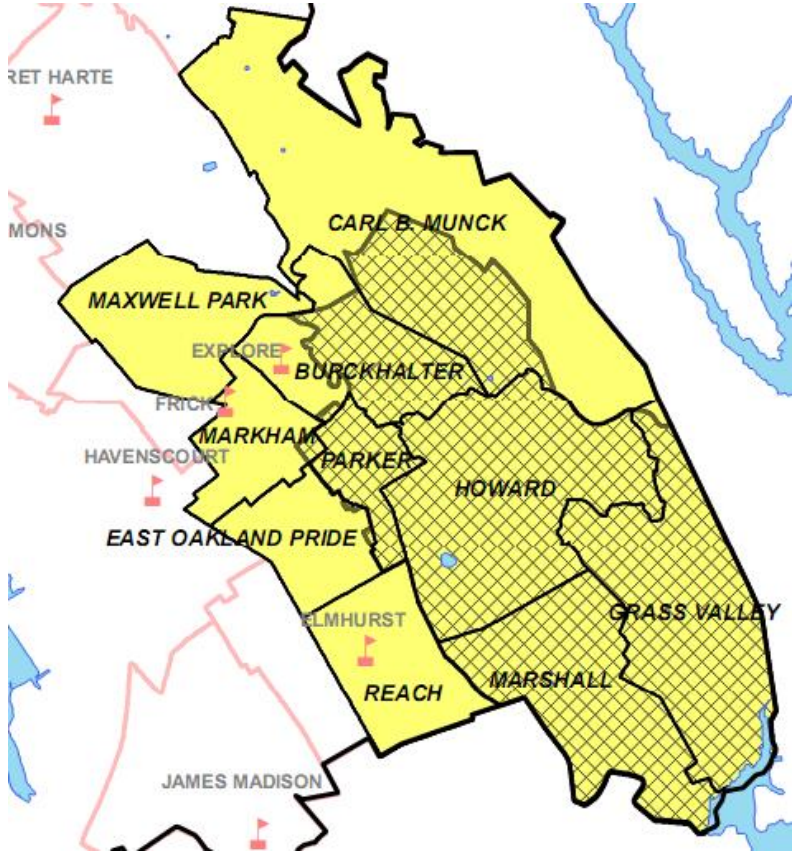

OAKLAND UNIFIED  
SCHOOL DISTRICT

expect **Success**

# Explore MS

Recommendation for Adjusting Attendance Boundaries

*April 26, 2010*

# Current Explore MS Boundary

Number of Current 6-8<sup>th</sup> Grade Students

Explore MS Boundary w/ ES Overlay (Shaded)

Elmhurst Boundary (88 6-8<sup>th</sup>)

- Grass Valley ES
- Marshall ES