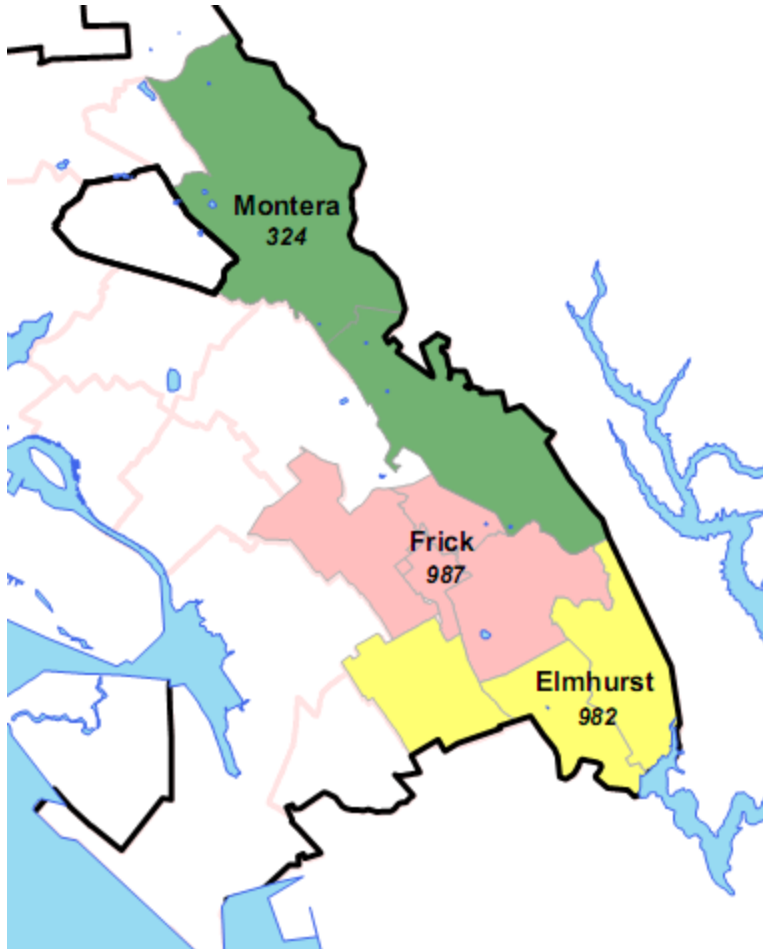

# Current Explore MS Boundary

Number of Current 6-8<sup>th</sup> Grade Students

Explore MS Boundary w/ ES Overlay (Shaded)

# Recommended Middle School Boundaries

---

**Number of Current 6-8<sup>th</sup> Grade Students**

Montera MS Boundary (11 6-8<sup>th</sup>)

- Munck ES

Frick MS Boundary (299 6-8<sup>th</sup>)

- Burckhalter ES
- Howard ES
- Parker ES
- Markham ES
- East Oakland Pride (Webster)

Elmhurst Boundary (88 6-8<sup>th</sup>)

- Grass Valley ES
- Marshall ES