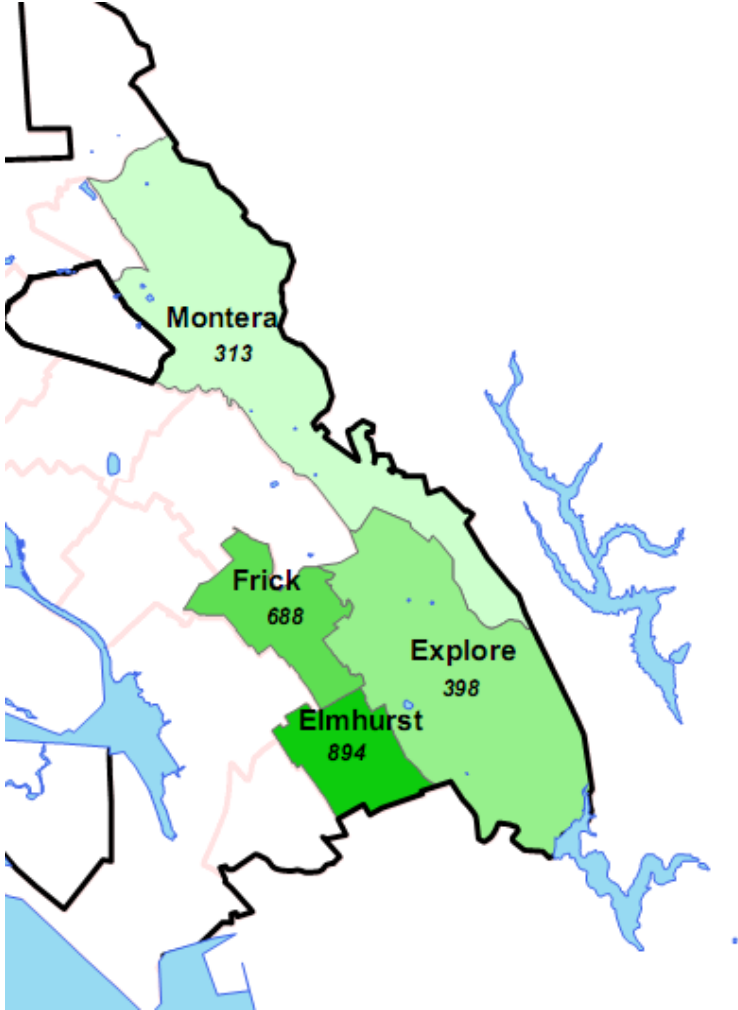

OAKLAND UNIFIED  
SCHOOL DISTRICT

expect **Success**

# Current Explore MS Boundary

Number of Current 6-8<sup>th</sup> Grade Students

Explore MS Boundary w/ ES Overlay (Shaded)

# Recommended Middle School Boundaries

---

**Number of Current 6-8<sup>th</sup> Grade Students**

Montera MS Boundary (11 6-8<sup>th</sup>)

- Munck ES

Frick MS Boundary (299 6-8<sup>th</sup>)

- Burckhalter ES
- Howard ES
- Parker ES
- Markham ES
- East Oakland Pride (Webster)

Elmhurst Boundary (88 6-8<sup>th</sup>)

- Grass Valley ES
- Marshall ES