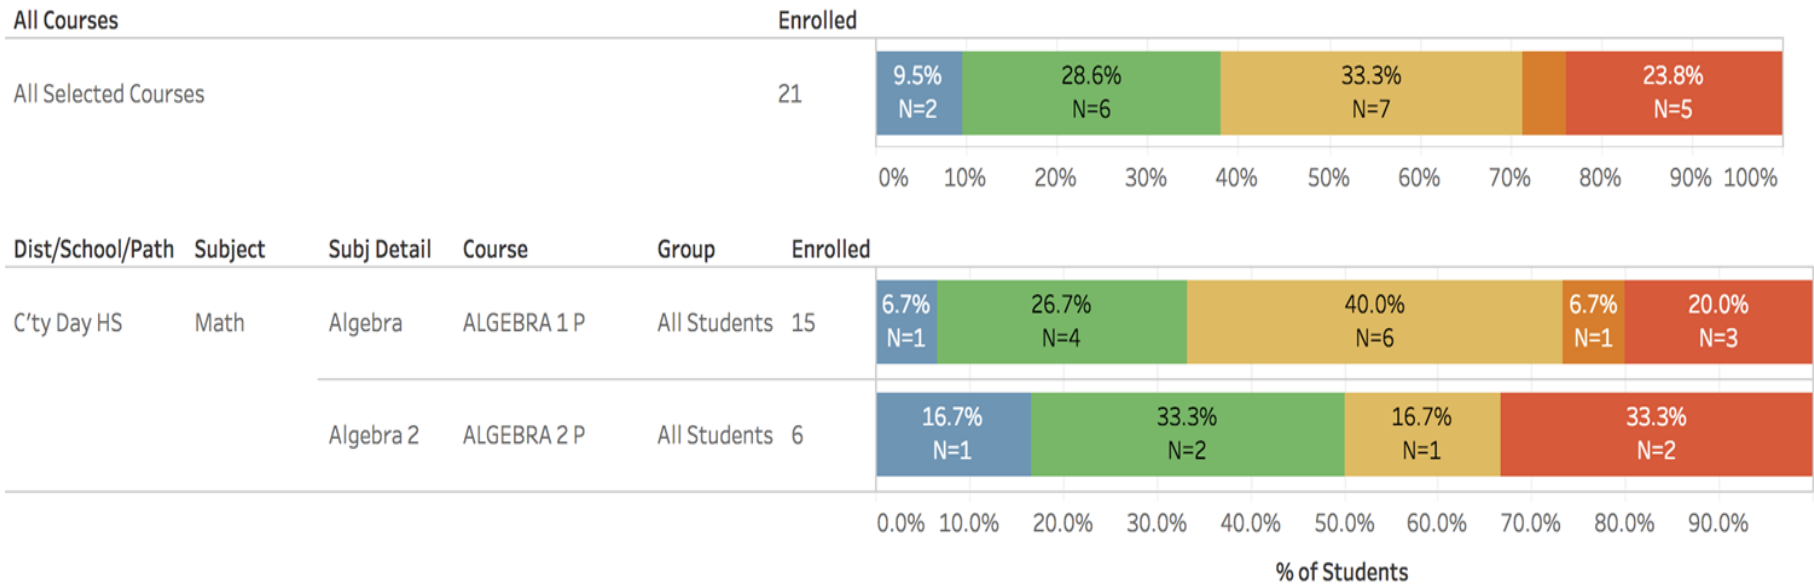

MP Grades Math

Course Grades - 2017-18 - Mark 2