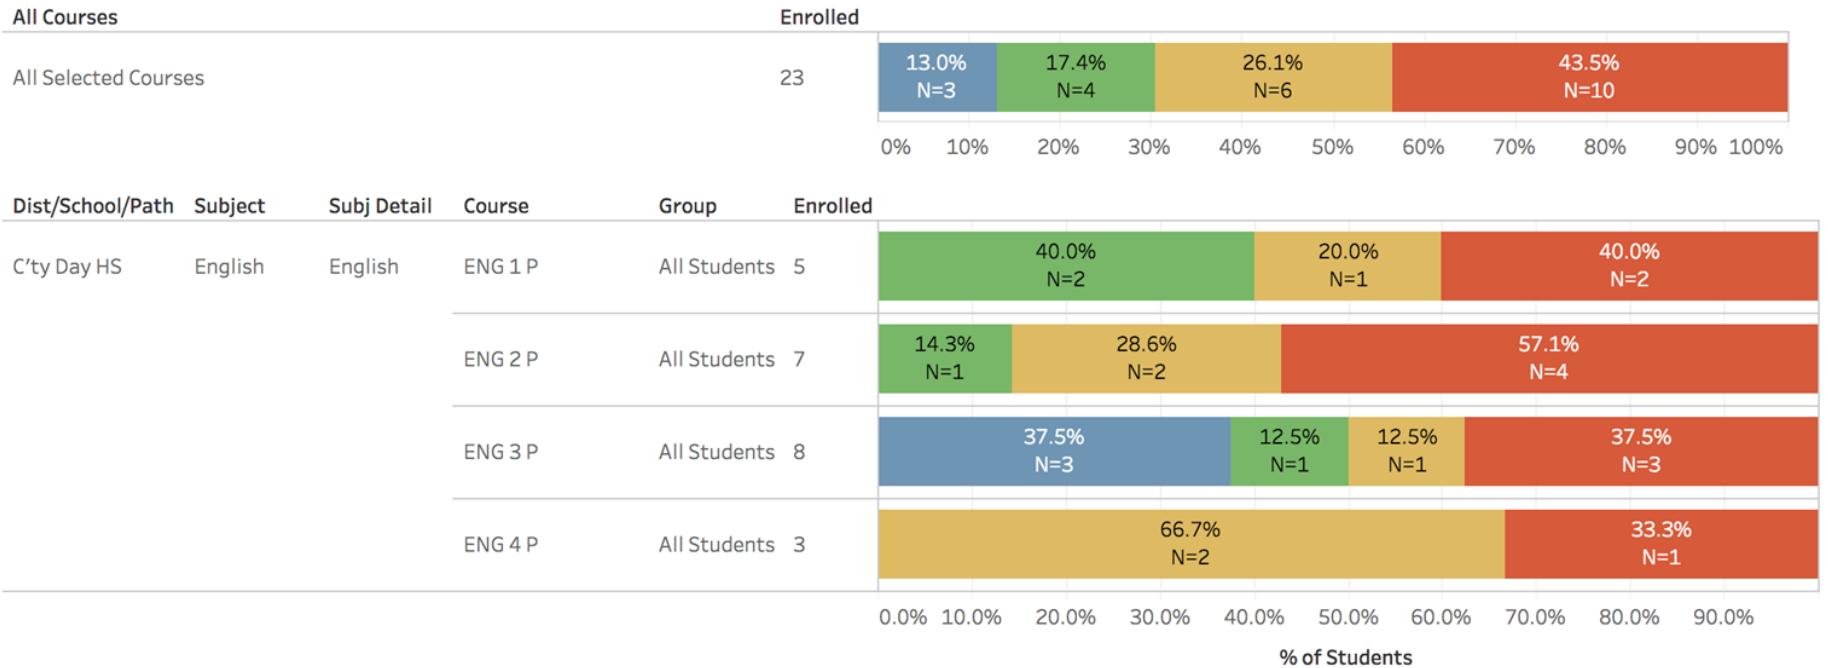

MP Grades ELA

Course Grades - 2017-18 - Mark 2